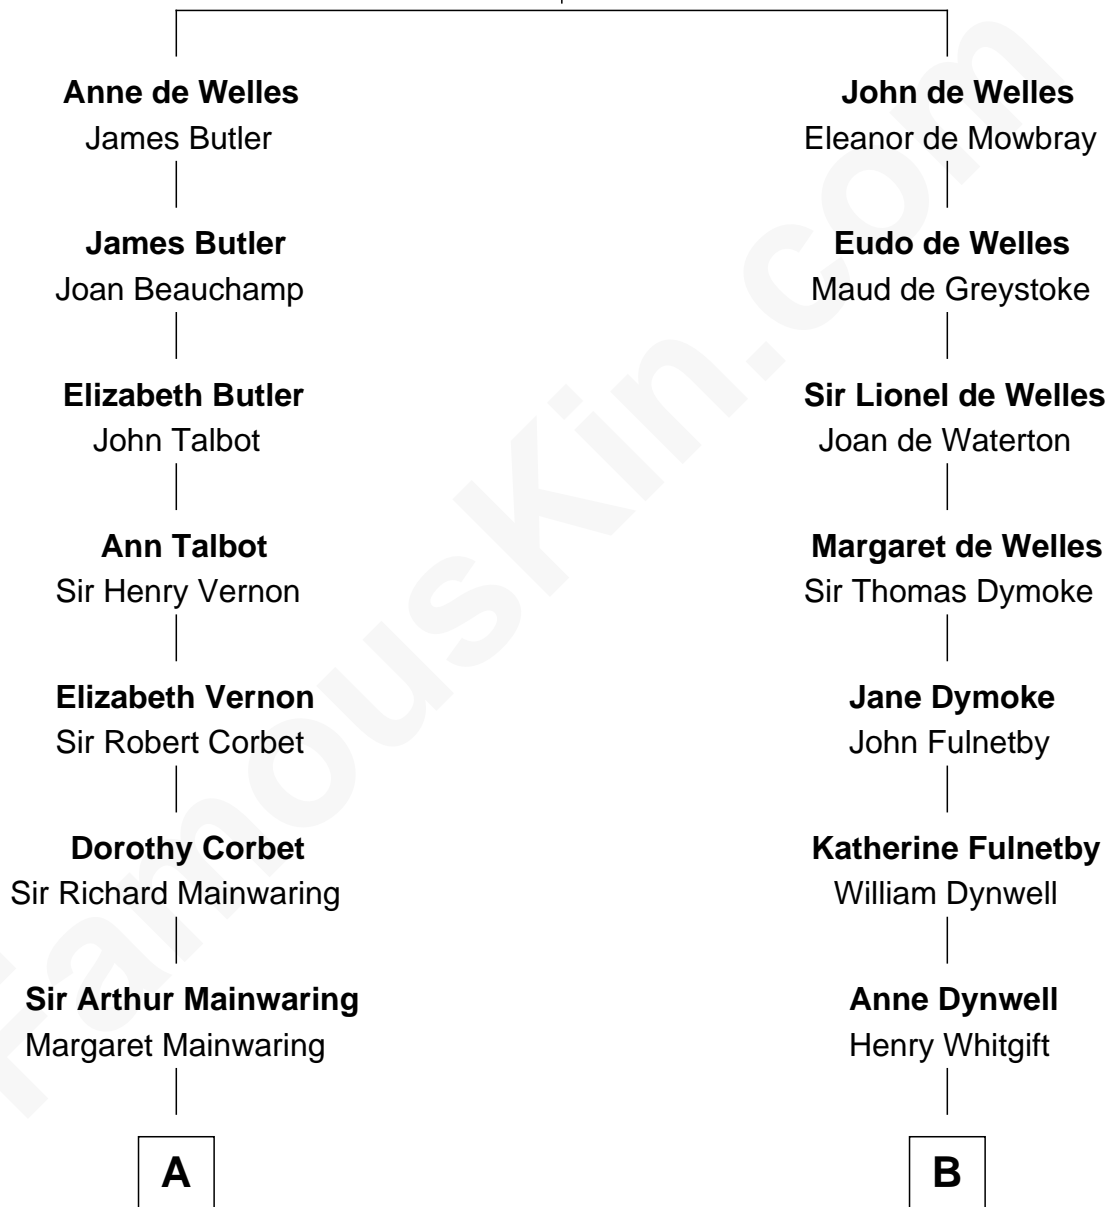

FamousKin.com Relationship Chart of

Allen Dulles

5th Director of the C.I.A.

18th cousin of

Ray Bradbury

Author of The Martian Chronicles

John de Welles

Maud de Roos

C

Allen Macy Dulles

Edith Foster

Allen Dulles

5th Director of the C.I.A.

D

Leonard Spaulding Bradbury

Esther Marie Moberg

Ray Bradbury

Author of The Martian Chronicles

FamousKin.com