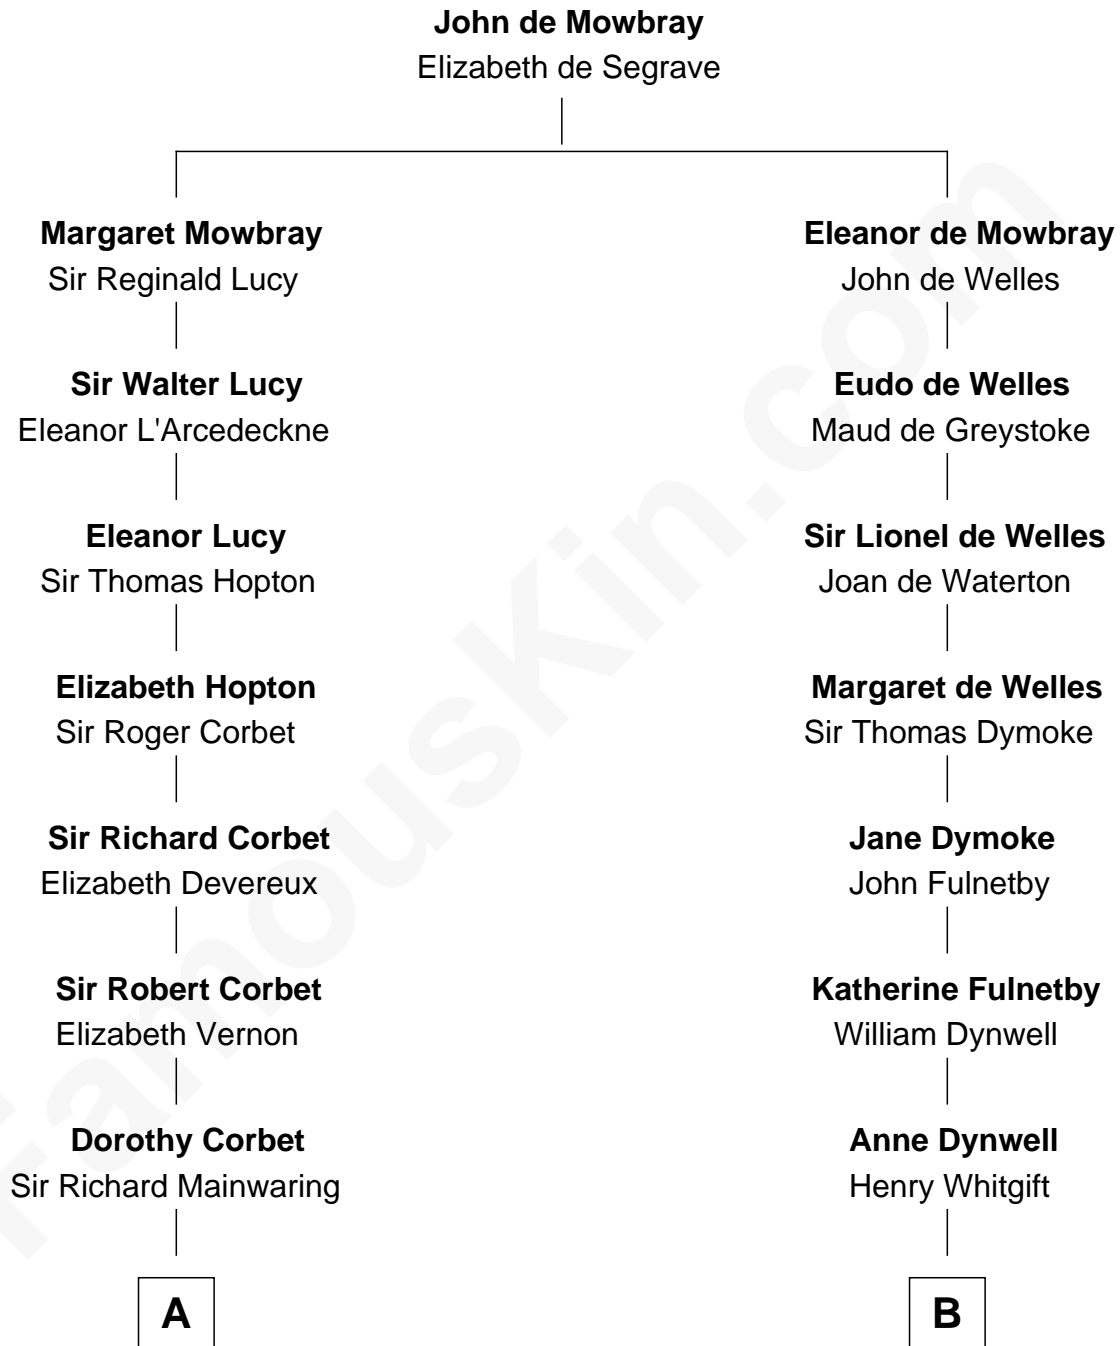

FamousKin.com Relationship Chart of

Allen Dulles

5th Director of the C.I.A.

18th cousin 1 time removed of

Ray Bradbury

Author of The Martian Chronicles

C

Harriet Lathrop Winslow
Rev. John Welsh Dulles

Allen Macy Dulles
Edith Foster

Allen Dulles
5th Director of the C.I.A.

D

Leonard Spaulding Bradbury
Esther Marie Moberg

Ray Bradbury
Author of The Martian Chronicles

FamousKin.com