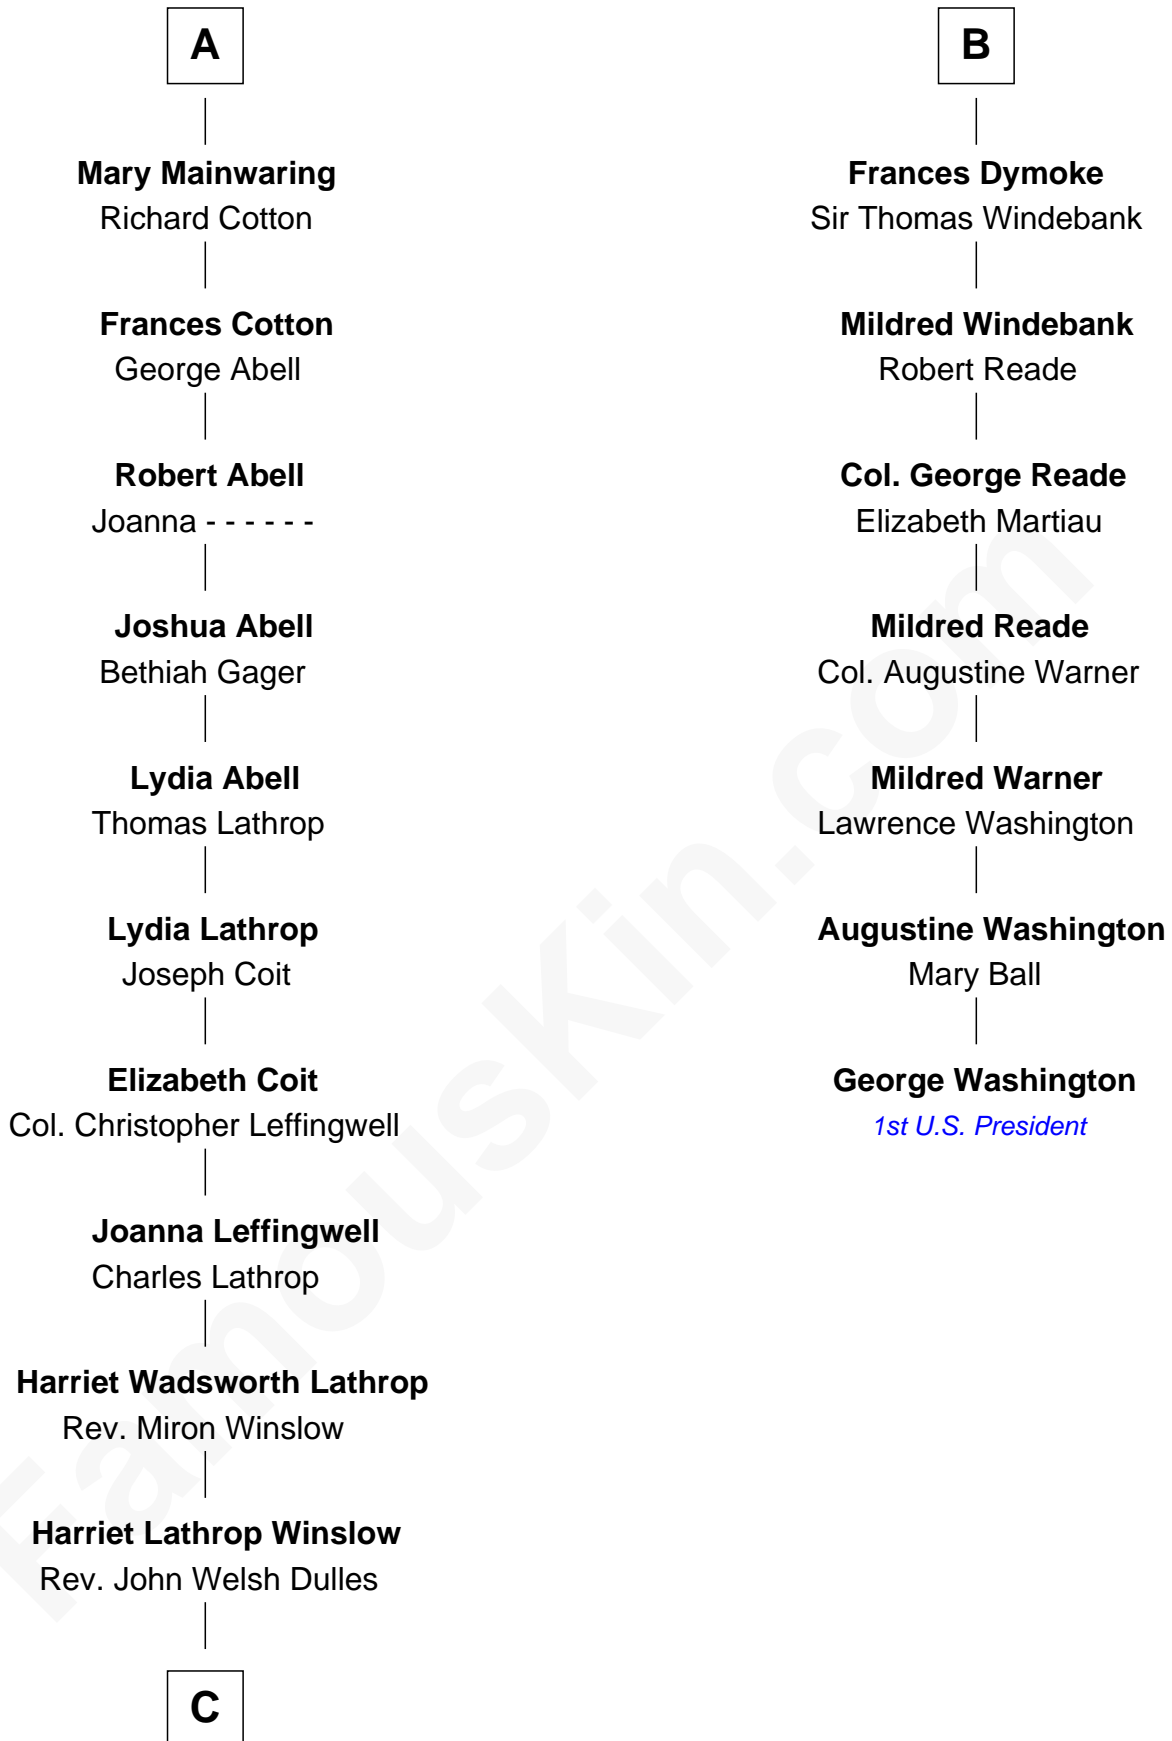

FamousKin.com Relationship Chart of

Allen Dulles

5th Director of the C.I.A.

13th cousin 5 times removed of

George Washington

1st U.S. President

Sir Thomas de Beauchamp

Katherine de Mortimer

Sir William Beauchamp

Joan Fitzalan

Joan Beauchamp

James Butler

Elizabeth Butler

John Talbot

Ann Talbot

Sir Henry Vernon

Sir Roger de Clifford

Katherine de Clifford

Sir Ralph de Greystoke

Maud de Greystoke

Eudo de Welles

Sir Lionel de Welles

Joan de Waterton

Margaret de Welles

Sir Thomas Dymoke

Sir Robert Dymoke

Ann Sparrow

Sir Edward Dymoke

Anne Talboys

B

C

Allen Macy Dulles