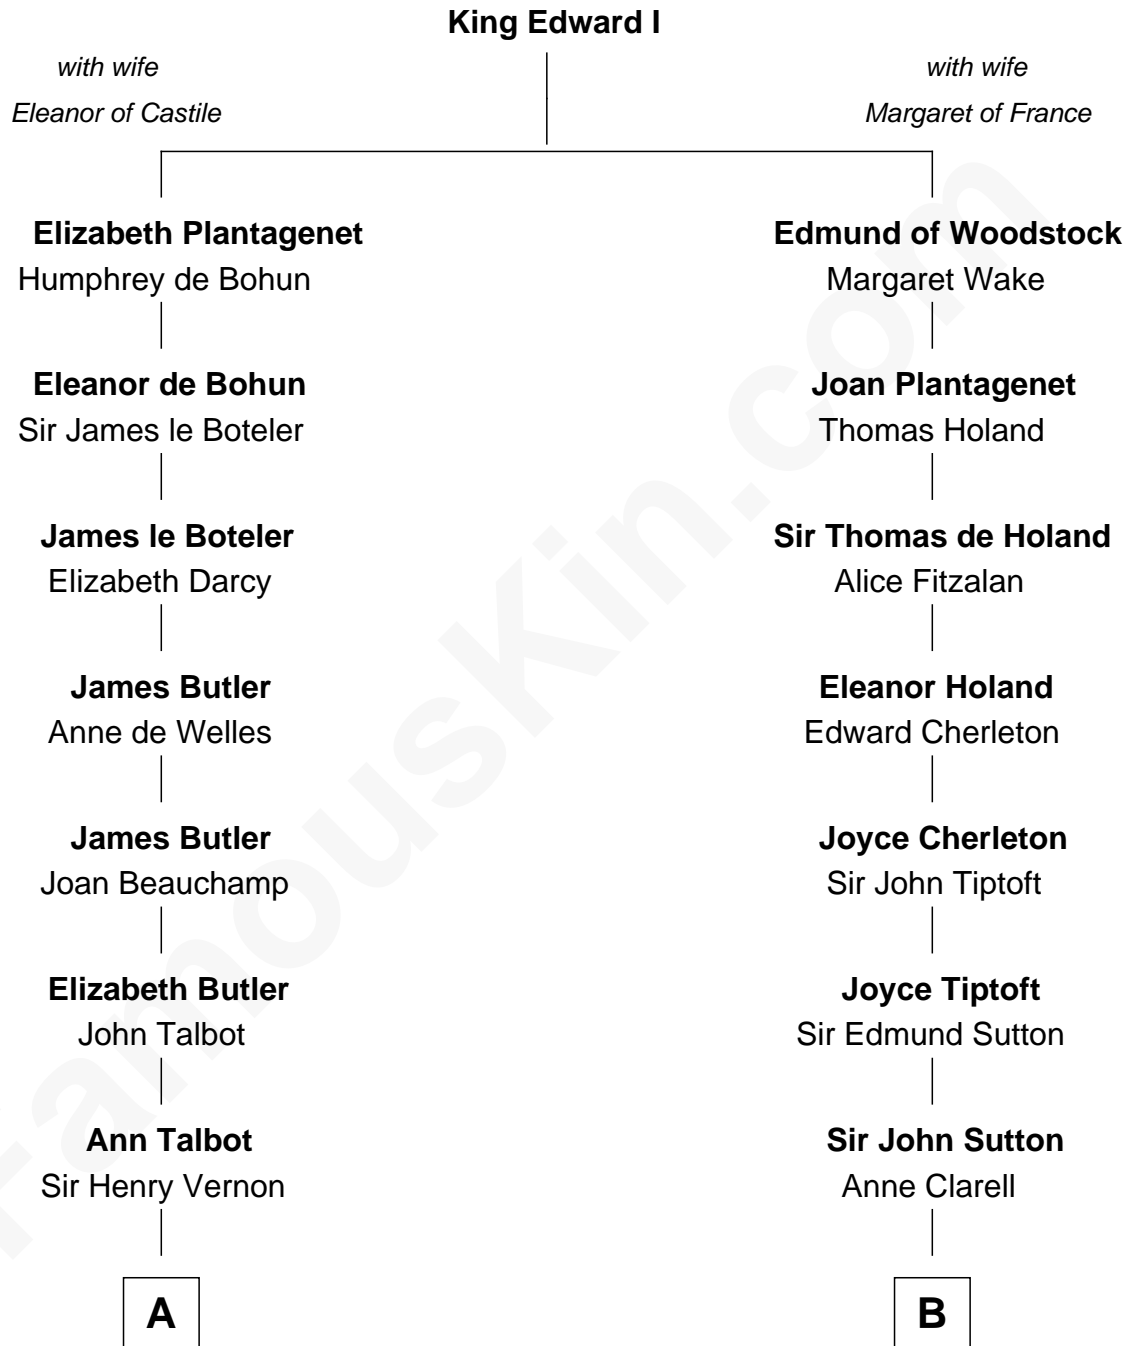

# FamousKin.com Relationship Chart of

**Allen Dulles**

*5th Director of the C.I.A.*

14th cousin 7 times removed of

**George Washington**

*1st U.S. President*

**C**

**Joanna Leffingwell**

Charles Lathrop

**Harriet Wadsworth Lathrop**

Rev. Miron Winslow

**Harriet Lathrop Winslow**

Rev. John Welsh Dulles

**Allen Macy Dulles**

Edith Foster

**Allen Dulles**