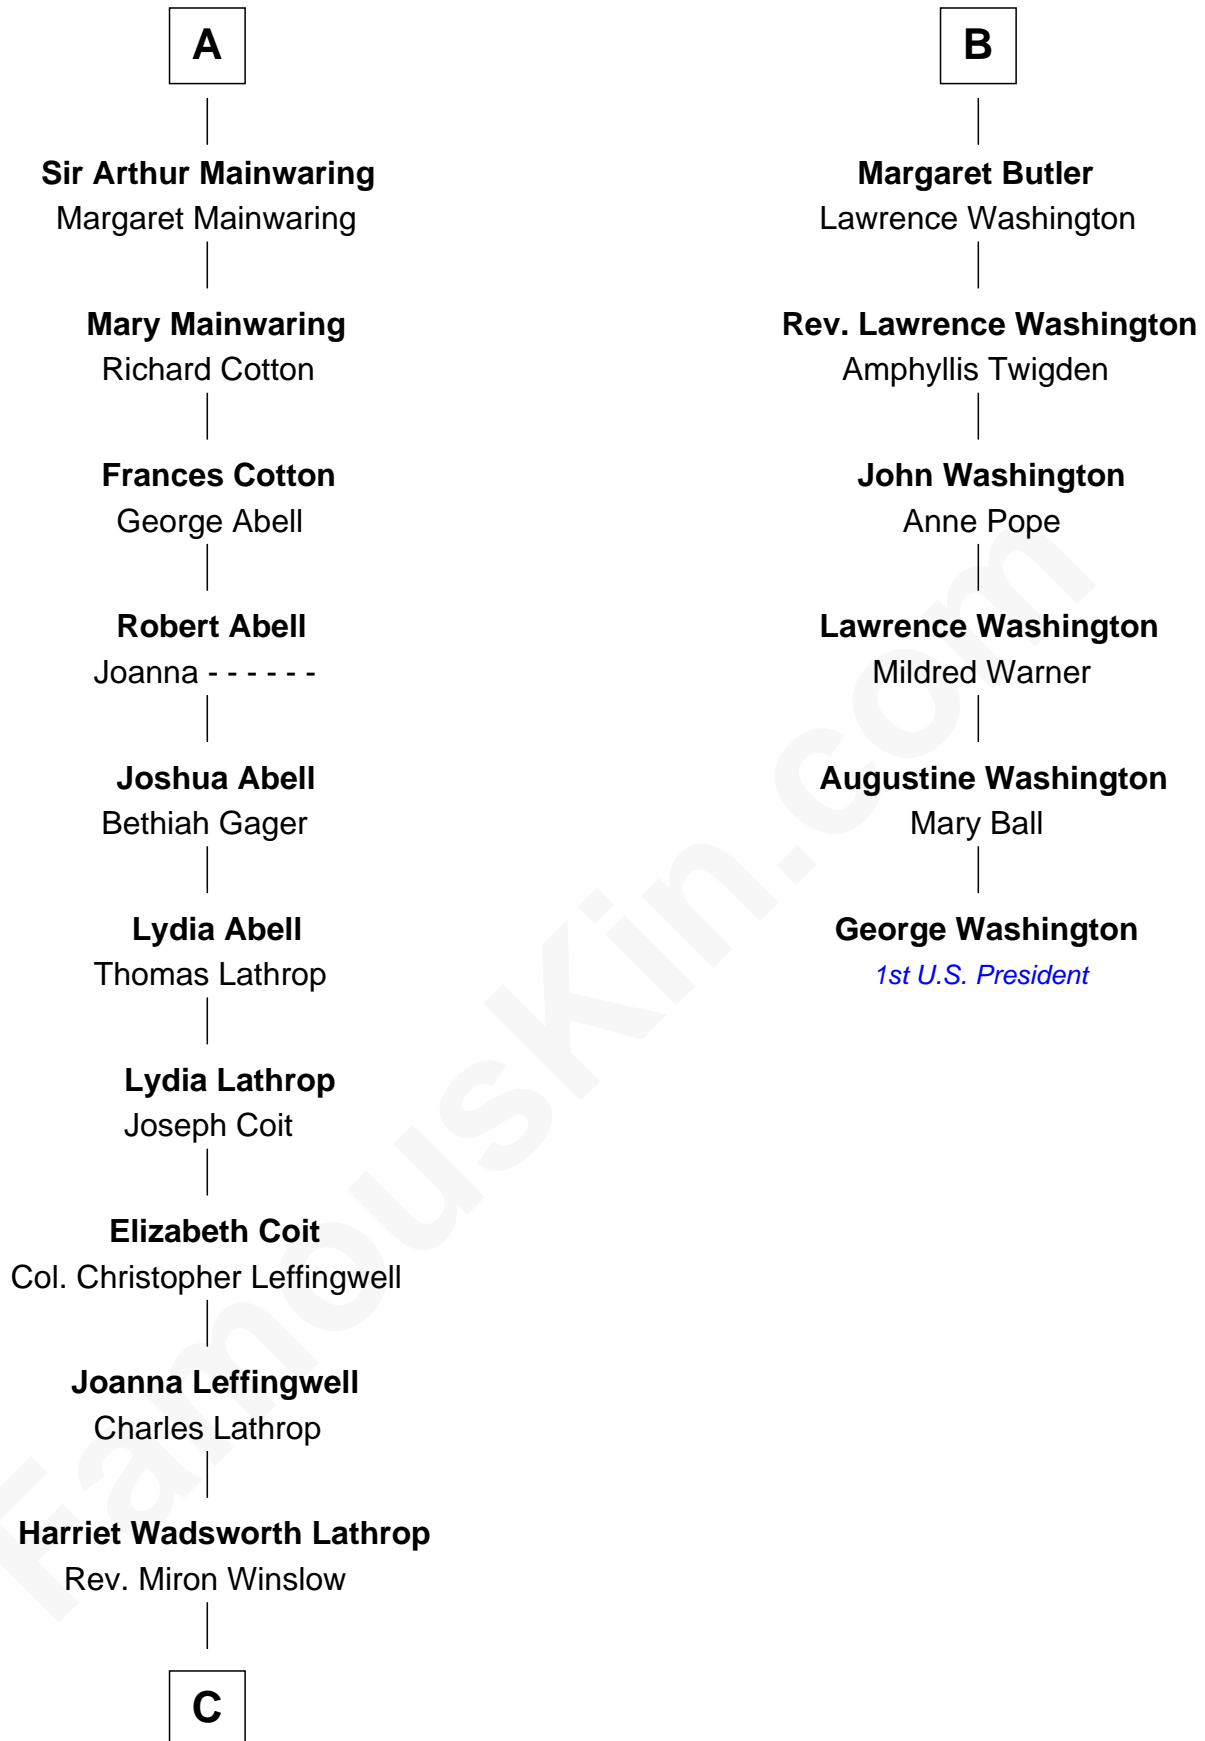

FamousKin.com Relationship Chart of

Allen Dulles

5th Director of the C.I.A.

12th cousin 7 times removed of

George Washington

1st U.S. President

Richard Fitzalan
Eleanor Plantagenet

C

Harriet Lathrop Winslow

Rev. John Welsh Dulles

Allen Macy Dulles

Edith Foster

Allen Dulles

5th Director of the C.I.A.

FamousKin.com