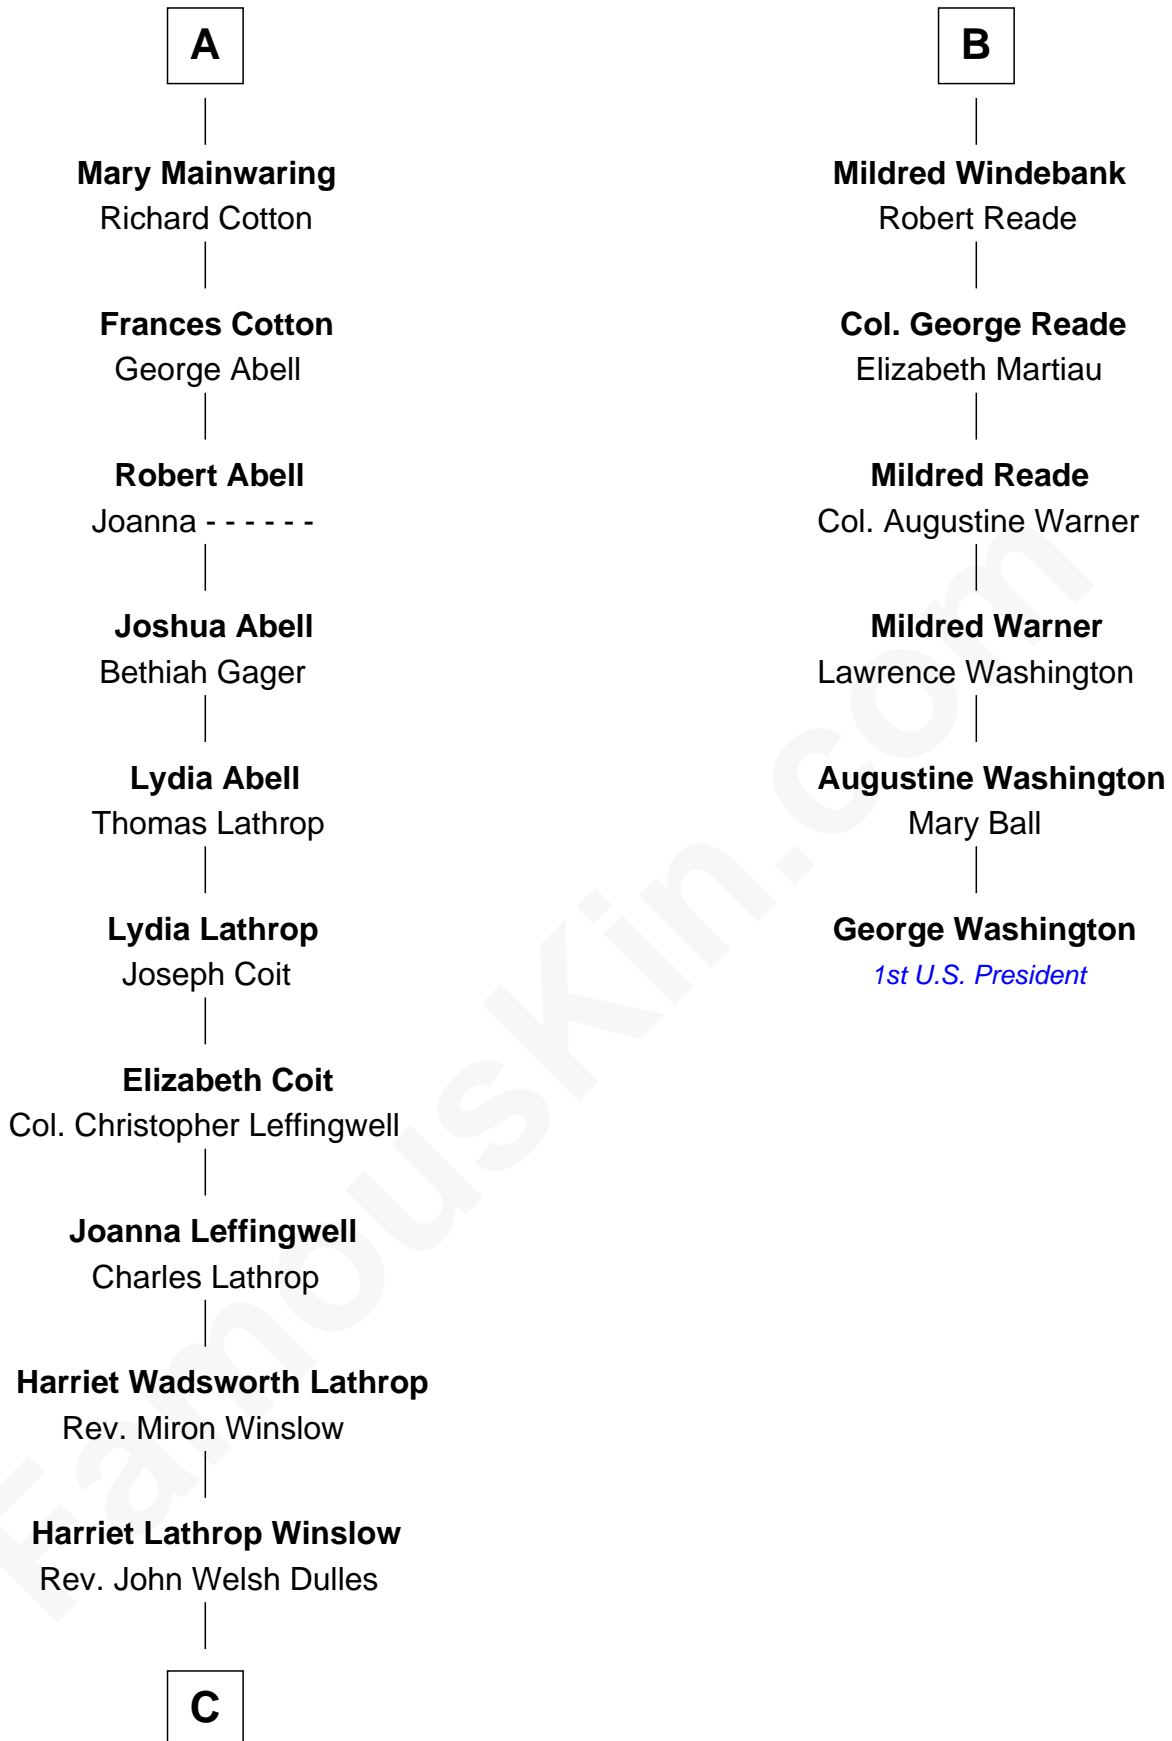

FamousKin.com Relationship Chart of

Allen Dulles

5th Director of the C.I.A.

12th cousin 6 times removed of

George Washington

1st U.S. President

John de Welles

Maud de Roos

Elizabeth Vernon

Sir Robert Corbet

Dorothy Corbet

Sir Richard Mainwaring

Sir Arthur Mainwaring

Margaret Mainwaring

A

John de Welles

Eleanor de Mowbray

Eudo de Welles

Maud de Greystoke

Sir Lionel de Welles

Joan de Waterton

Margaret de Welles

Sir Thomas Dymoke

Sir Robert Dymoke

Ann Sparrow

Sir Edward Dymoke

Anne Talboys

Frances Dymoke

Sir Thomas Windebank

B

C

Allen Macy Dulles