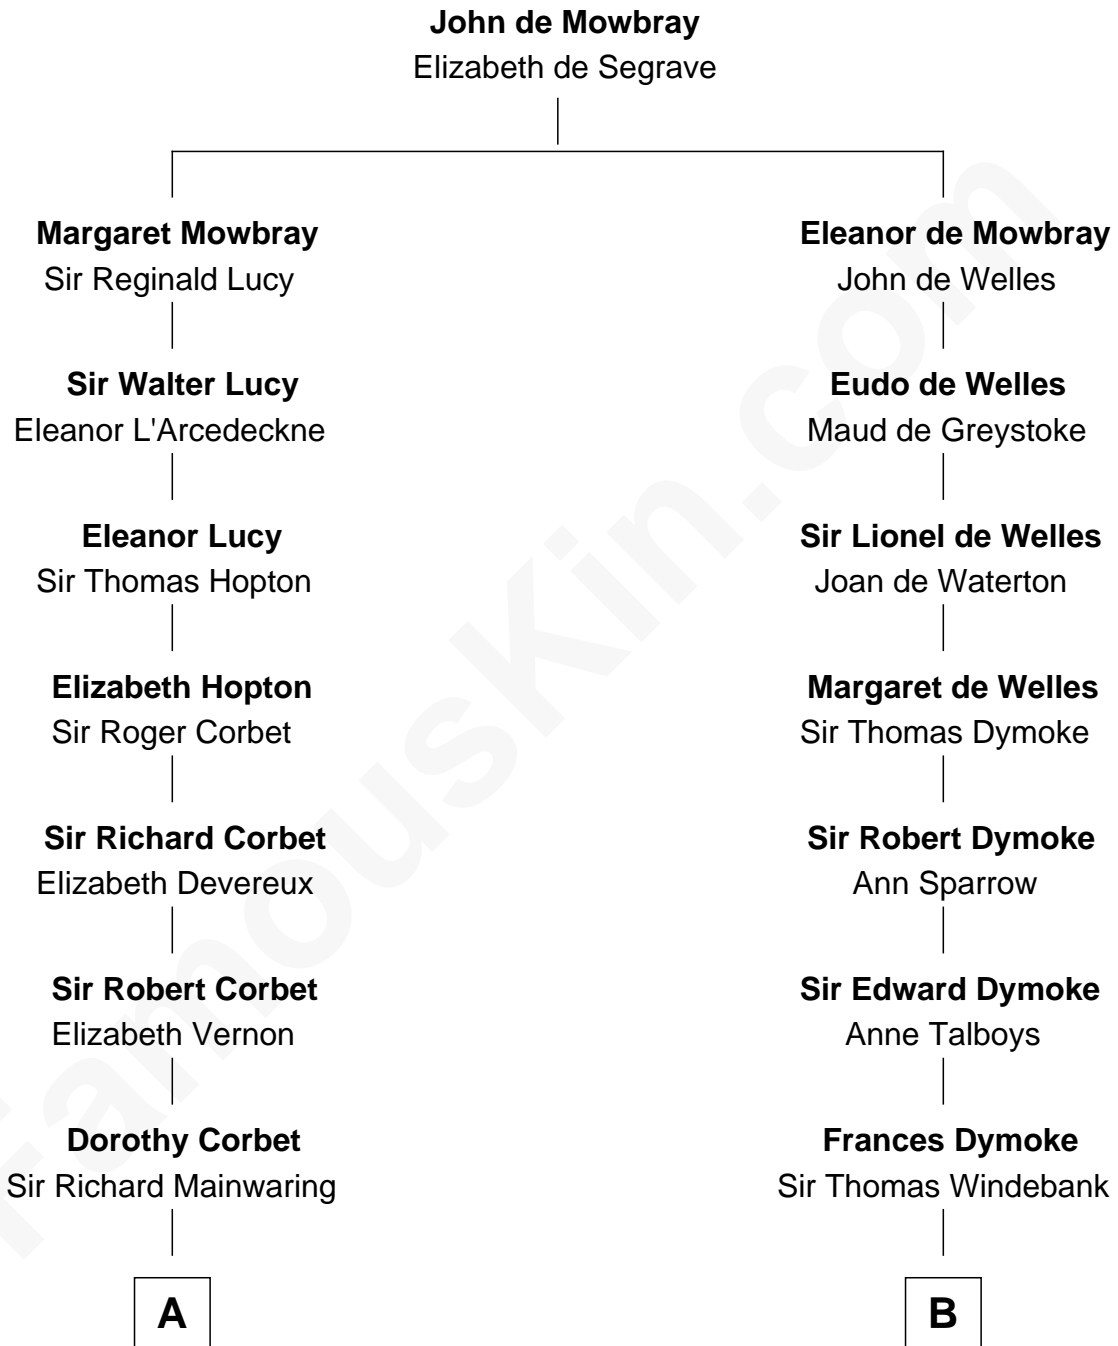

FamousKin.com Relationship Chart of

Allen Dulles

5th Director of the C.I.A.

12th cousin 7 times removed of

George Washington

1st U.S. President

C

—
Harriet Lathrop Winslow

Rev. John Welsh Dulles

—
Allen Macy Dulles

Edith Foster

—
Allen Dulles

5th Director of the C.I.A.

FamousKin.com