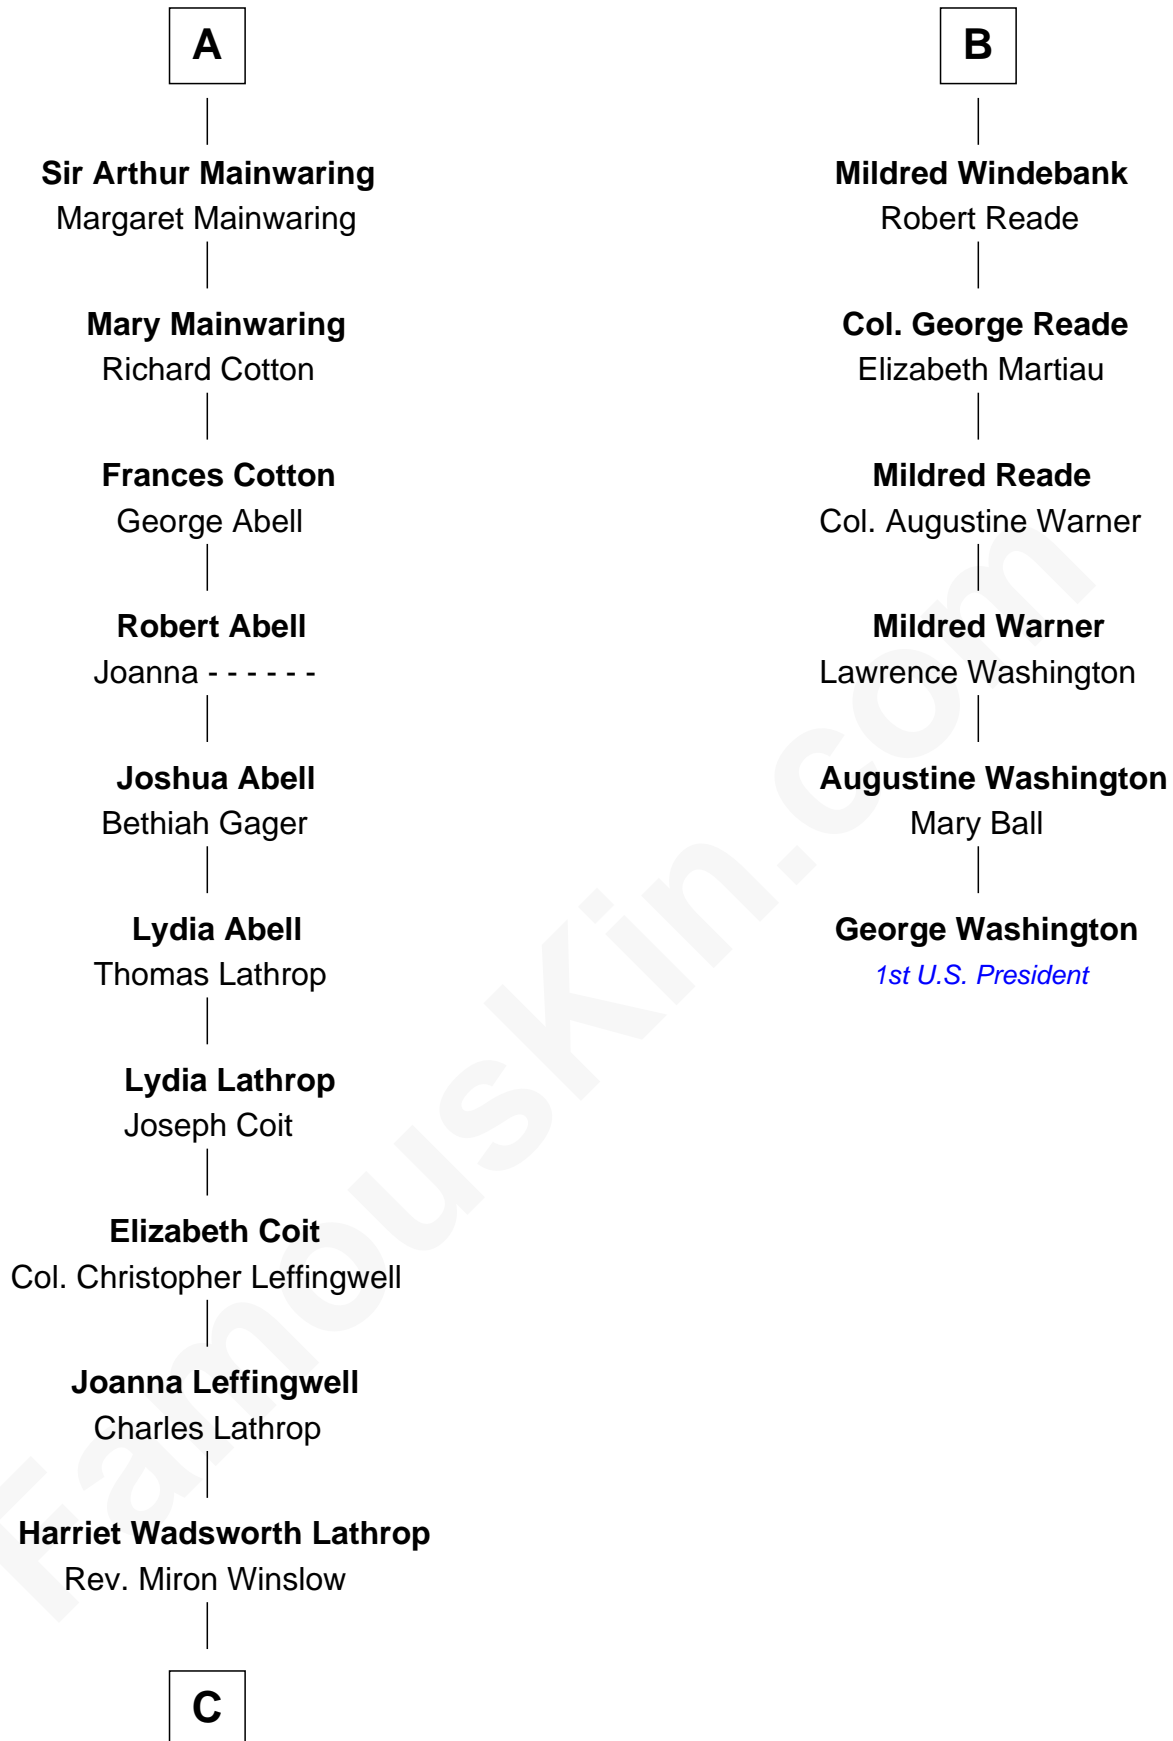

FamousKin.com Relationship Chart of

Allen Dulles

5th Director of the C.I.A.

12th cousin 7 times removed of

George Washington

1st U.S. President

C

—
Harriet Lathrop Winslow

Rev. John Welsh Dulles

—
Allen Macy Dulles

Edith Foster

—
Allen Dulles

5th Director of the C.I.A.

FamousKin.com