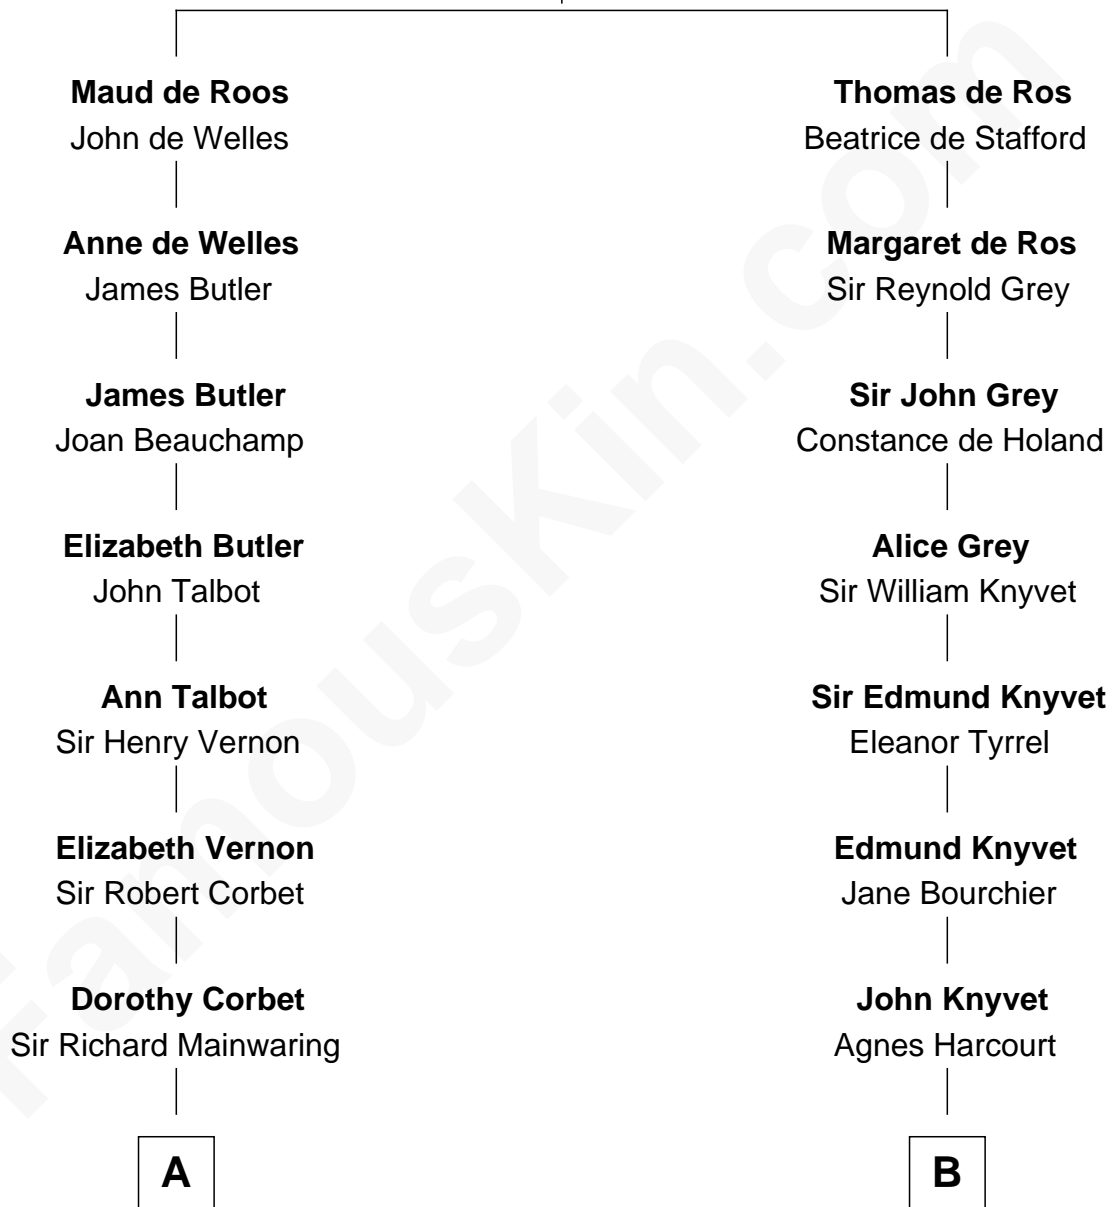

FamousKin.com Relationship Chart of

Allen Dulles

5th Director of the C.I.A.

18th cousin 1 time removed of

Louis Auchincloss

Author

Sir William de Ros
Margery de Badlesmere

C