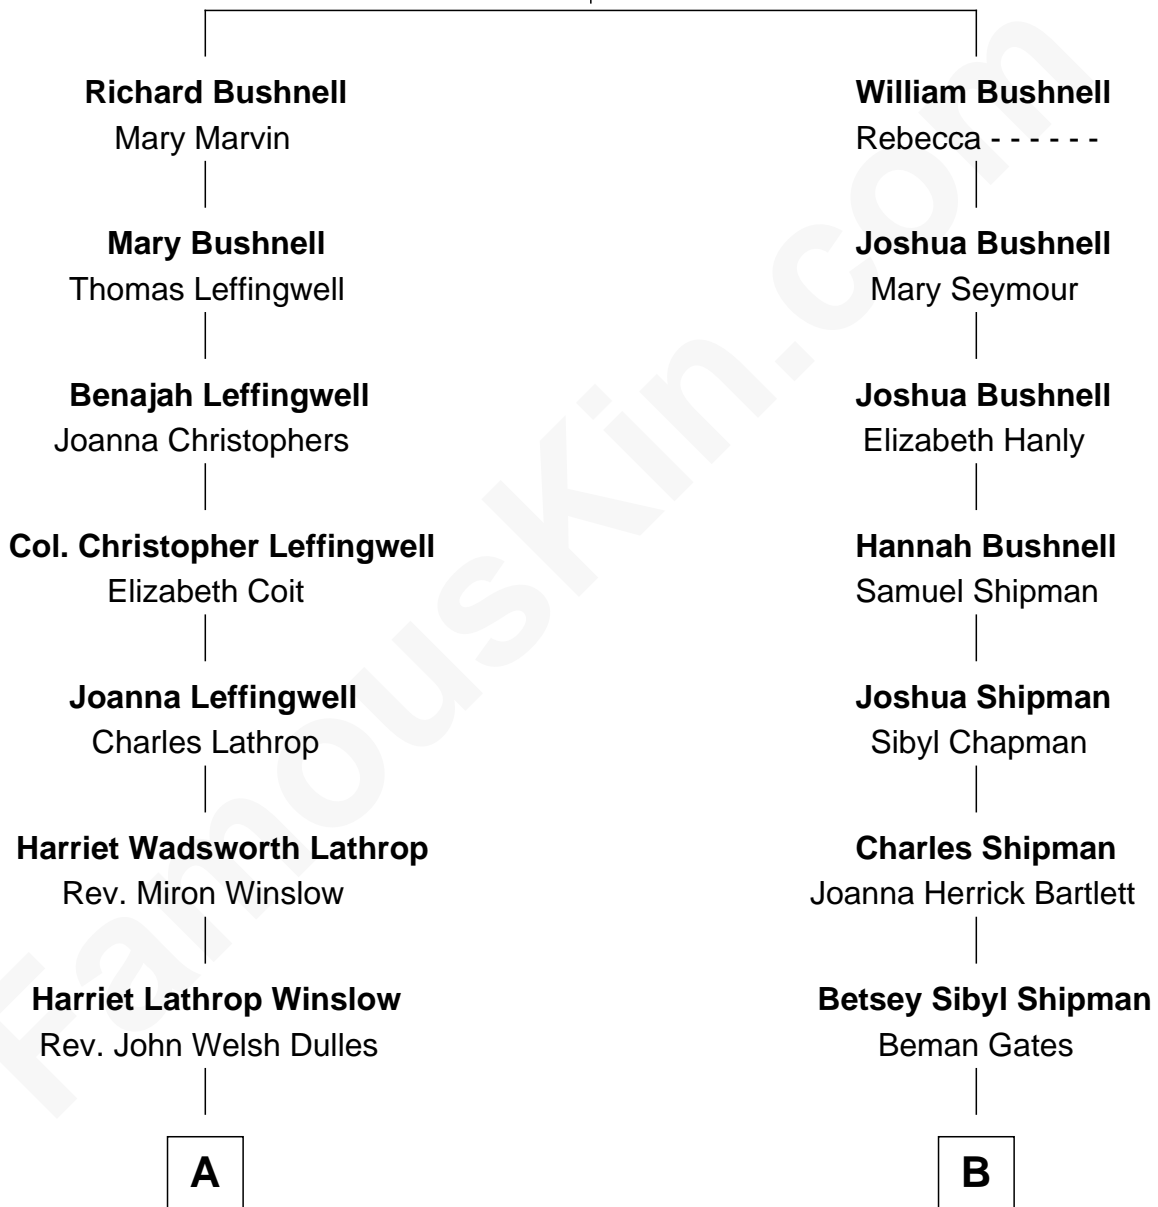

FamousKin.com Relationship Chart of

Allen Dulles

5th Director of the C.I.A.

8th cousin of

Charles Dawes

30th U.S. Vice-President

Francis Bushnell

Ferris Quenell

A

Allen Macy Dulles

Edith Foster

Allen Dulles

5th Director of the C.I.A.

B

Mary Beman Gates

Brig. Gen. Rufus R. Dawes