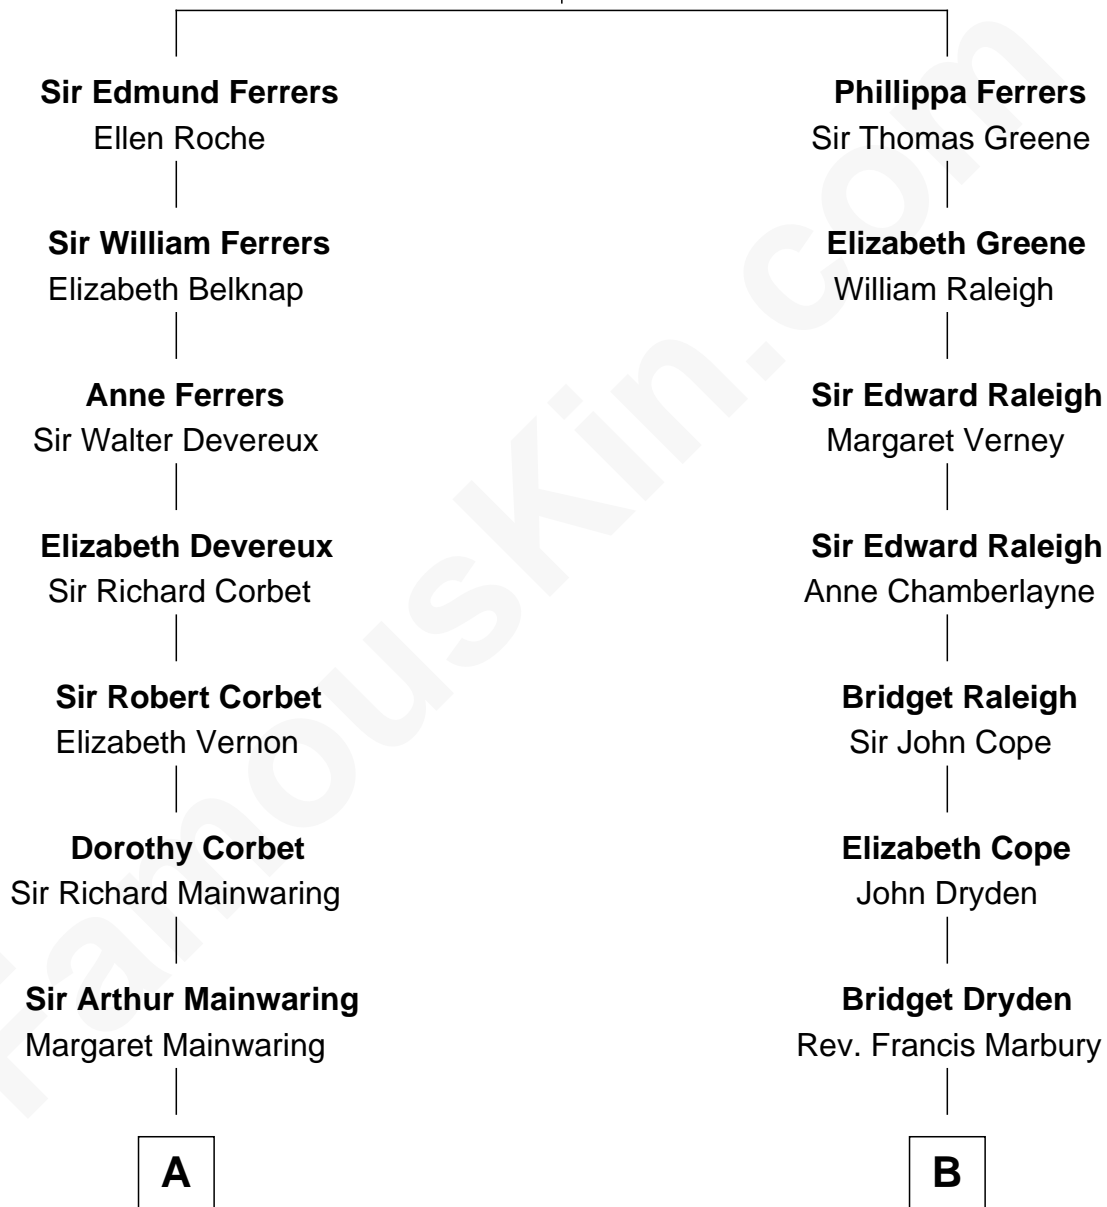

# FamousKin.com Relationship Chart of

**Allen Dulles**

*5th Director of the C.I.A.*

15th cousin 3 times removed of

**Hetty Green**

*"The Witch of Wall Street"*

**Robert de Ferrers**  
Margaret Despencer

**C**

Allen Macy Dulles

Edith Foster

Allen Dulles

*5th Director of the C.I.A.*

FamousKin.com