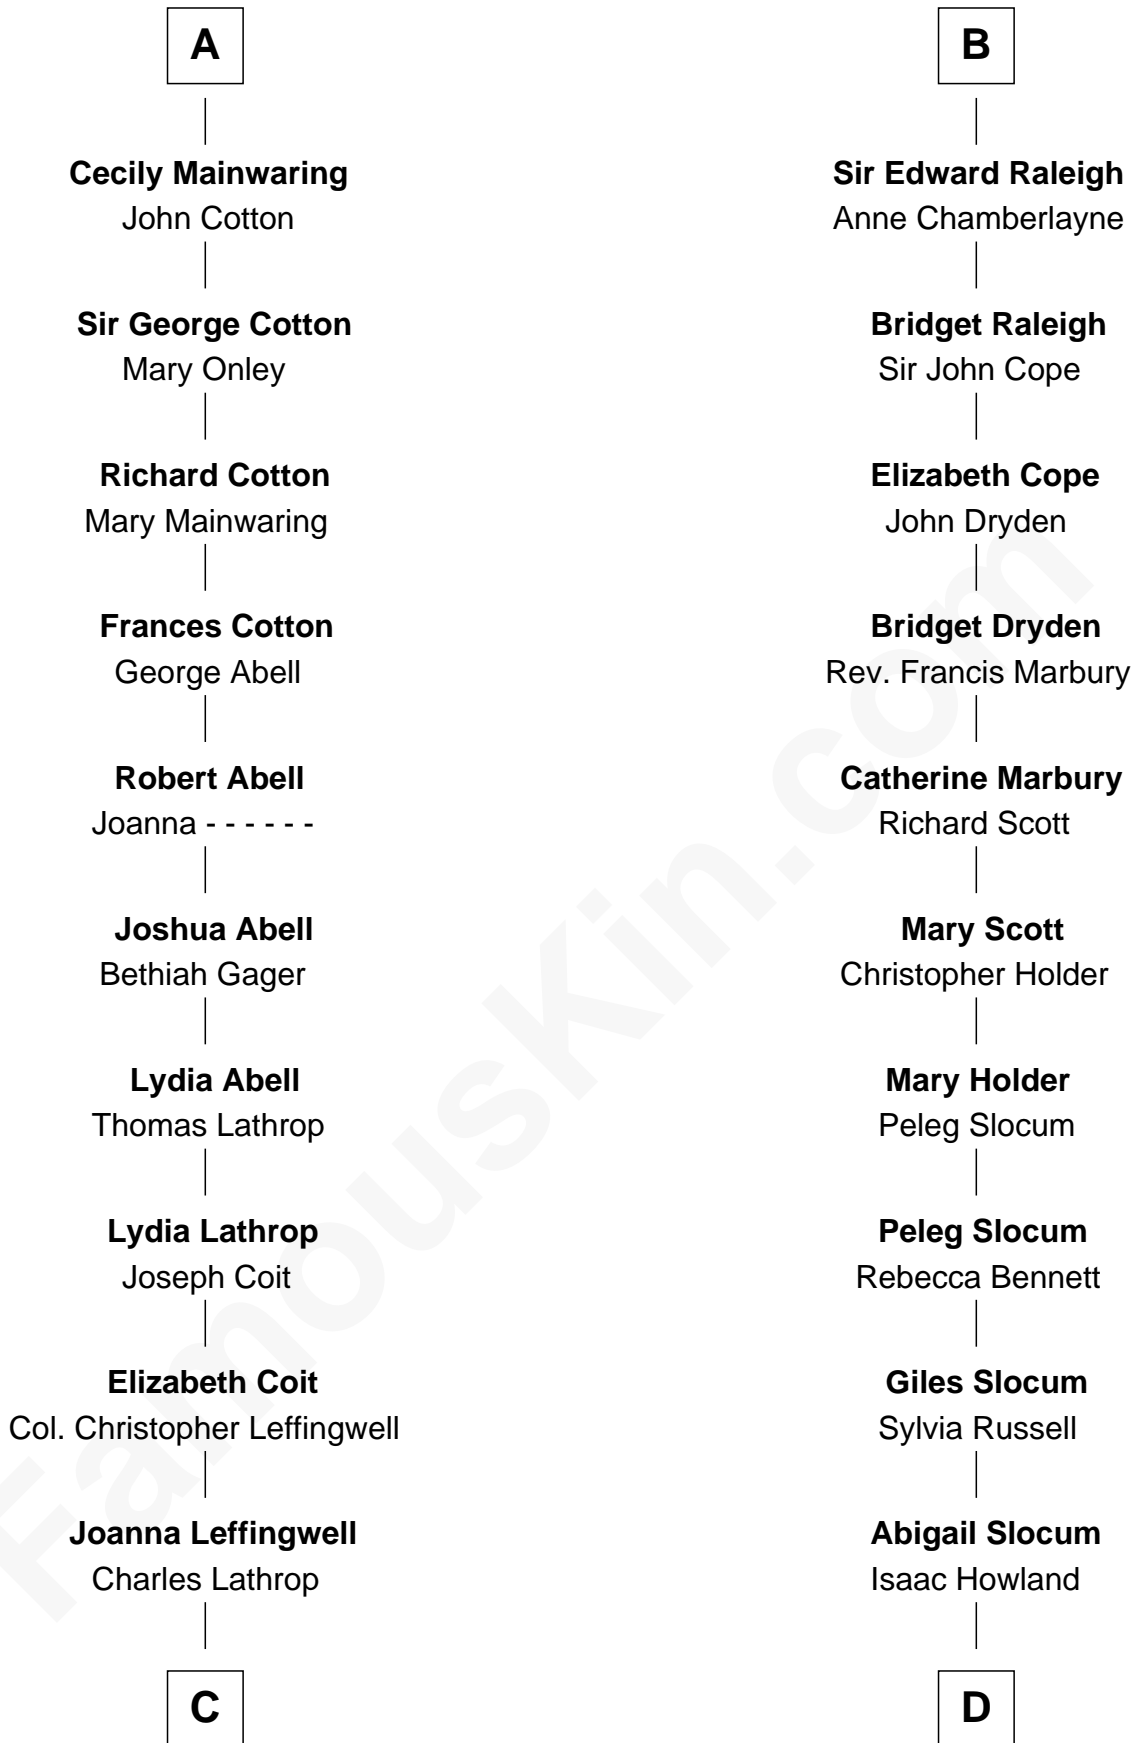

FamousKin.com Relationship Chart of

Allen Dulles

5th Director of the C.I.A.

19th cousin 1 time removed of

Hetty Green

"The Witch of Wall Street"

Sir Hugh le Despencer
Isabella de Beauchamp

Sir Philip le Despencer
Margaret de Goushill

Hugh le Despencer
Eleanor de Clare

Sir Philip le Despencer
Joan de Cobham

Sir Edward le Despencer
Anne de Ferrers

Sir Philip le Despencer
Elizabeth - - - - -

Edward Despencer
Elizabeth Burghersh

Alice le Despenser
Sir John Sutton

Margaret Despencer
Robert de Ferrers

Sir John Sutton
Constance Blount

Phillippa Ferrers
Sir Thomas Greene

Sir John Sutton
Elizabeth Berkeley

Elizabeth Greene
William Raleigh

Jane Sutton
Thomas Mainwaring

Sir Edward Raleigh
Margaret Verney

A

B

FamousKin.com