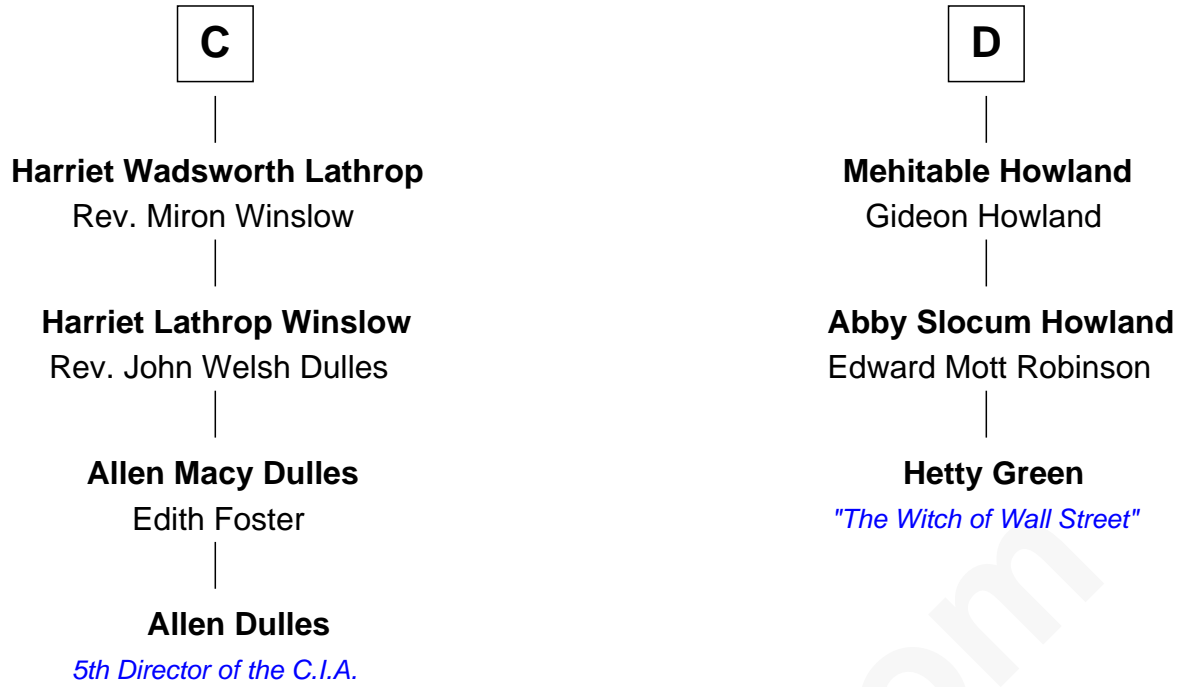

FamousKin.com