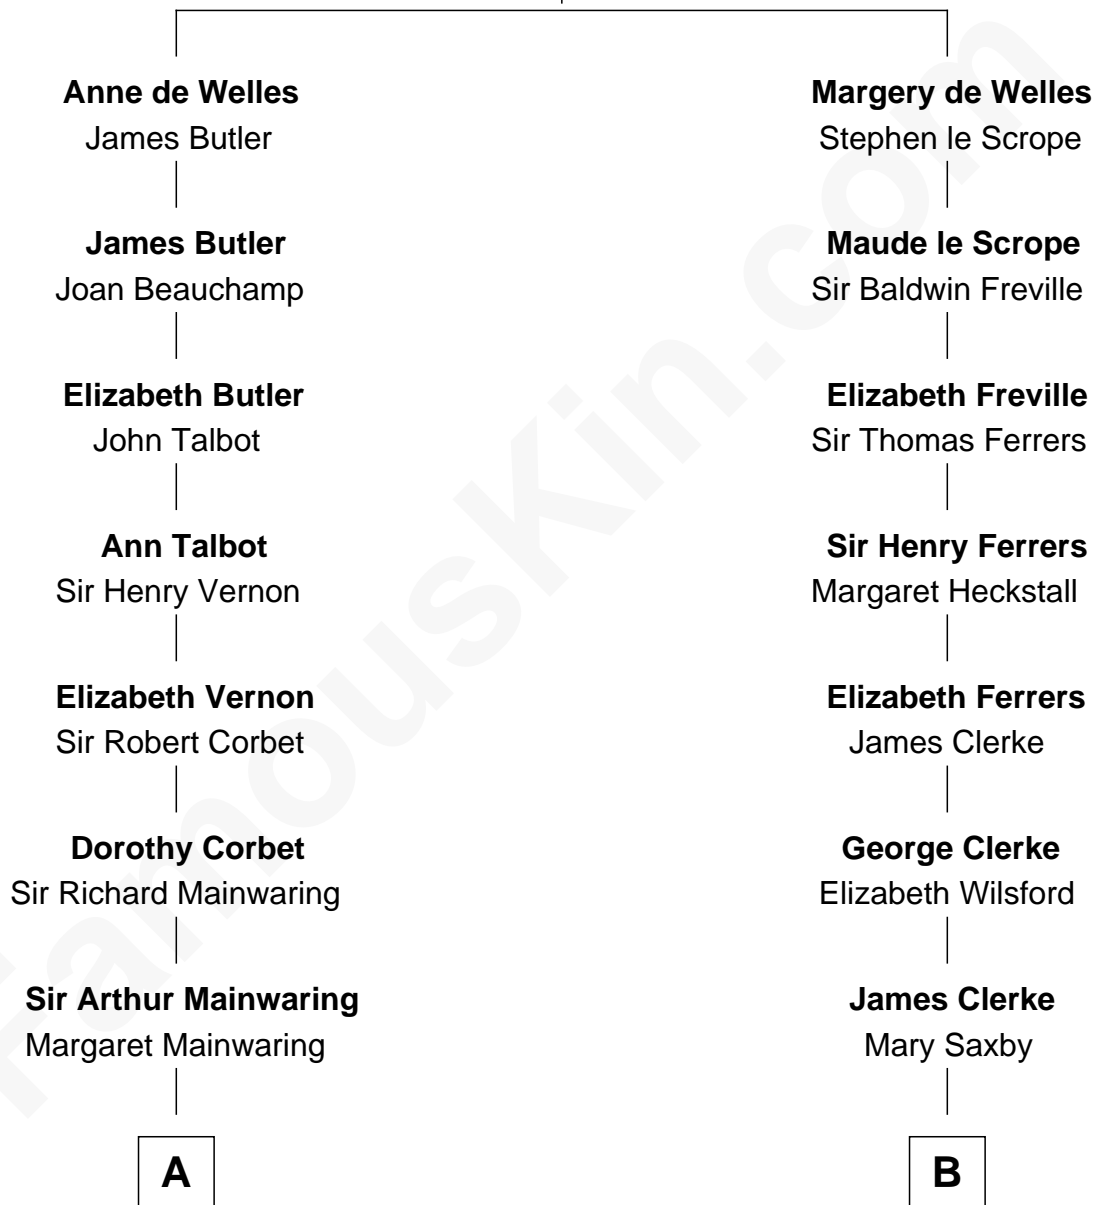

FamousKin.com Relationship Chart of

Allen Dulles

5th Director of the C.I.A.

15th cousin 3 times removed of

Hetty Green

"The Witch of Wall Street"

John de Welles

Maud de Roos

C

Allen Macy Dulles

Edith Foster

Allen Dulles

5th Director of the C.I.A.

FamousKin.com