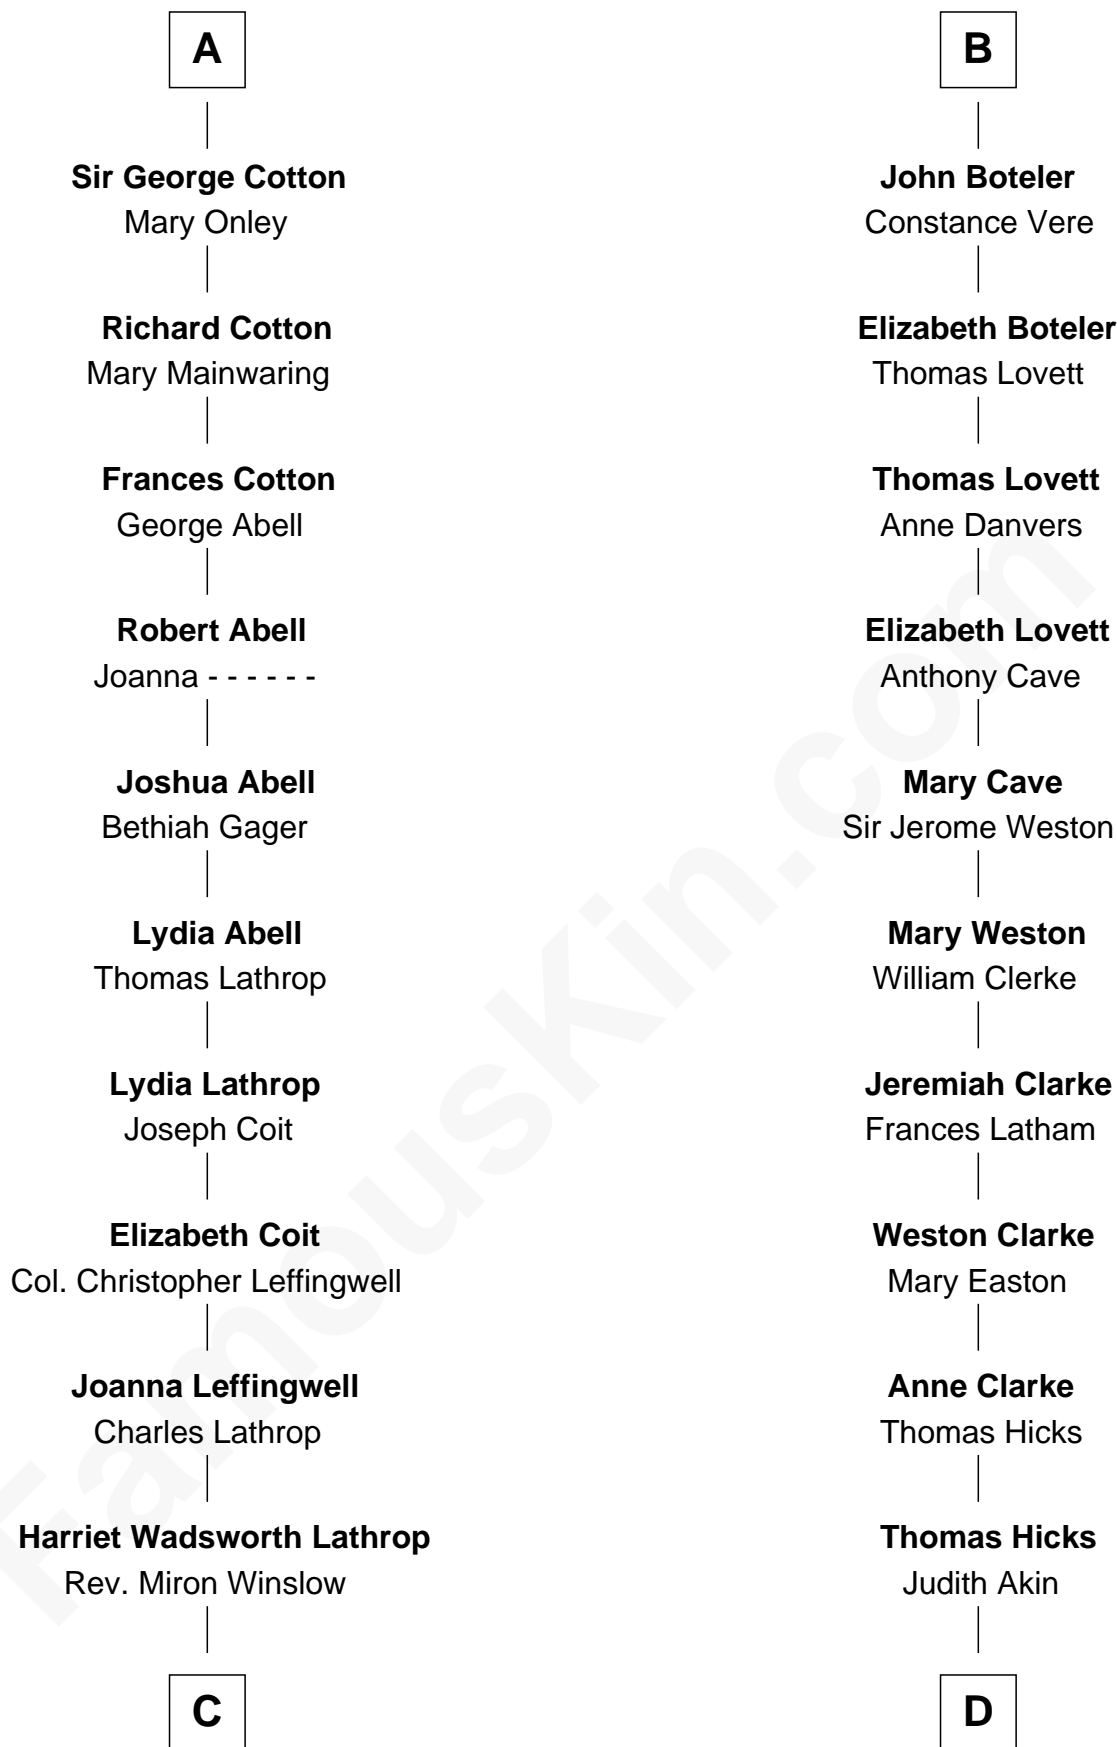

FamousKin.com Relationship Chart of

Allen Dulles

5th Director of the C.I.A.

19th cousin 1 time removed of

Hetty Green

"The Witch of Wall Street"

Sir William de Cantilupe

Eve de Braiose

Hetty Green
"The Witch of Wall Street"

FamousKin.com