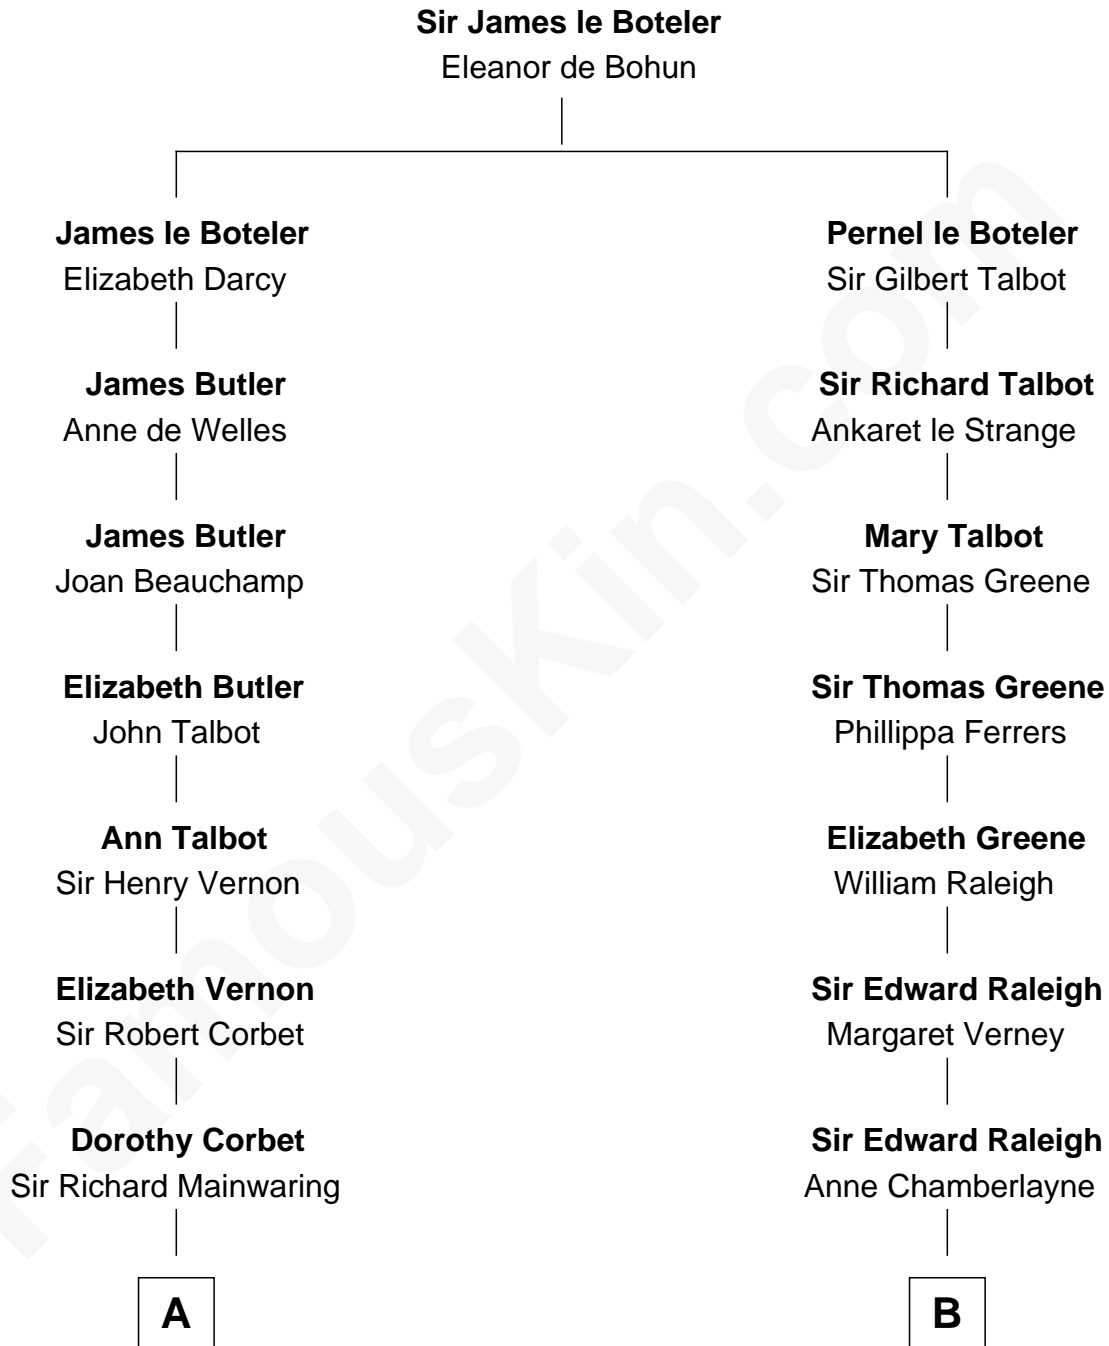

# FamousKin.com Relationship Chart of

**Allen Dulles**

*5th Director of the C.I.A.*

18th cousin 1 time removed of

**Hetty Green**

*"The Witch of Wall Street"*

**C**

**Harriet Lathrop Winslow**  
Rev. John Welsh Dulles

**Allen Macy Dulles**  
Edith Foster

**Allen Dulles**  
*5th Director of the C.I.A.*

**D**

**Abby Slocum Howland**  
Edward Mott Robinson

**Hetty Green**  
*"The Witch of Wall Street"*

FamousKin.com