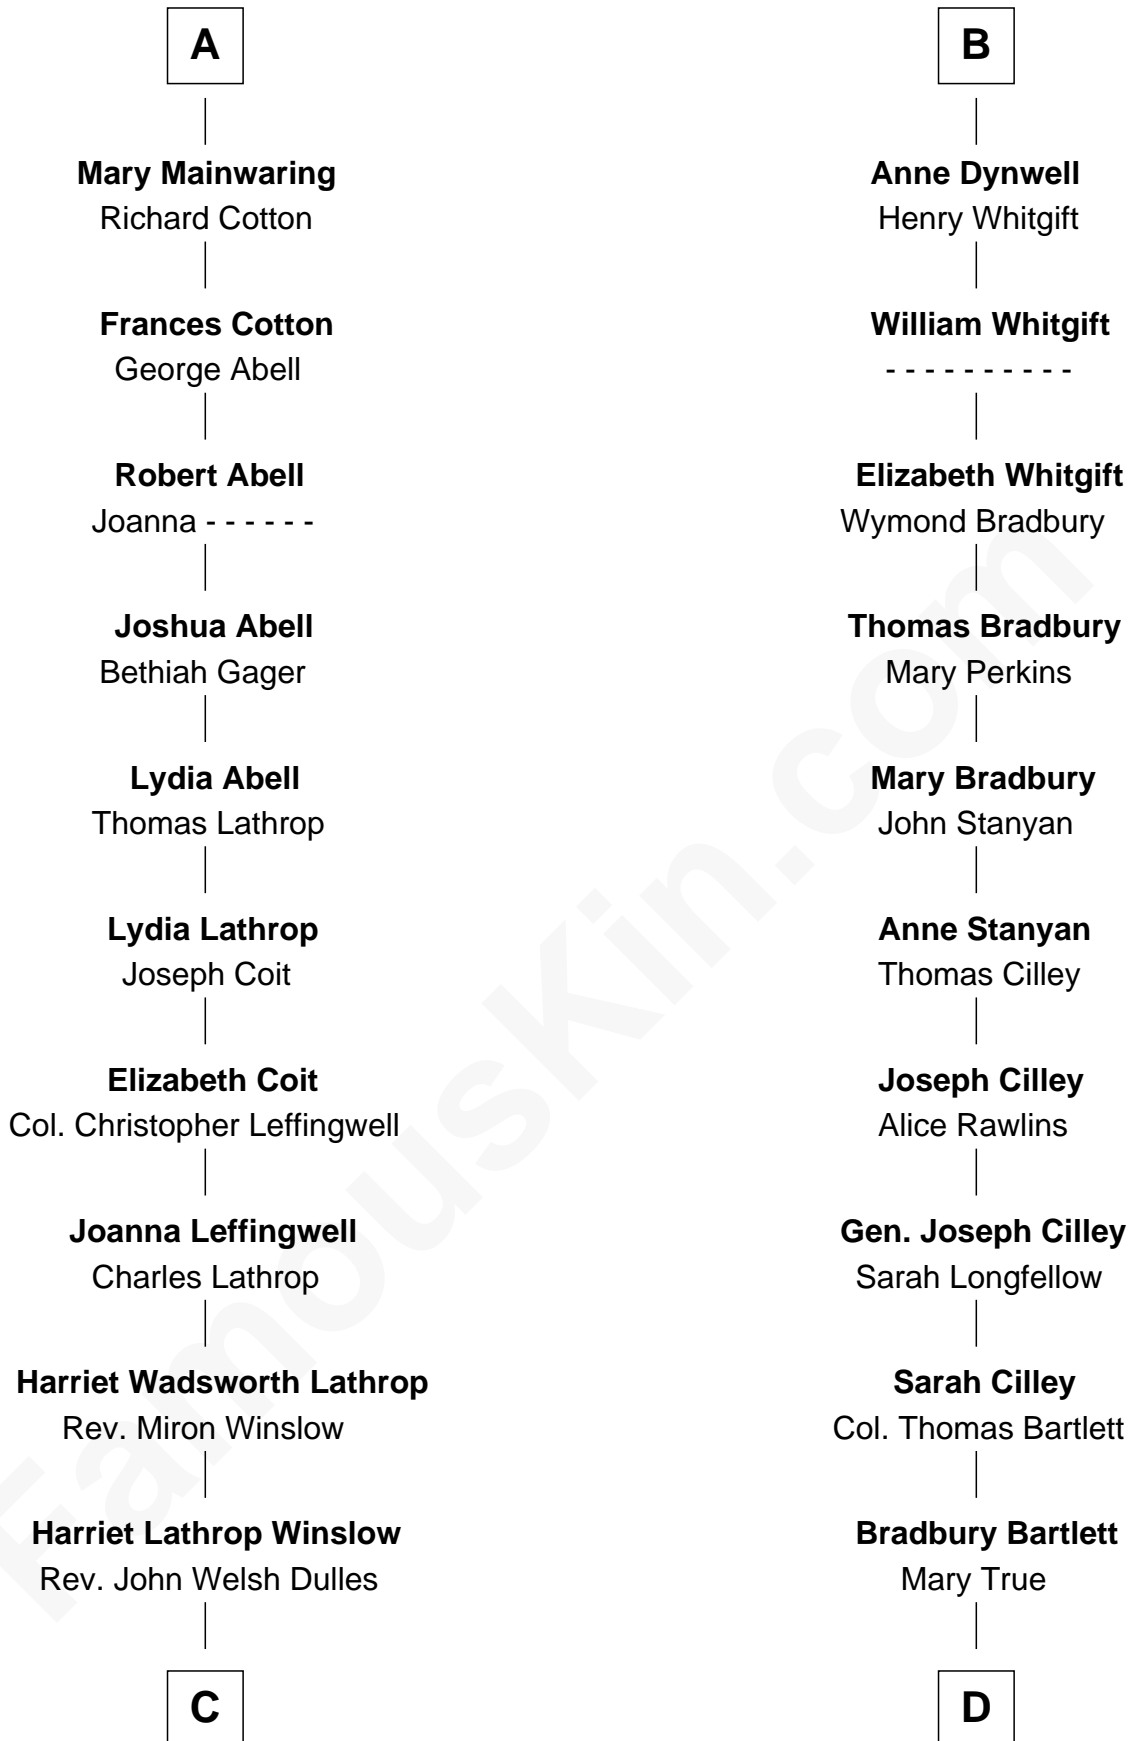

# FamousKin.com Relationship Chart of

**Allen Dulles**

*5th Director of the C.I.A.*

18th cousin 2 times removed of

**Alan Shepard**

*Mercury and Apollo Astronaut*

**Sir Thomas de Beauchamp**

Katherine de Mortimer

**Sir William Beauchamp**

Joan Fitzalan

**Joan Beauchamp**

James Butler

**Elizabeth Butler**

John Talbot

**Ann Talbot**

Sir Henry Vernon

Sir Thomas Dymoke

**Jane Dymoke**

John Fulnetby

**Katherine Fulnetby**

William Dynwell

**B**

**C**

**Allen Macy Dulles**

Edith Foster

**Allen Dulles**

*5th Director of the C.I.A.*

**D**

**Thomas Bradbury Bartlett**

Victoria Elizabeth Williams Cilley

**Annie Elizabeth Bartlett**

Frederick Johnson Shepard