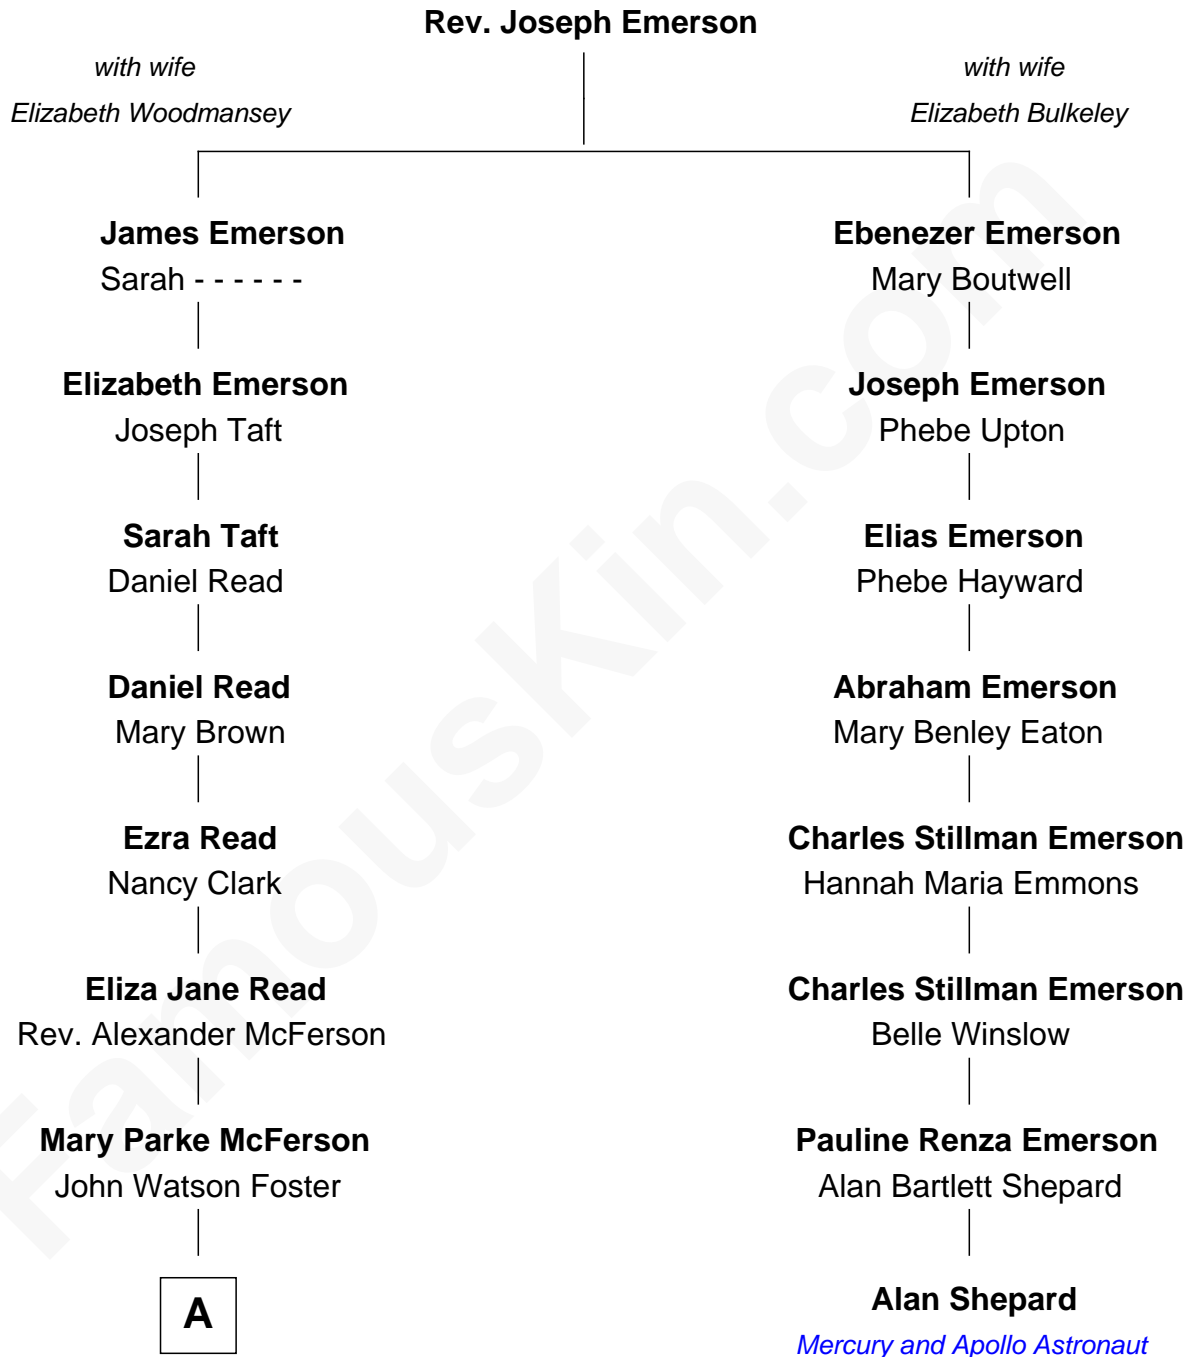

# FamousKin.com Relationship Chart of

**Allen Dulles**

*5th Director of the C.I.A.*

7th cousin 1 time removed of

**Alan Shepard**

*Mercury and Apollo Astronaut*

**A**

—  
**Edith Foster**  
Allen Macy Dulles