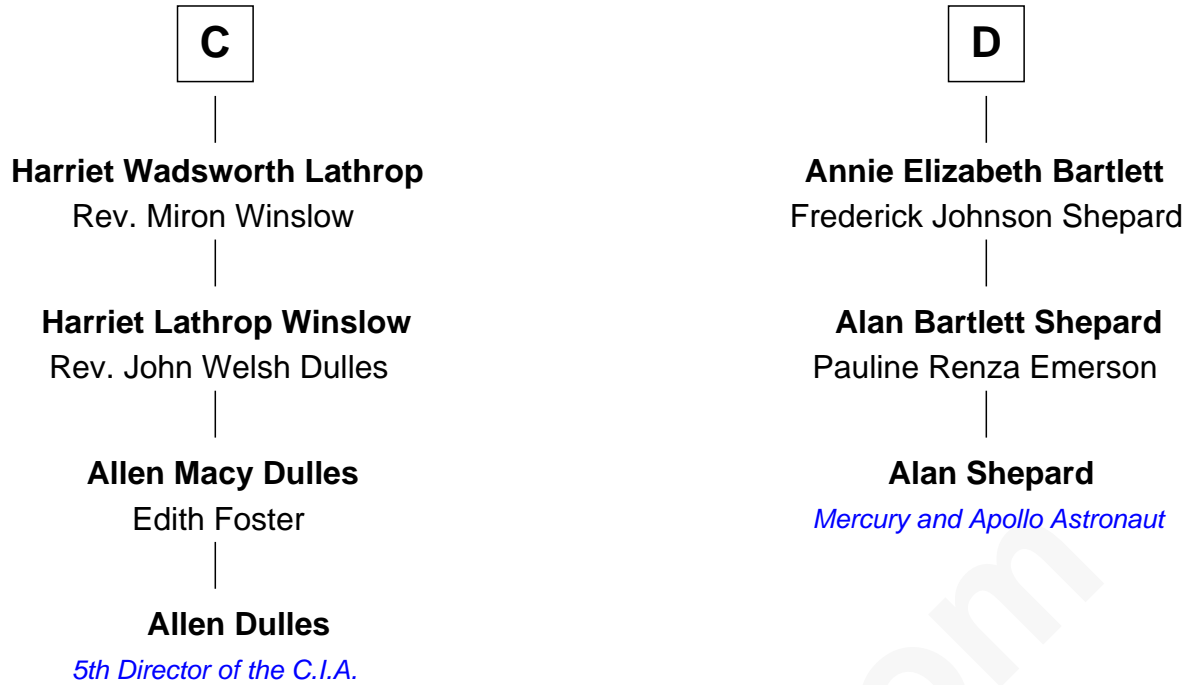

FamousKin.com Relationship Chart of

Allen Dulles

5th Director of the C.I.A.

19th cousin 1 time removed of

Alan Shepard

Mercury and Apollo Astronaut

Ralph de Stafford
Margaret de Audley

Elizabeth de Stafford

Margaret de Ros

Sir Reynold Grey

Margaret Grey

Sir William Bonville

William Bonville

Elizabeth Harington

William Bonville

Katherine Neville

Cecily Bonville

Thomas Grey

Cecily Grey

Sir John Sutton

B

FamousKin.com