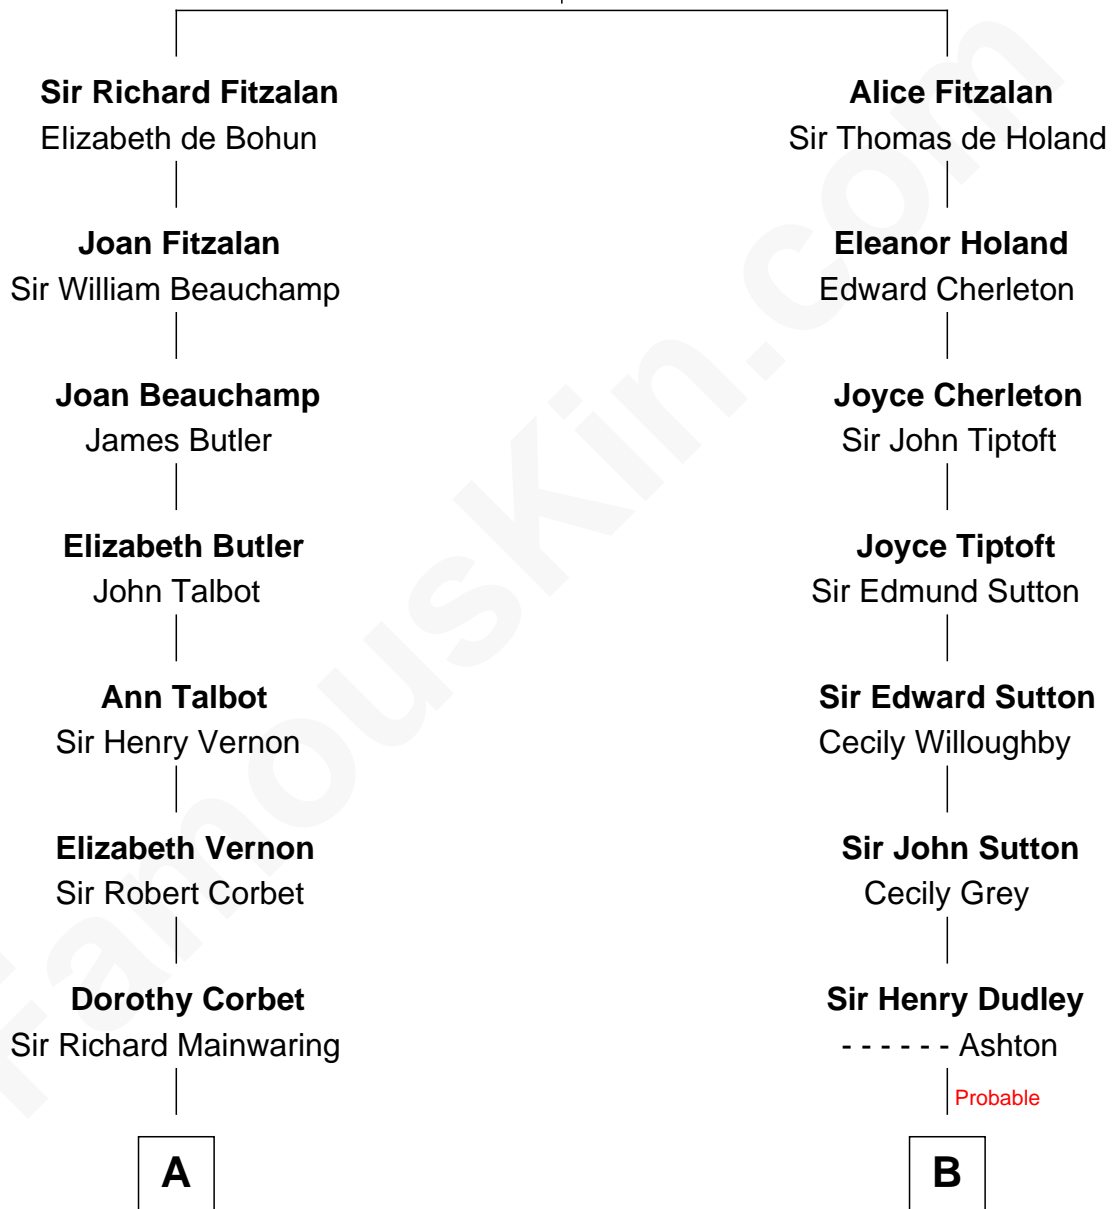

FamousKin.com Relationship Chart of

Allen Dulles

5th Director of the C.I.A.

18th cousin 1 time removed of

Alan Shepard

Mercury and Apollo Astronaut

Richard Fitzalan
Eleanor Plantagenet

C

Harriet Lathrop Winslow
Rev. John Welsh Dulles

Allen Macy Dulles
Edith Foster

Allen Dulles
5th Director of the C.I.A.

D

Alan Bartlett Shepard
Pauline Renza Emerson

Alan Shepard
Mercury and Apollo Astronaut