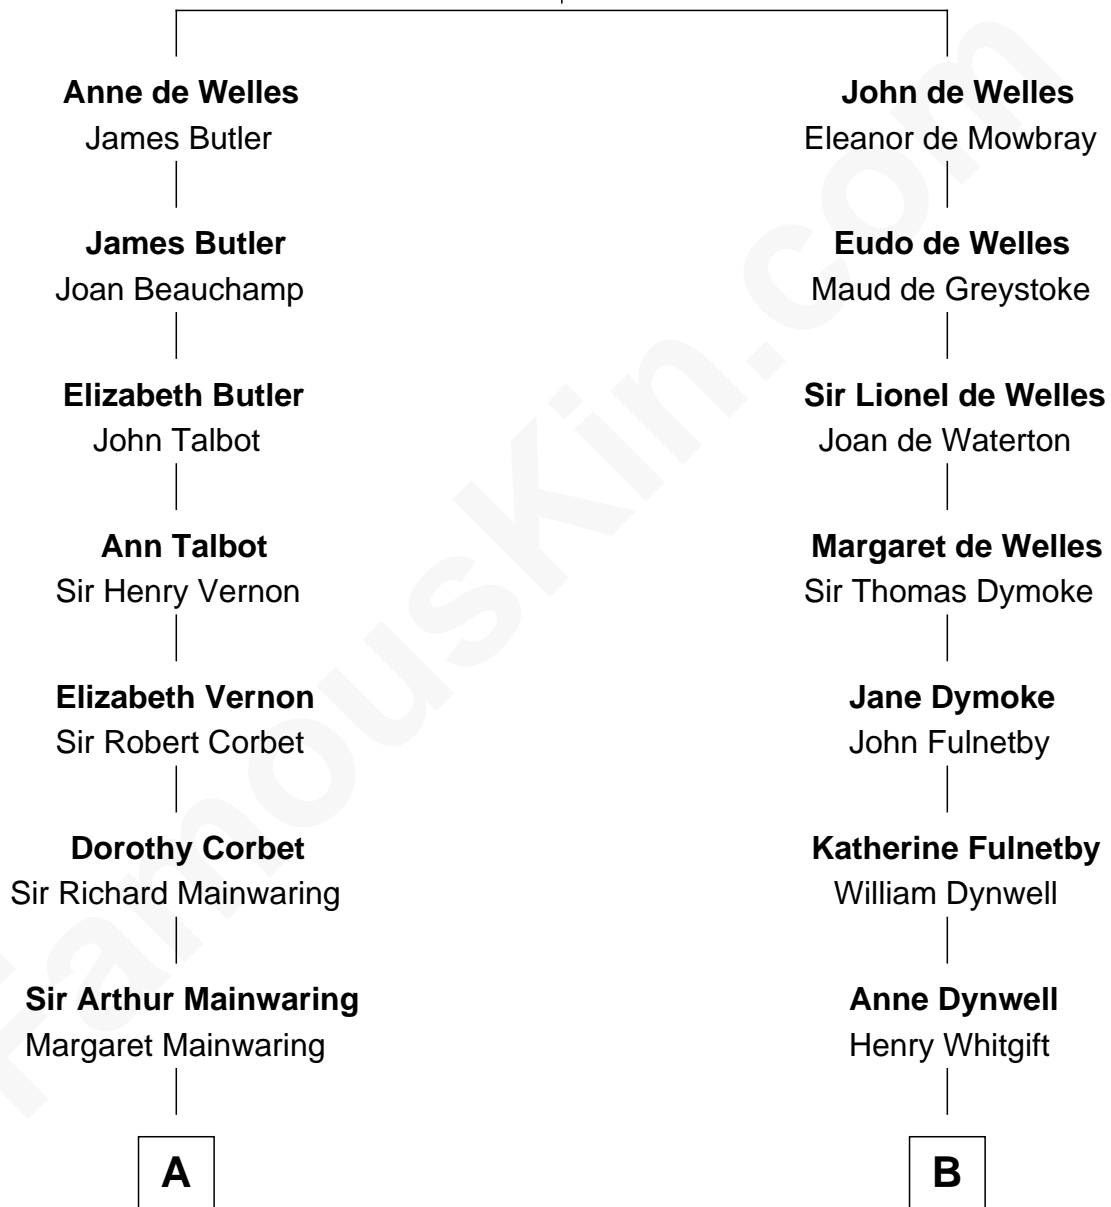

FamousKin.com Relationship Chart of

Allen Dulles

5th Director of the C.I.A.

18th cousin 1 time removed of

Alan Shepard

Mercury and Apollo Astronaut

John de Welles

Maud de Roos

C

Allen Macy Dulles

Edith Foster

Allen Dulles

5th Director of the C.I.A.

D

Annie Elizabeth Bartlett

Frederick Johnson Shepard

Alan Bartlett Shepard

Pauline Renza Emerson

Alan Shepard

Mercury and Apollo Astronaut

FamousKin.com