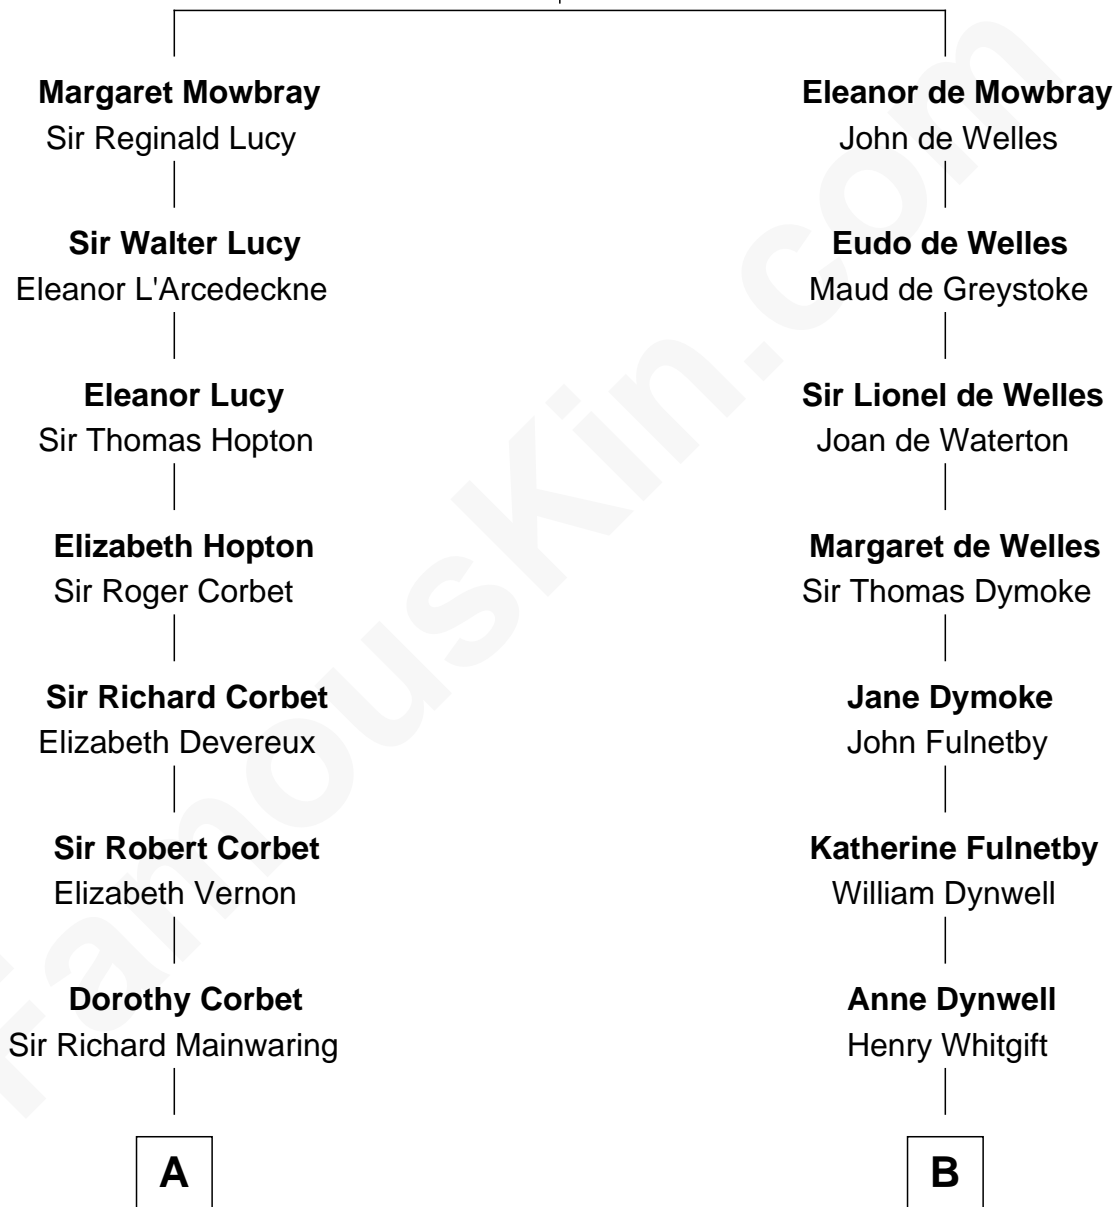

FamousKin.com Relationship Chart of

Allen Dulles

5th Director of the C.I.A.

19th cousin of

Alan Shepard

Mercury and Apollo Astronaut

John de Mowbray
Elizabeth de Segrave

C

Harriet Lathrop Winslow
Rev. John Welsh Dulles

Allen Macy Dulles
Edith Foster

Allen Dulles
5th Director of the C.I.A.

D

Annie Elizabeth Bartlett
Frederick Johnson Shepard

Alan Bartlett Shepard
Pauline Renza Emerson

Alan Shepard
Mercury and Apollo Astronaut

FamousKin.com