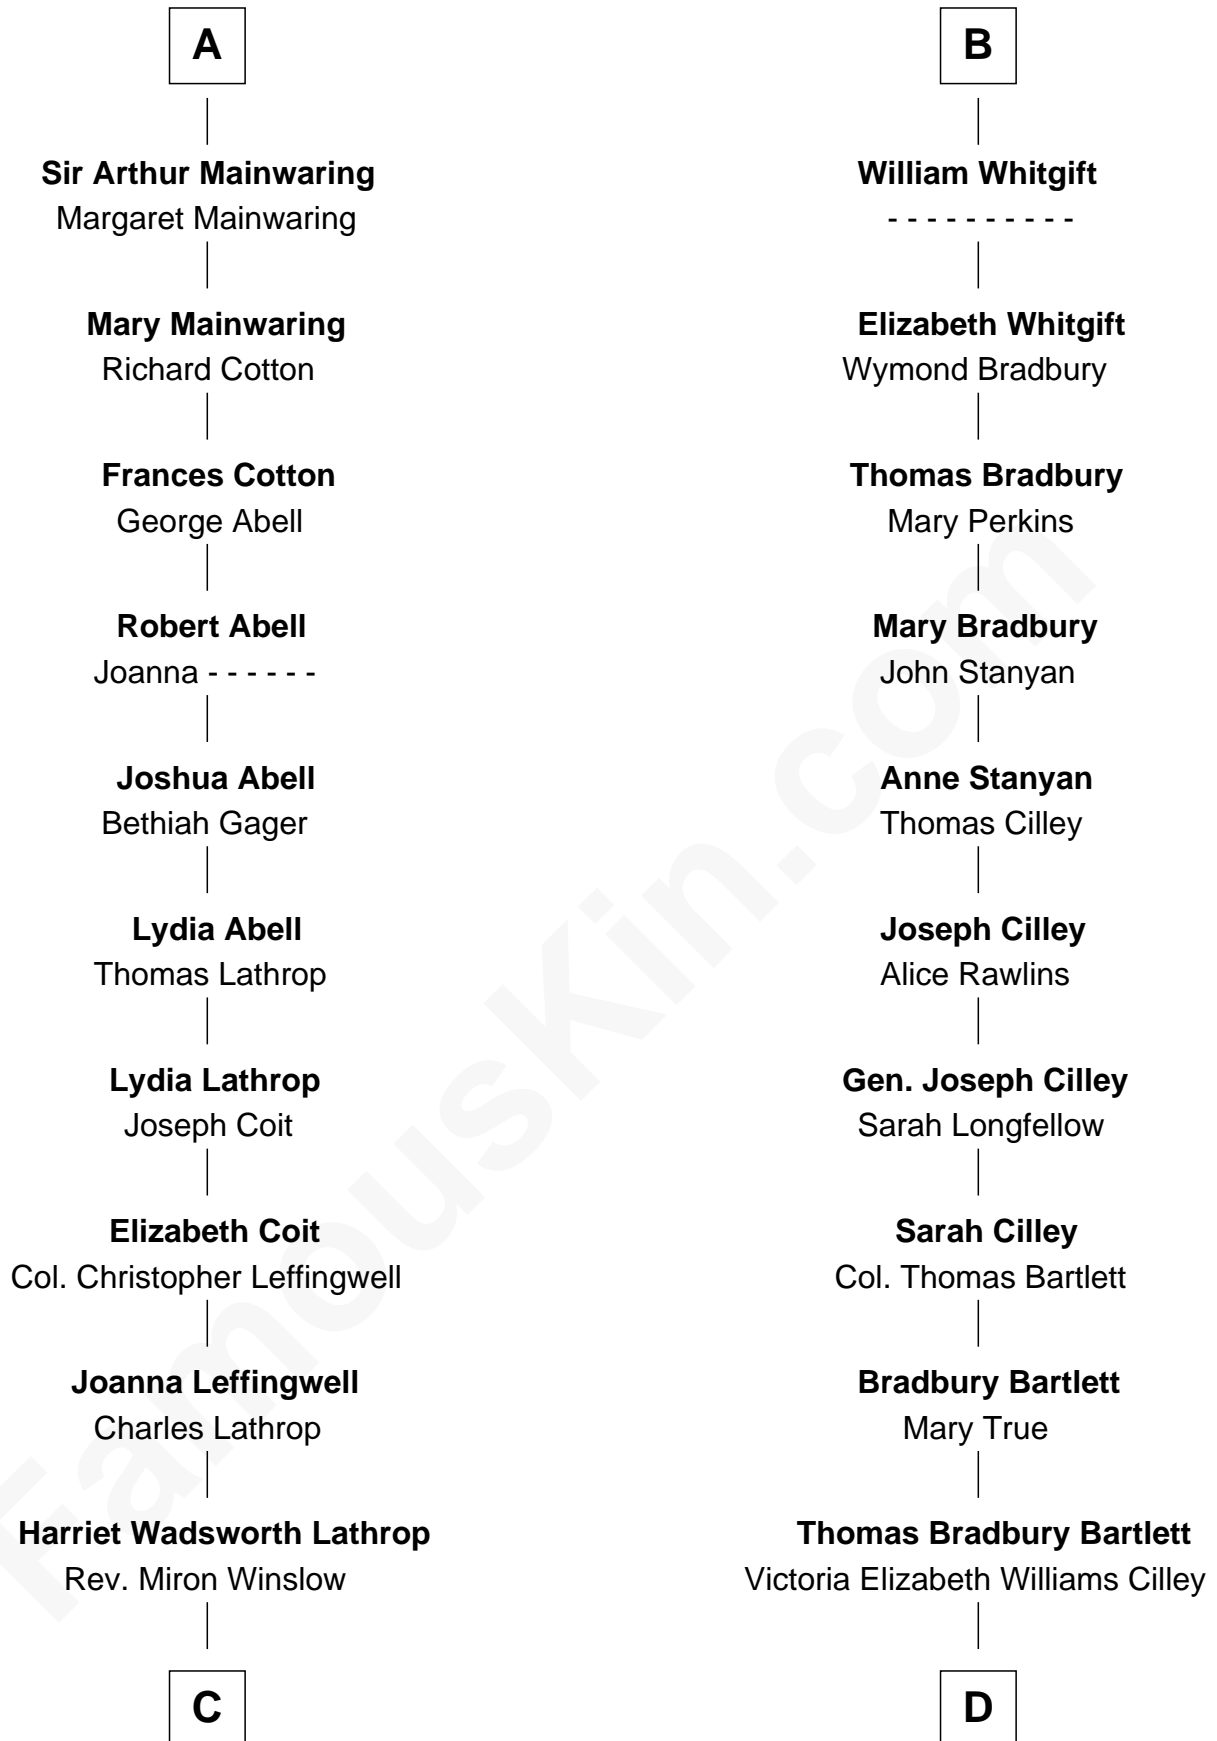

FamousKin.com Relationship Chart of

Allen Dulles

5th Director of the C.I.A.

19th cousin of

Alan Shepard

Mercury and Apollo Astronaut

John de Mowbray
Elizabeth de Segrave

C

Alan Shepard
Mercury and Apollo Astronaut

FamousKin.com