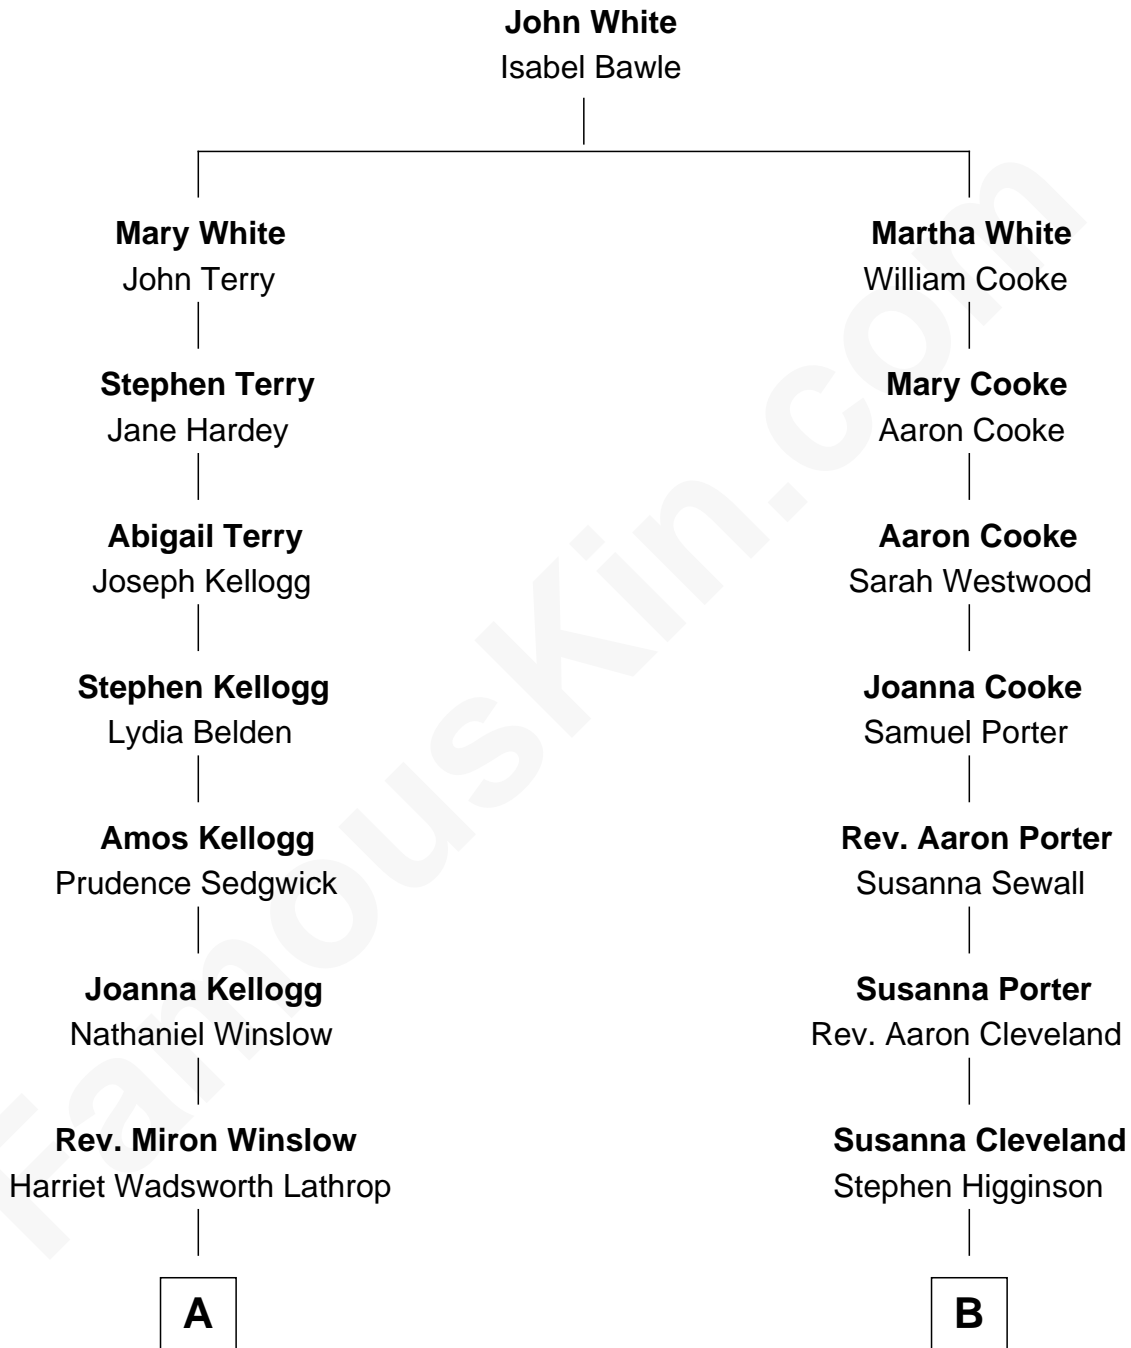

FamousKin.com Relationship Chart of

Allen Dulles

5th Director of the C.I.A.

9th cousin of

Henry Lee Higginson

Founder of the Boston Symphony Orchestra

A

Harriet Lathrop Winslow
Rev. John Welsh Dulles