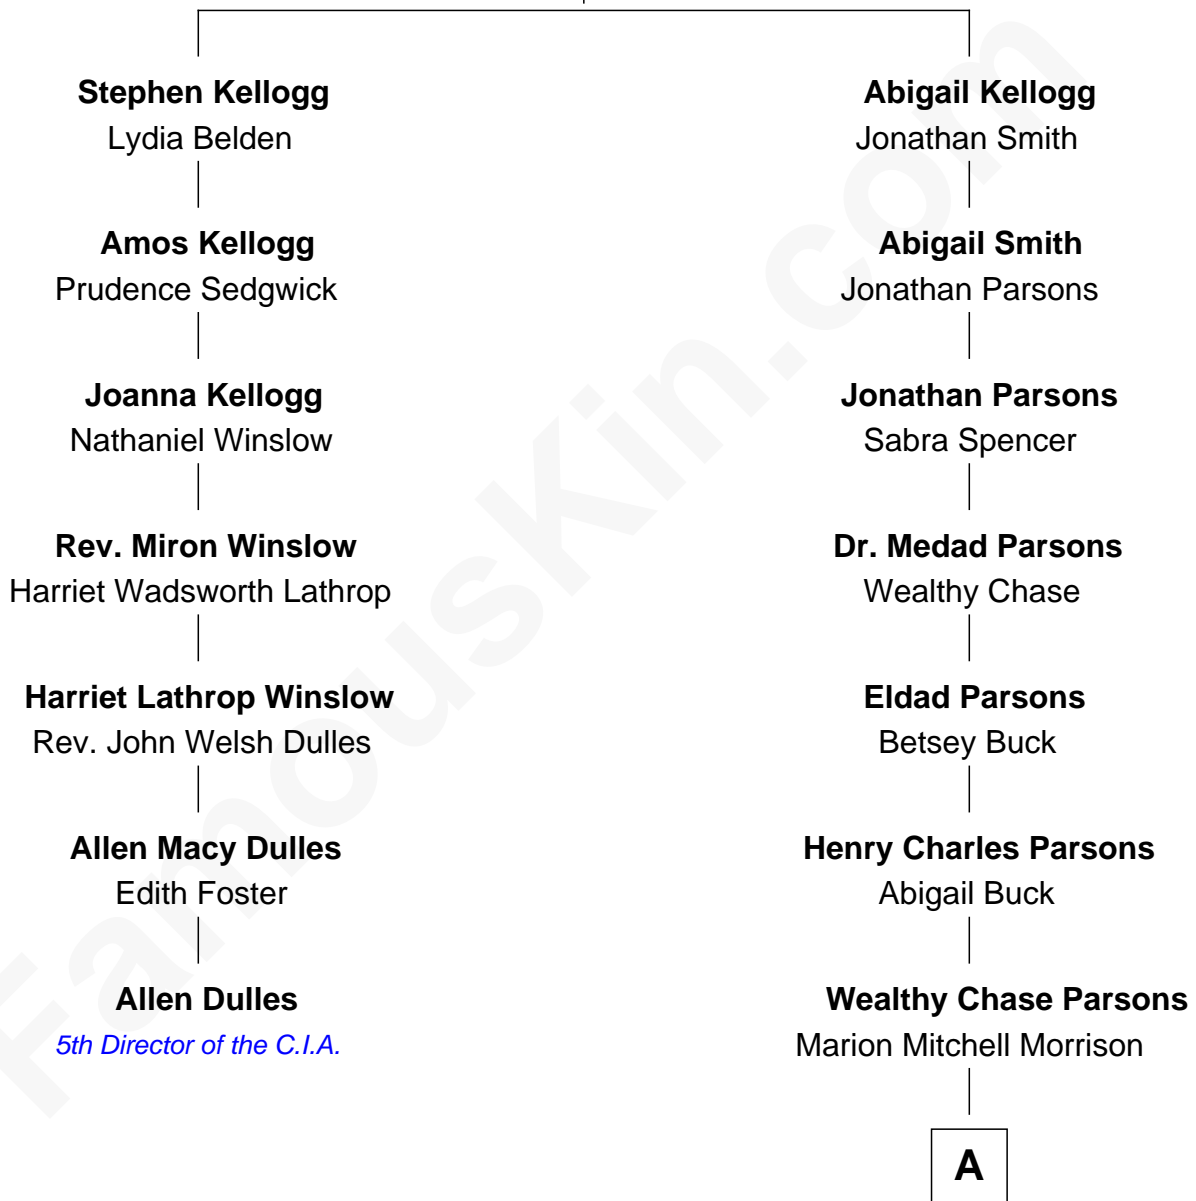

# FamousKin.com Relationship Chart of

**Allen Dulles**

*5th Director of the C.I.A.*

6th cousin 2 times removed of

**John Wayne**

*Movie Actor*

**Joseph Kellogg**

Abigail Terry

**A**

—  
**Clyde Leonard Morrison**

Mary Alberta Brown

—  
**John Wayne**

*Movie Actor*

FamousKin.com