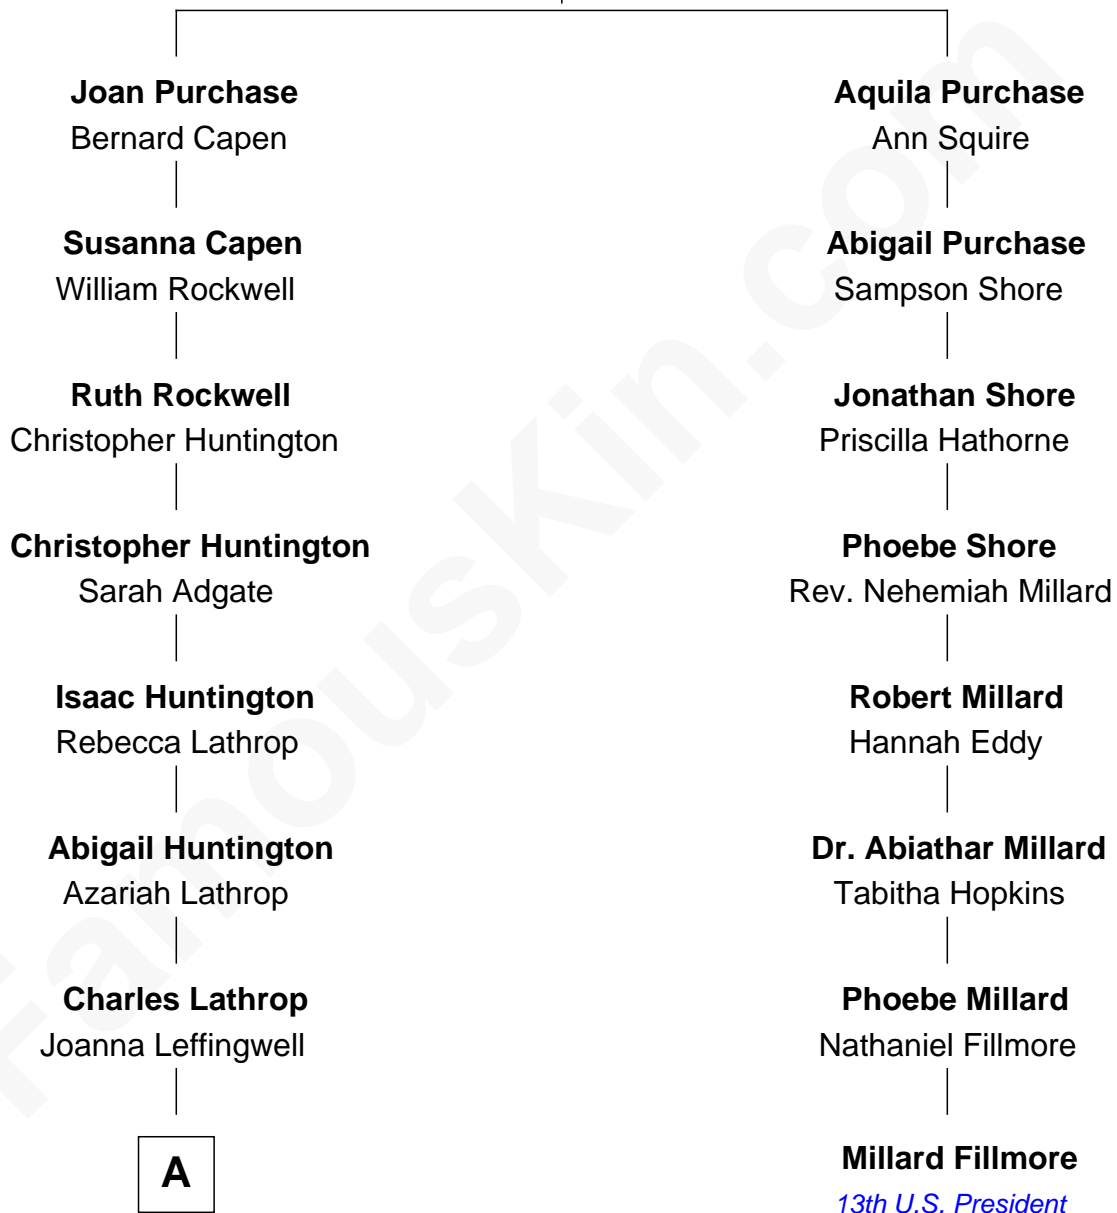

FamousKin.com Relationship Chart of

Allen Dulles

5th Director of the C.I.A.

7th cousin 3 times removed of

Millard Fillmore

13th U.S. President

Oliver Purchase
Thomasine Harris

A

—
Harriet Wadsworth Lathrop

Rev. Miron Winslow

—
Harriet Lathrop Winslow

Rev. John Welsh Dulles

—
Allen Macy Dulles

Edith Foster

—
Allen Dulles

5th Director of the C.I.A.

FamousKin.com