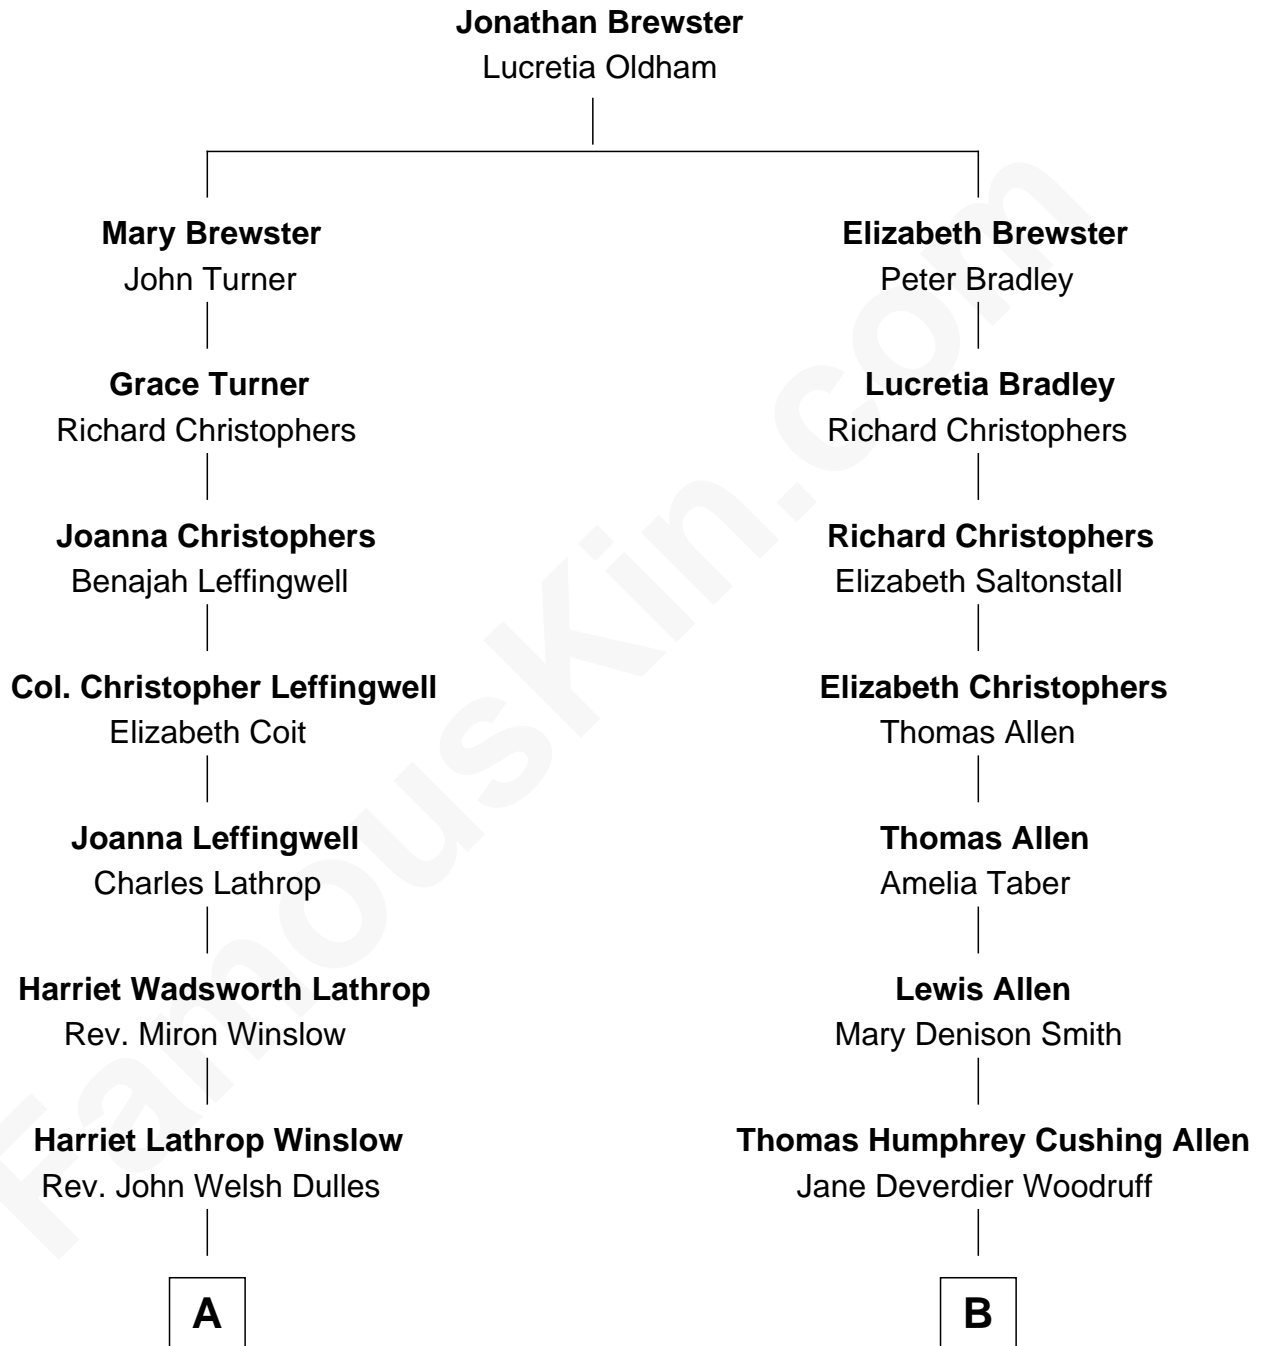

# FamousKin.com Relationship Chart of

**Allen Dulles**

*5th Director of the C.I.A.*

8th cousin 2 times removed of

**Ted Danson**

*TV Actor - "Cheers", "CSI"*

**A**

**Allen Macy Dulles**

Edith Foster

**Allen Dulles**

*5th Director of the C.I.A.*

**B**

**William Mercer Allen**

Virginia Reakirt Thompson

**Anna Louise Allen**

Edward Bridge Danson

**Edward Bridge Danson**

Jessica Harriet MacMaster

**Ted Danson**

*TV Actor - "Cheers", "CSI"*