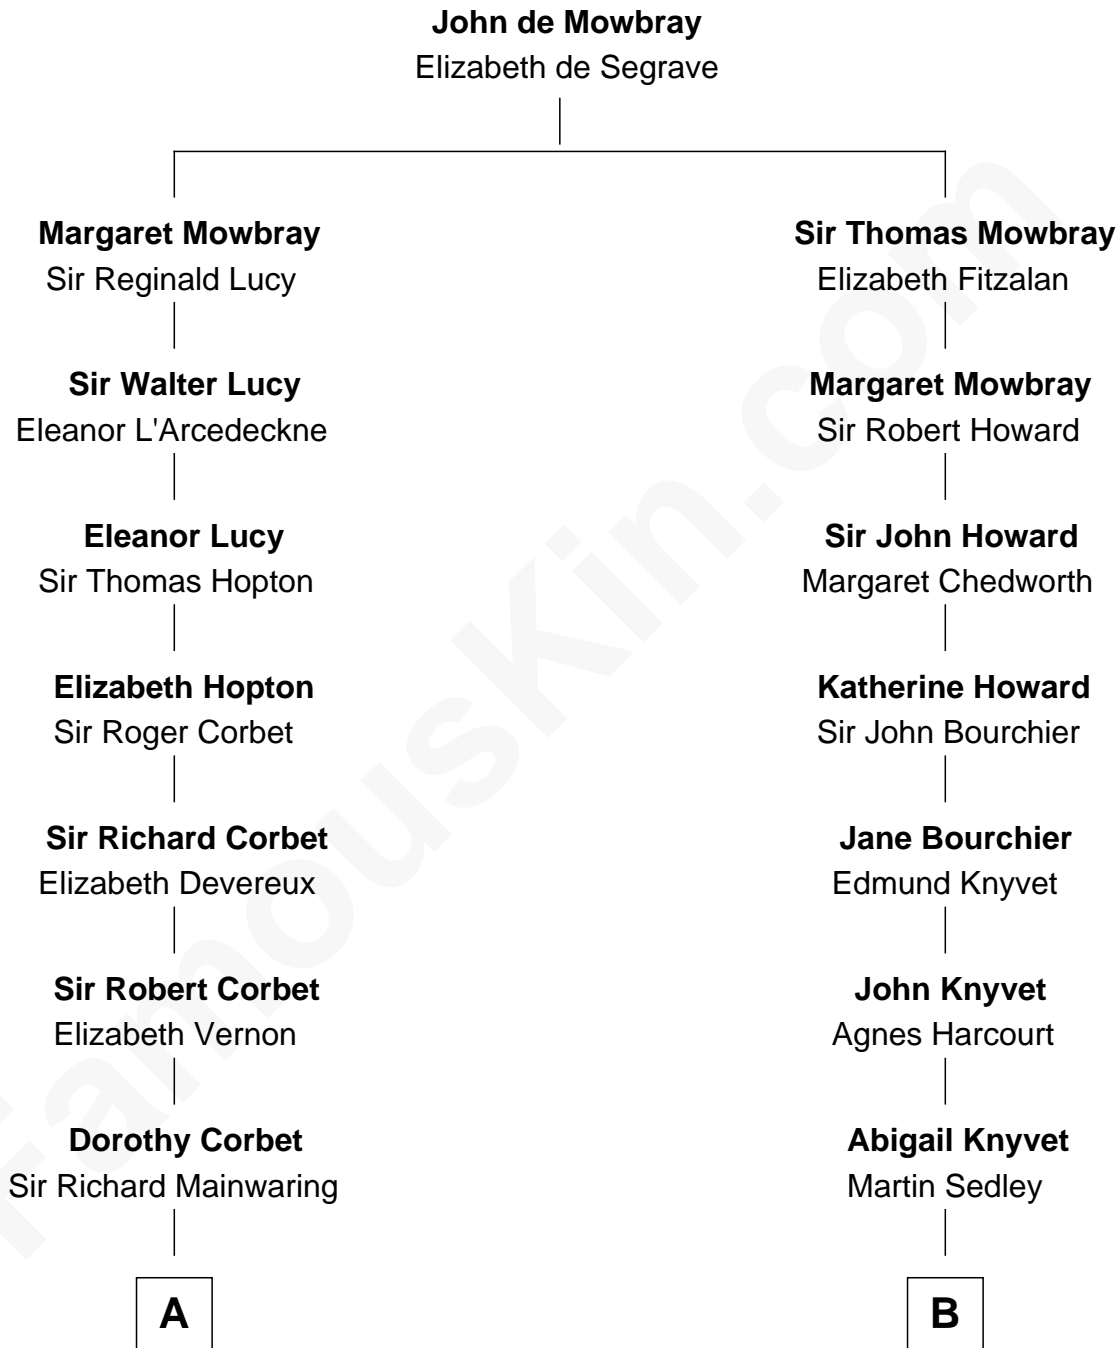

# FamousKin.com Relationship Chart of

**Allen Dulles**

*5th Director of the C.I.A.*

**19th cousin of**

**Ted Danson**

*TV Actor - "Cheers", "CSI"*

**C**

**Harriet Lathrop Winslow**  
Rev. John Welsh Dulles

**Allen Macy Dulles**  
Edith Foster

**Allen Dulles**  
*5th Director of the C.I.A.*

**D**

**Anna Louise Allen**  
Edward Bridge Danson

**Edward Bridge Danson**  
Jessica Harriet MacMaster

**Ted Danson**  
*TV Actor - "Cheers", "CSI"*