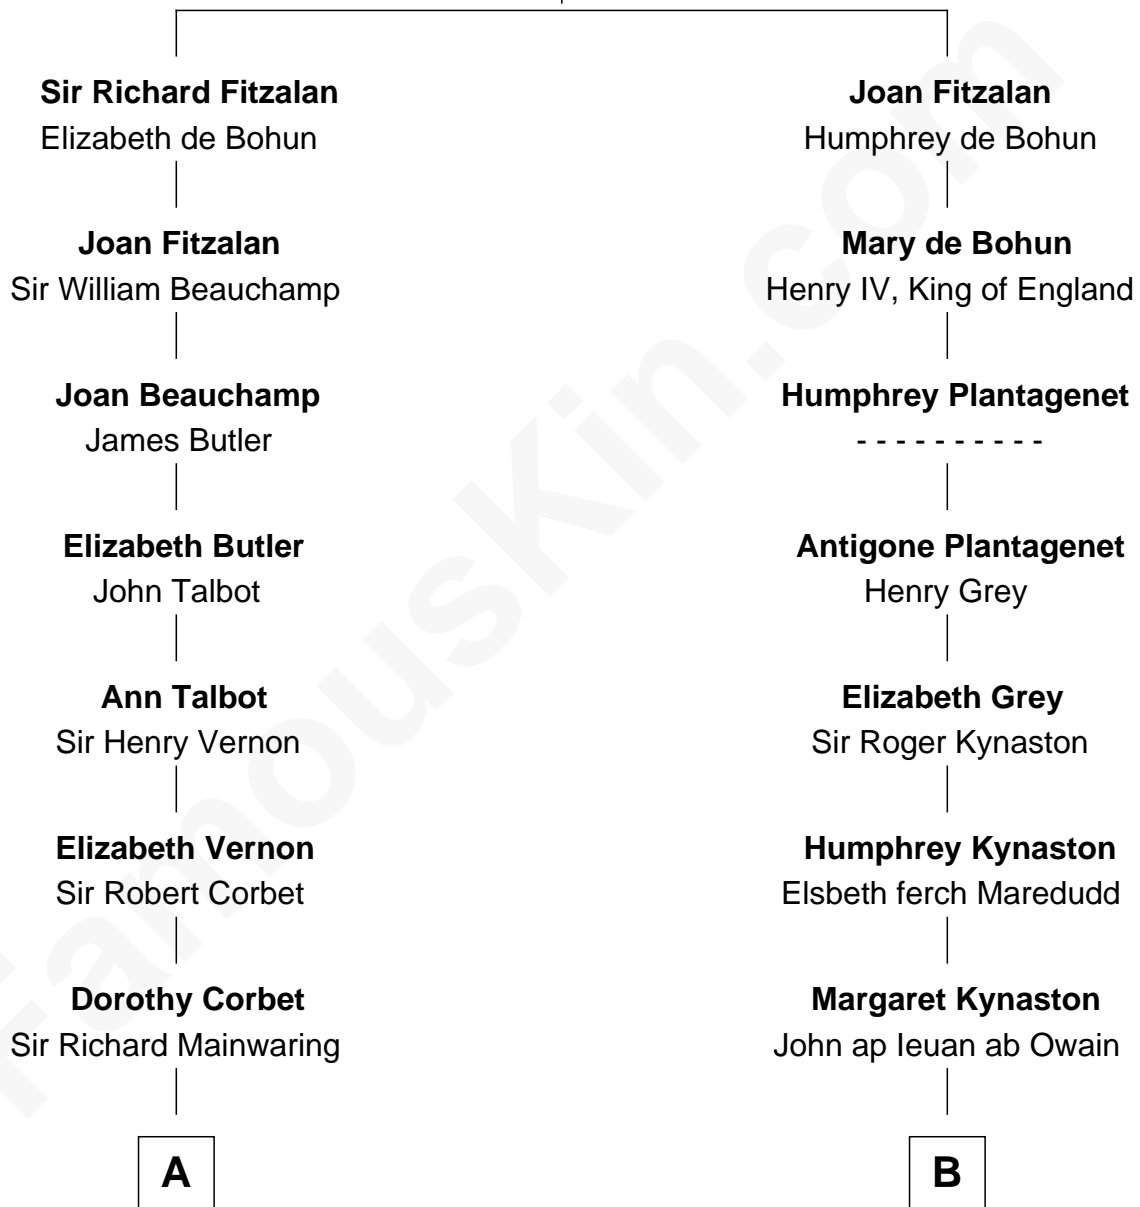

FamousKin.com Relationship Chart of

Allen Dulles

5th Director of the C.I.A.

18th cousin 1 time removed of

Orson Welles

Radio, Stage, and Movie Actor

Richard Fitzalan
Eleanor Plantagenet

C

Harriet Lathrop Winslow
Rev. John Welsh Dulles

Allen Macy Dulles
Edith Foster

Allen Dulles
5th Director of the C.I.A.

D

Richard Head Welles
Beatrice Ives

Orson Welles
Radio, Stage, and Movie Actor

FamousKin.com