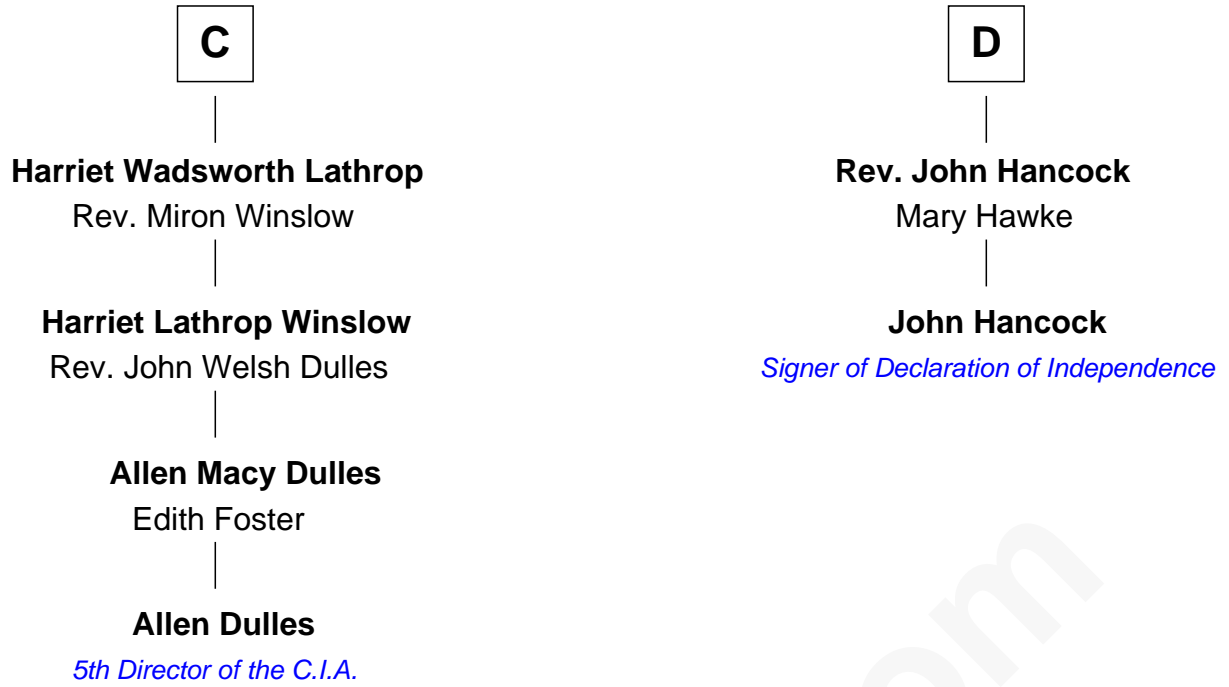

# FamousKin.com Relationship Chart of

**Allen Dulles**

*5th Director of the C.I.A.*

18th cousin 2 times removed of

**John Hancock**

*Signer of the Declaration of Independence*

**Sir Roger de Quincy**

Helen of Galloway

**Sir John Berkeley**

Elizabeth Betteshorne

**Elizabeth Berkeley**

Sir John Sutton

**Jane Sutton**

Thomas Mainwaring

**A**

**Ellen de Quincy**

Alan la Zouche

**Sir Roger la Zouche**

Ela Longespee

**Sir Alan la Zouche**

Eleanor de Segrave

**Elena Zouche**

Alan de Charlton

**Alan de Charlton**

Margery FitzAer

**Thomas de Charlton**

-----

**Anna de Charlton**

William de Knightley

**B**

FamousKin.com