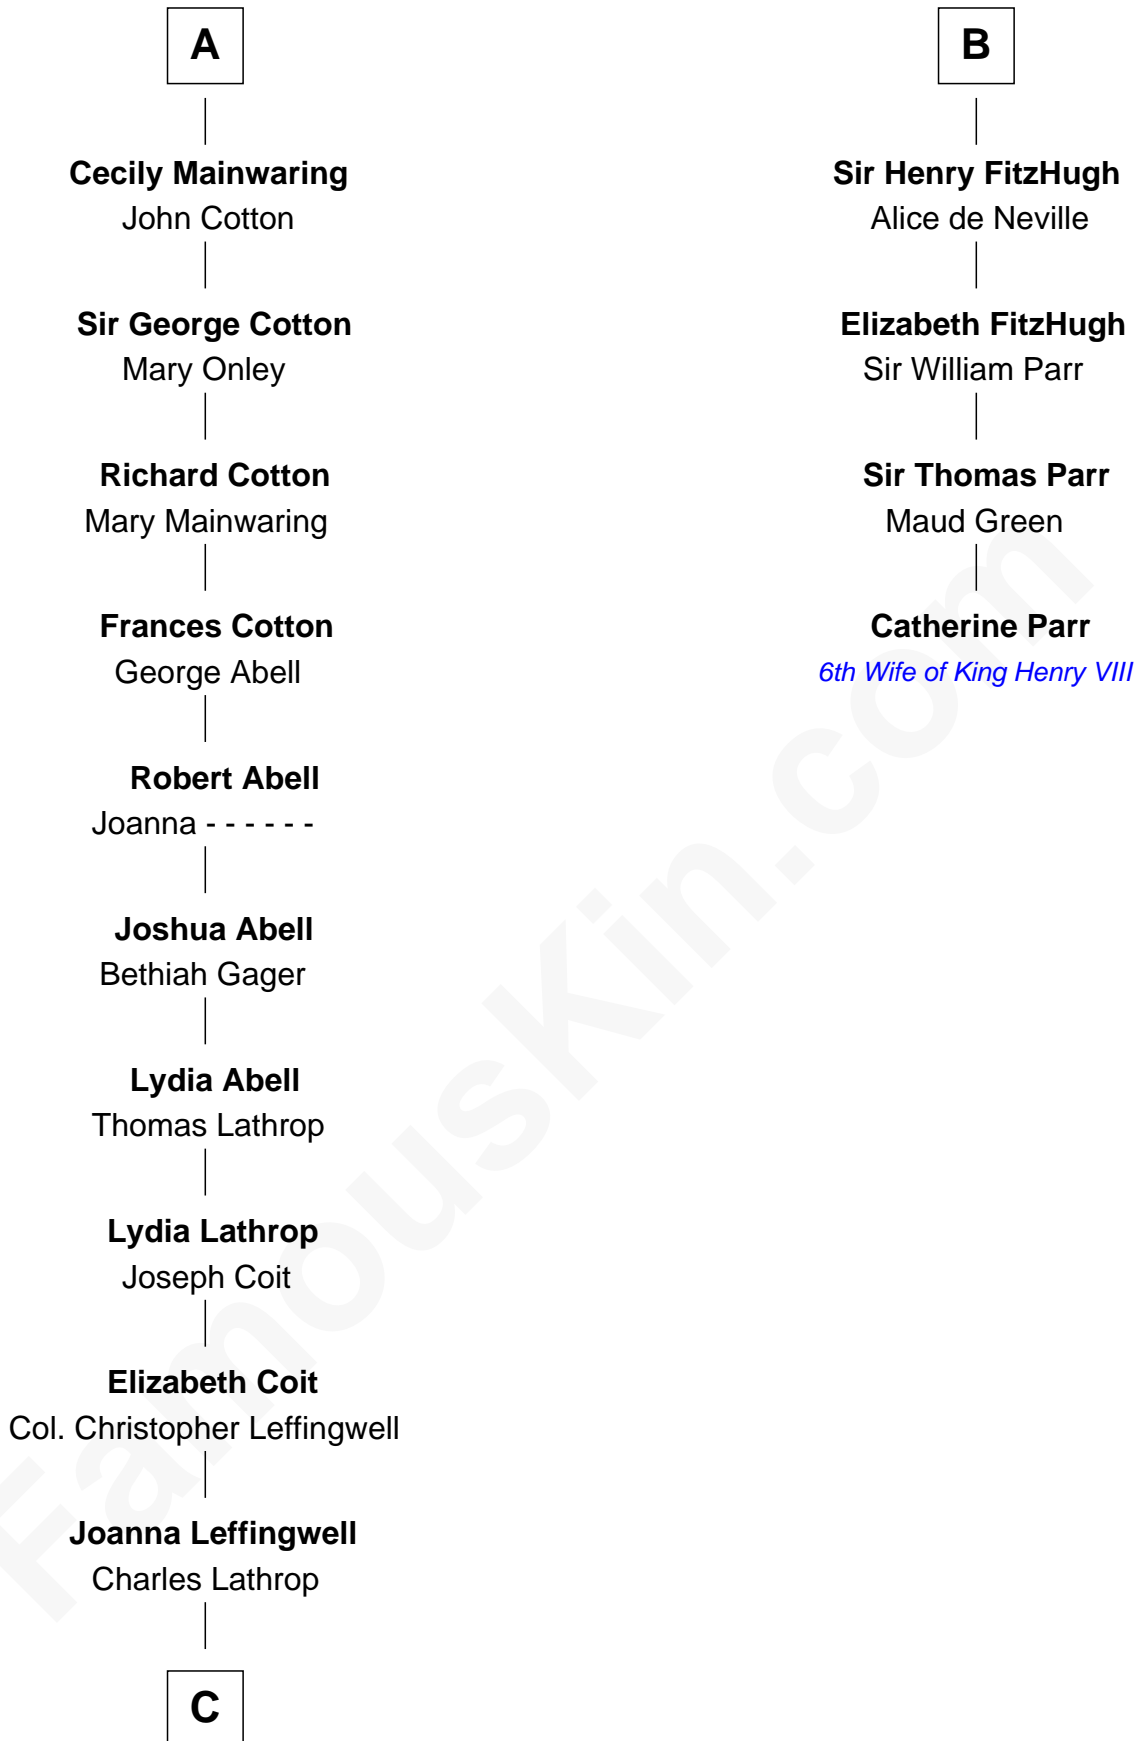

# FamousKin.com Relationship Chart of

**Allen Dulles**

*5th Director of the C.I.A.*

10th cousin 10 times removed of

**Catherine Parr**

*6th Wife of King Henry VIII*

**Sir Richard FitzRoy**

Rose de Dover

**C**

—  
**Harriet Wadsworth Lathrop**

Rev. Miron Winslow

—  
**Harriet Lathrop Winslow**

Rev. John Welsh Dulles

—  
**Allen Macy Dulles**

Edith Foster

—  
**Allen Dulles**