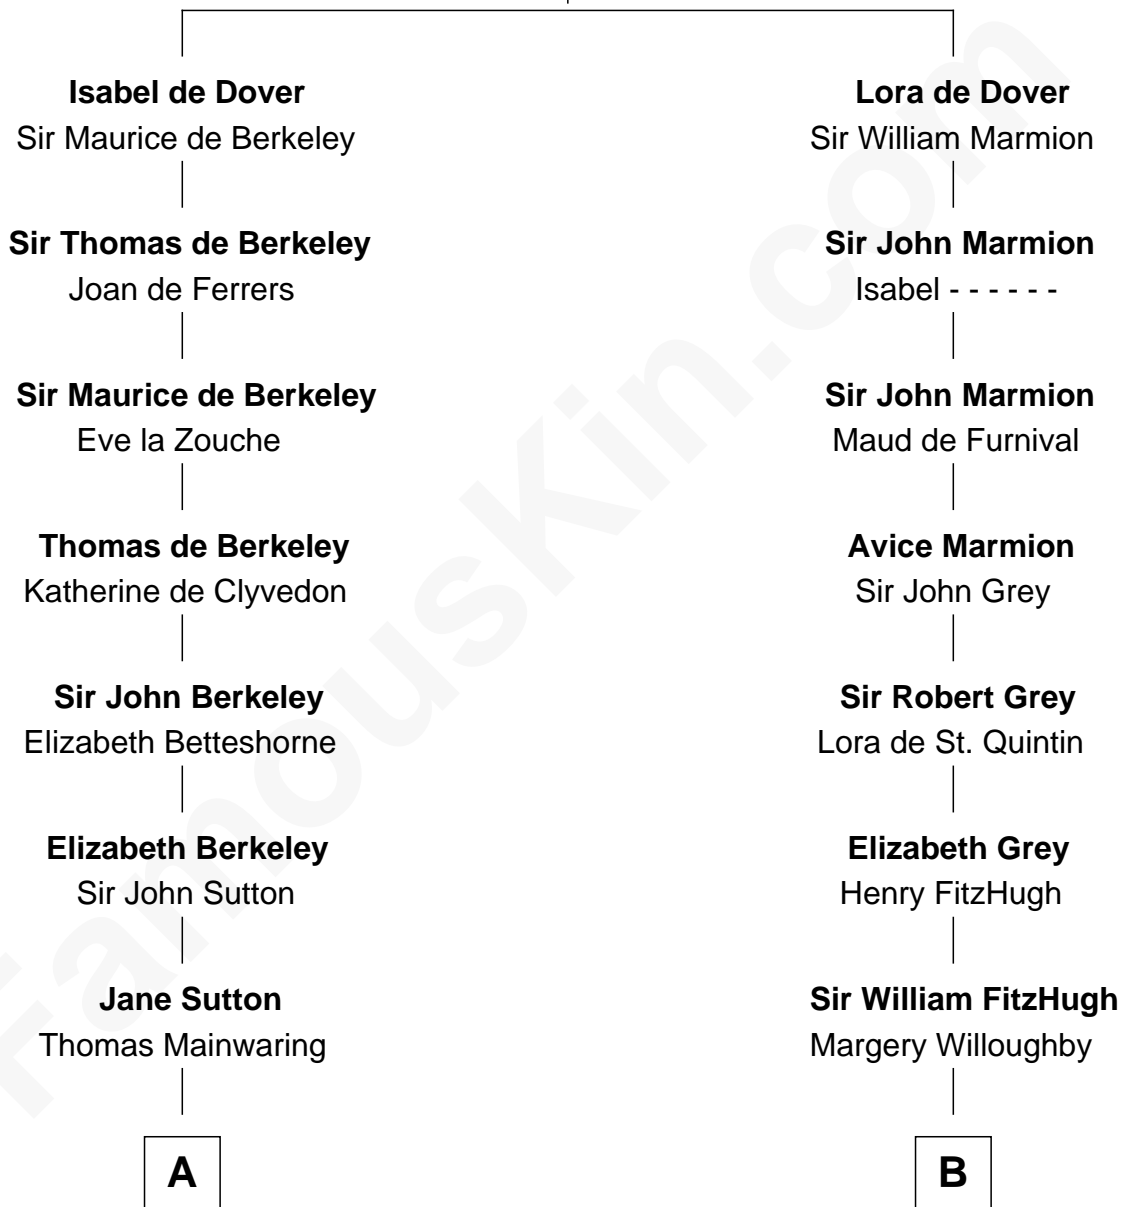

# FamousKin.com Relationship Chart of

**Allen Dulles**

*5th Director of the C.I.A.*

10th cousin 10 times removed of

**Catherine Parr**

*6th Wife of King Henry VIII*

**Sir Richard FitzRoy**

Rose de Dover

**C**

—  
**Harriet Wadsworth Lathrop**

Rev. Miron Winslow

—  
**Harriet Lathrop Winslow**

Rev. John Welsh Dulles

—  
**Allen Macy Dulles**

Edith Foster

—  
**Allen Dulles**