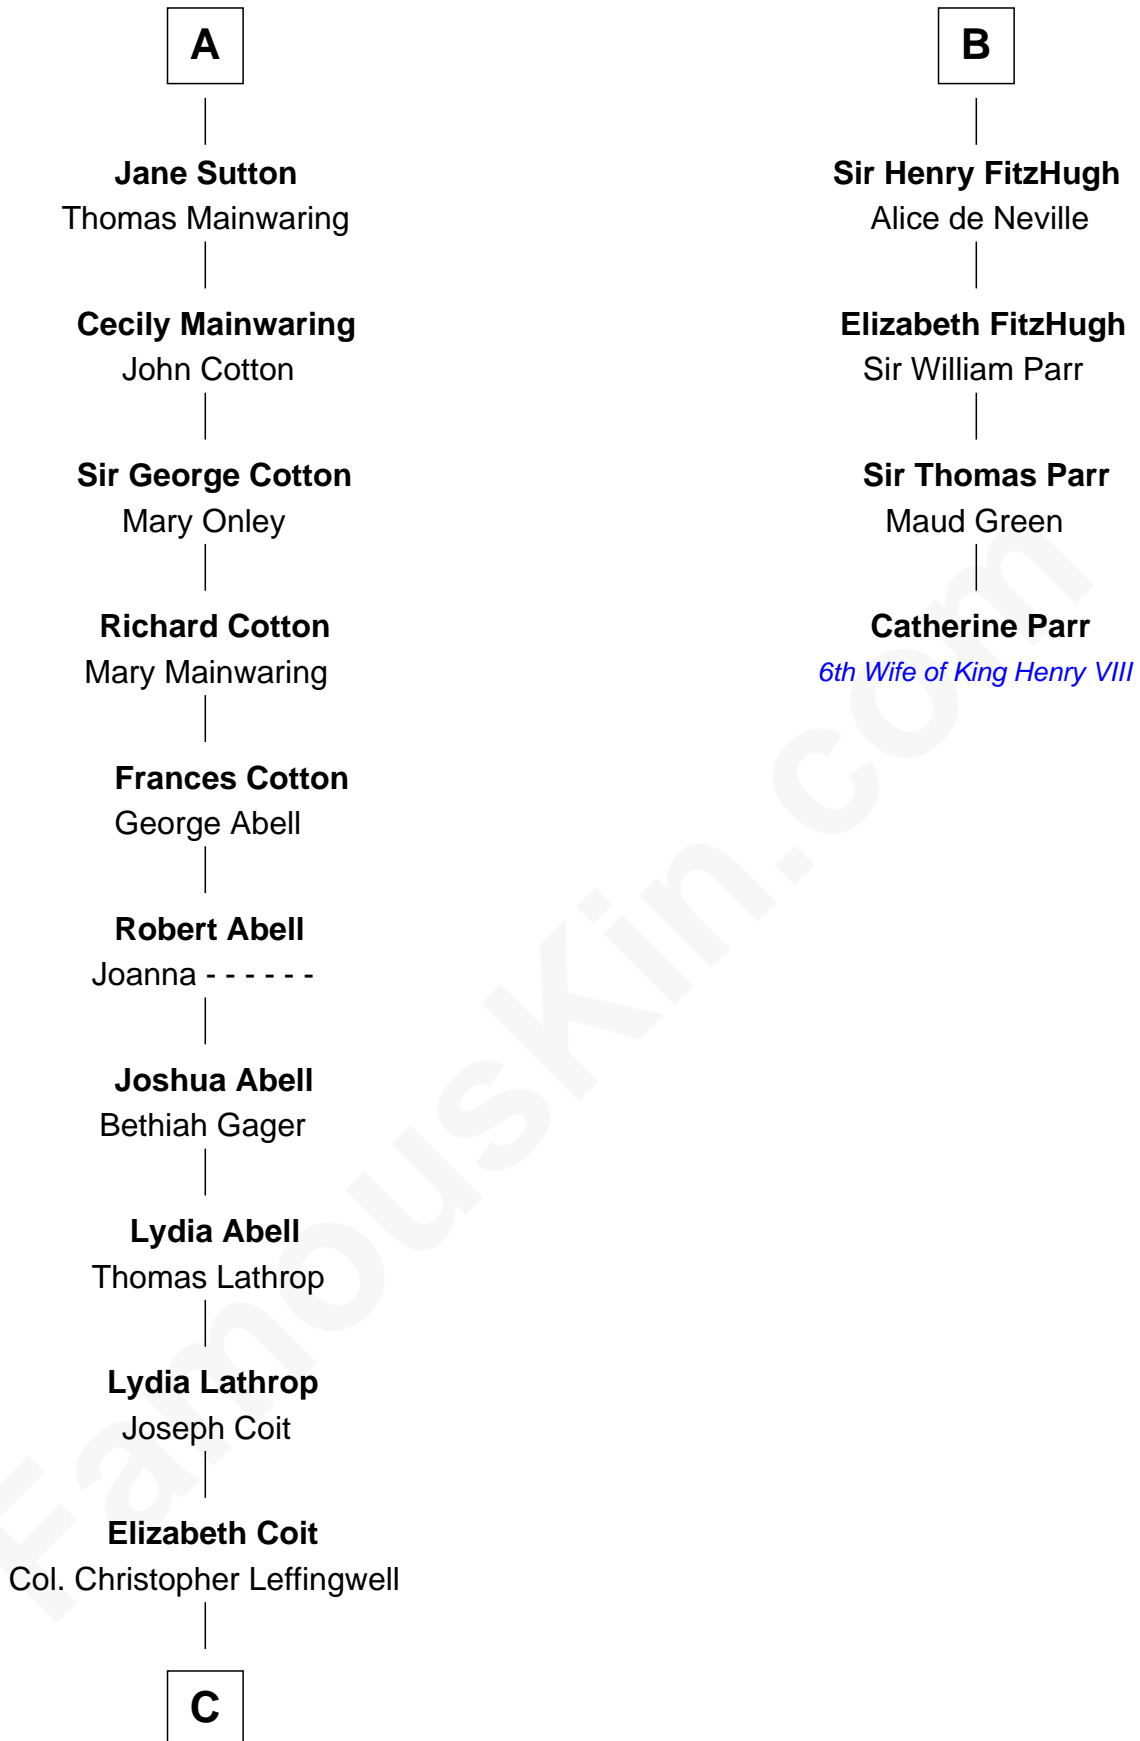

FamousKin.com Relationship Chart of

Allen Dulles

5th Director of the C.I.A.

10th cousin 11 times removed of

Catherine Parr

6th Wife of King Henry VIII

C

—
Joanna Leffingwell

Charles Lathrop

—
Harriet Wadsworth Lathrop

Rev. Miron Winslow

—
Harriet Lathrop Winslow

Rev. John Welsh Dulles

—
Allen Macy Dulles

Edith Foster

—
Allen Dulles