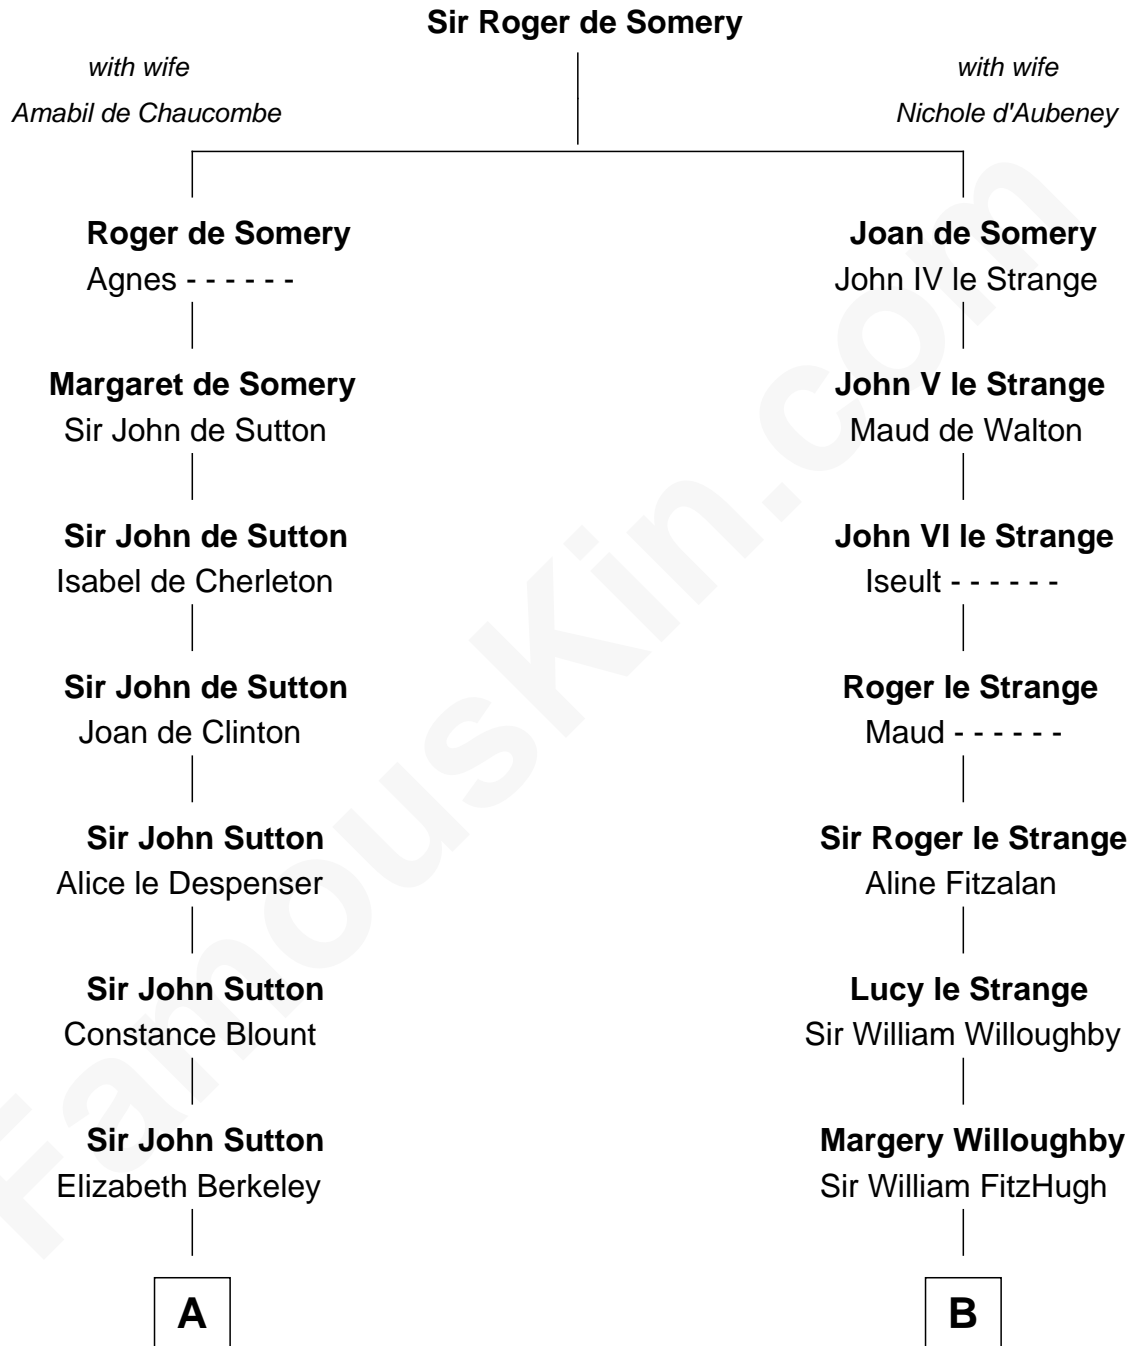

FamousKin.com Relationship Chart of

Allen Dulles

5th Director of the C.I.A.

10th cousin 11 times removed of

Catherine Parr

6th Wife of King Henry VIII

C

—
Joanna Leffingwell

Charles Lathrop

—
Harriet Wadsworth Lathrop

Rev. Miron Winslow

—
Harriet Lathrop Winslow

Rev. John Welsh Dulles

—
Allen Macy Dulles

Edith Foster

—
Allen Dulles