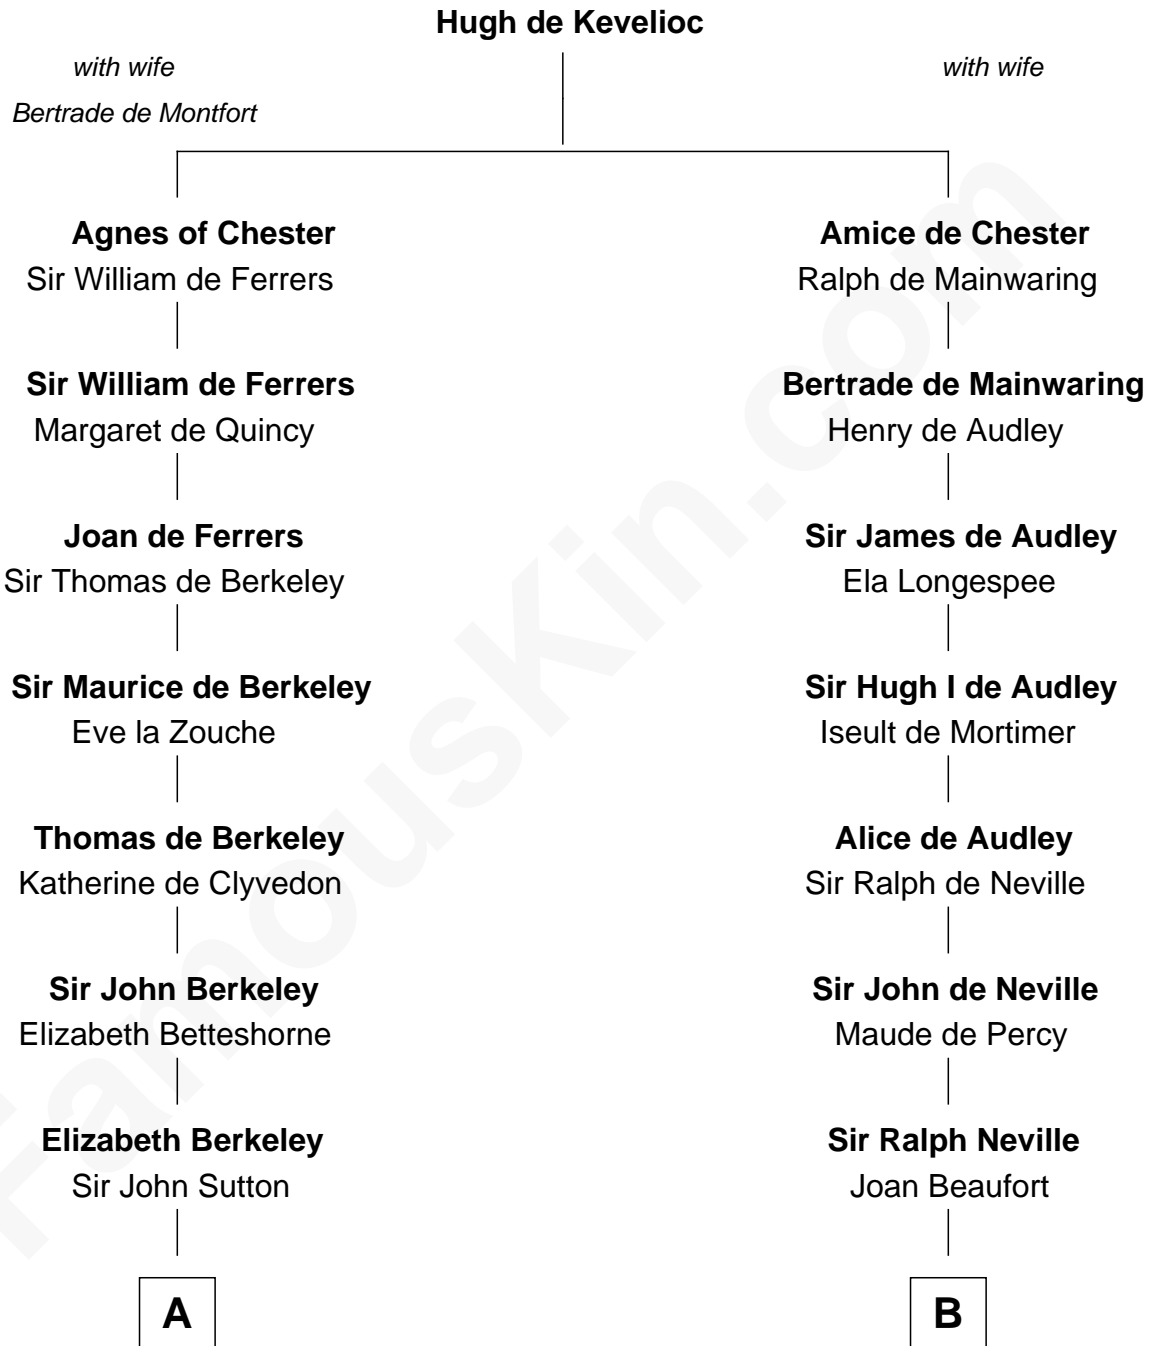

FamousKin.com Relationship Chart of

Allen Dulles

5th Director of the C.I.A.

11th cousin 10 times removed of

Catherine Parr

6th Wife of King Henry VIII

C

—
Joanna Leffingwell

Charles Lathrop

—
Harriet Wadsworth Lathrop

Rev. Miron Winslow

—
Harriet Lathrop Winslow

Rev. John Welsh Dulles

—
Allen Macy Dulles

Edith Foster

—
Allen Dulles