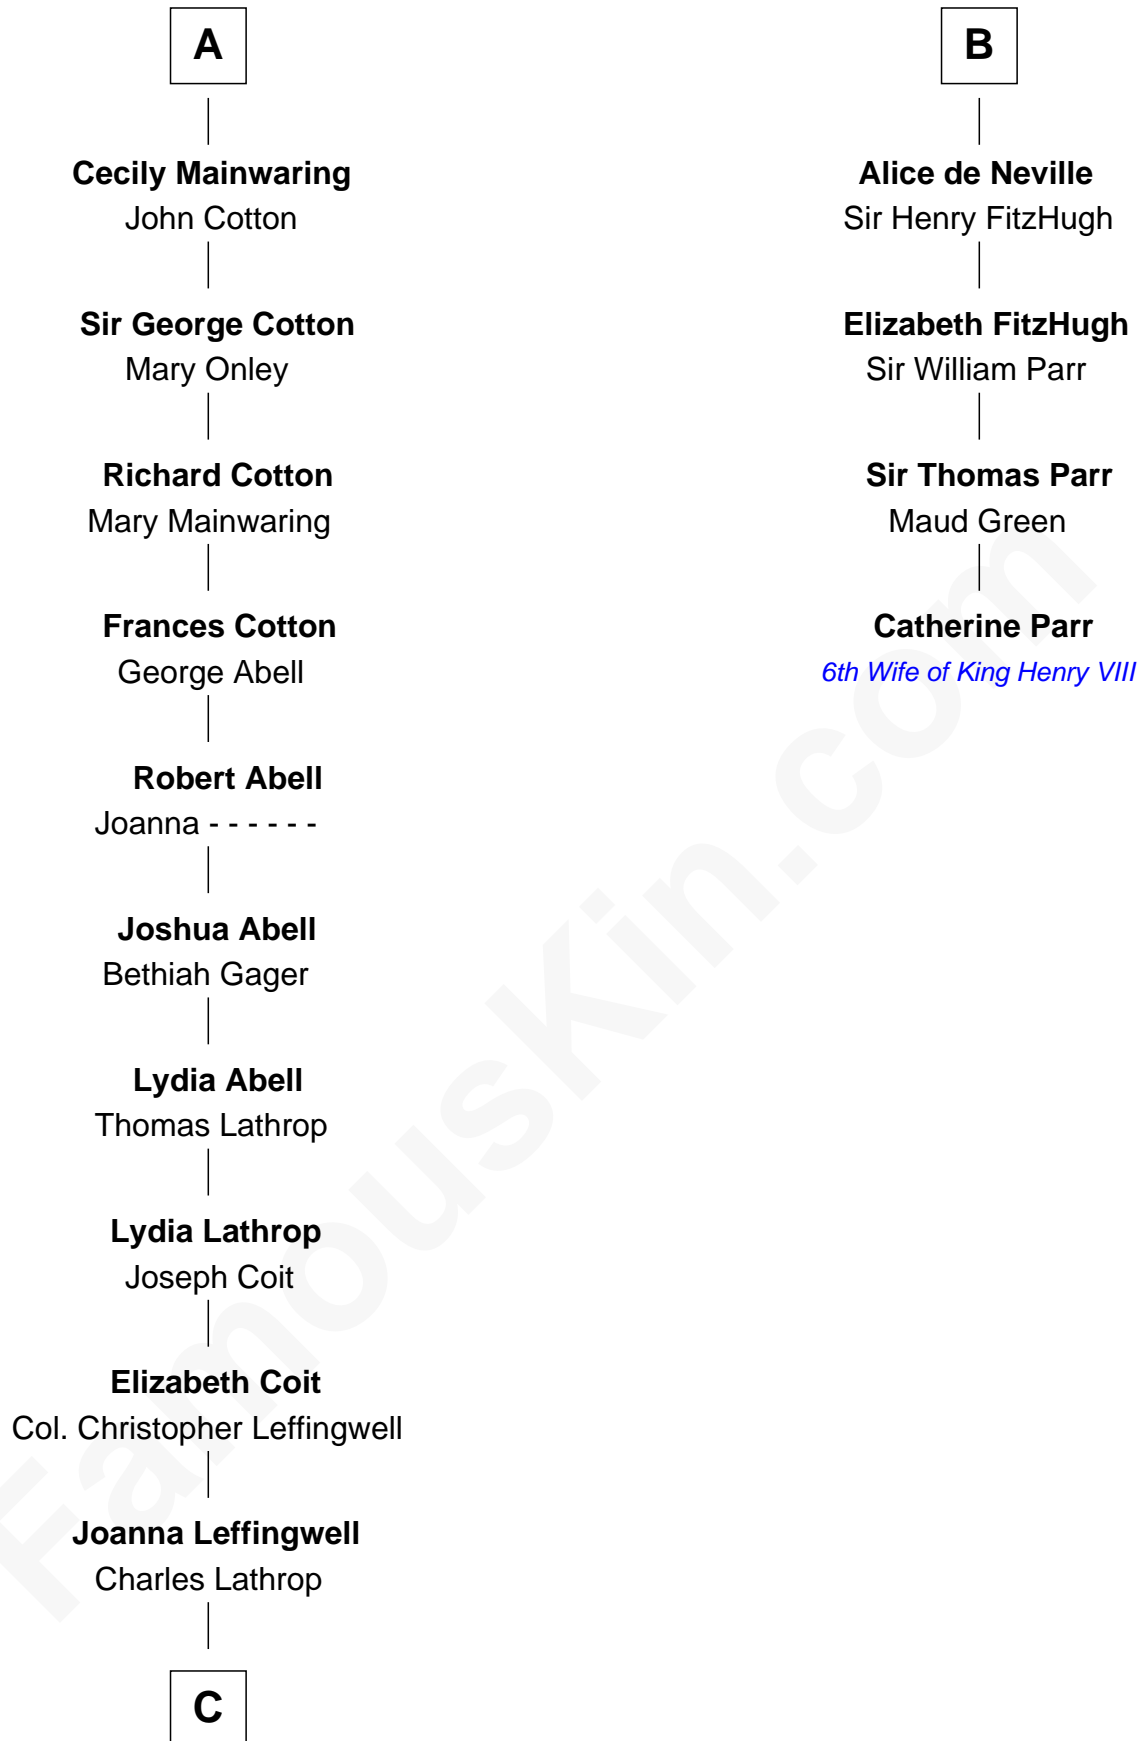

FamousKin.com Relationship Chart of

Allen Dulles

5th Director of the C.I.A.

10th cousin 10 times removed of

Catherine Parr

6th Wife of King Henry VIII

C

—
Harriet Wadsworth Lathrop

Rev. Miron Winslow

—
Harriet Lathrop Winslow

Rev. John Welsh Dulles

—
Allen Macy Dulles

Edith Foster

—
Allen Dulles

5th Director of the C.I.A.

FamousKin.com