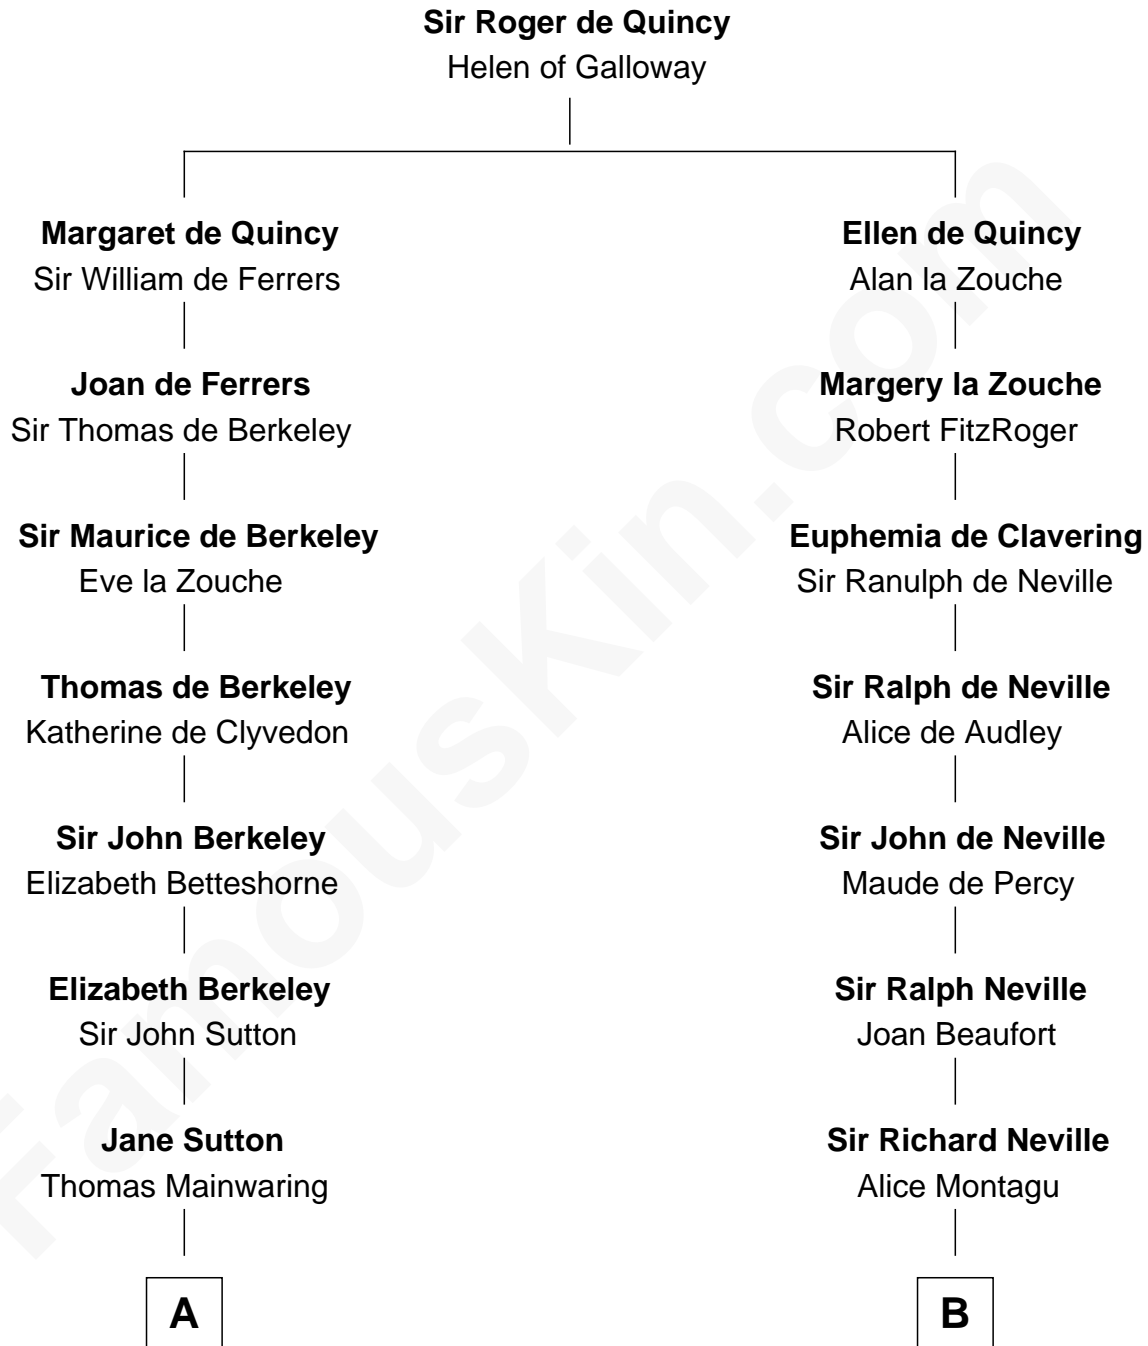

FamousKin.com Relationship Chart of

Allen Dulles

5th Director of the C.I.A.

10th cousin 10 times removed of

Catherine Parr

6th Wife of King Henry VIII

C

—
Harriet Wadsworth Lathrop

Rev. Miron Winslow

—
Harriet Lathrop Winslow

Rev. John Welsh Dulles

—
Allen Macy Dulles

Edith Foster

—
Allen Dulles

5th Director of the C.I.A.

FamousKin.com