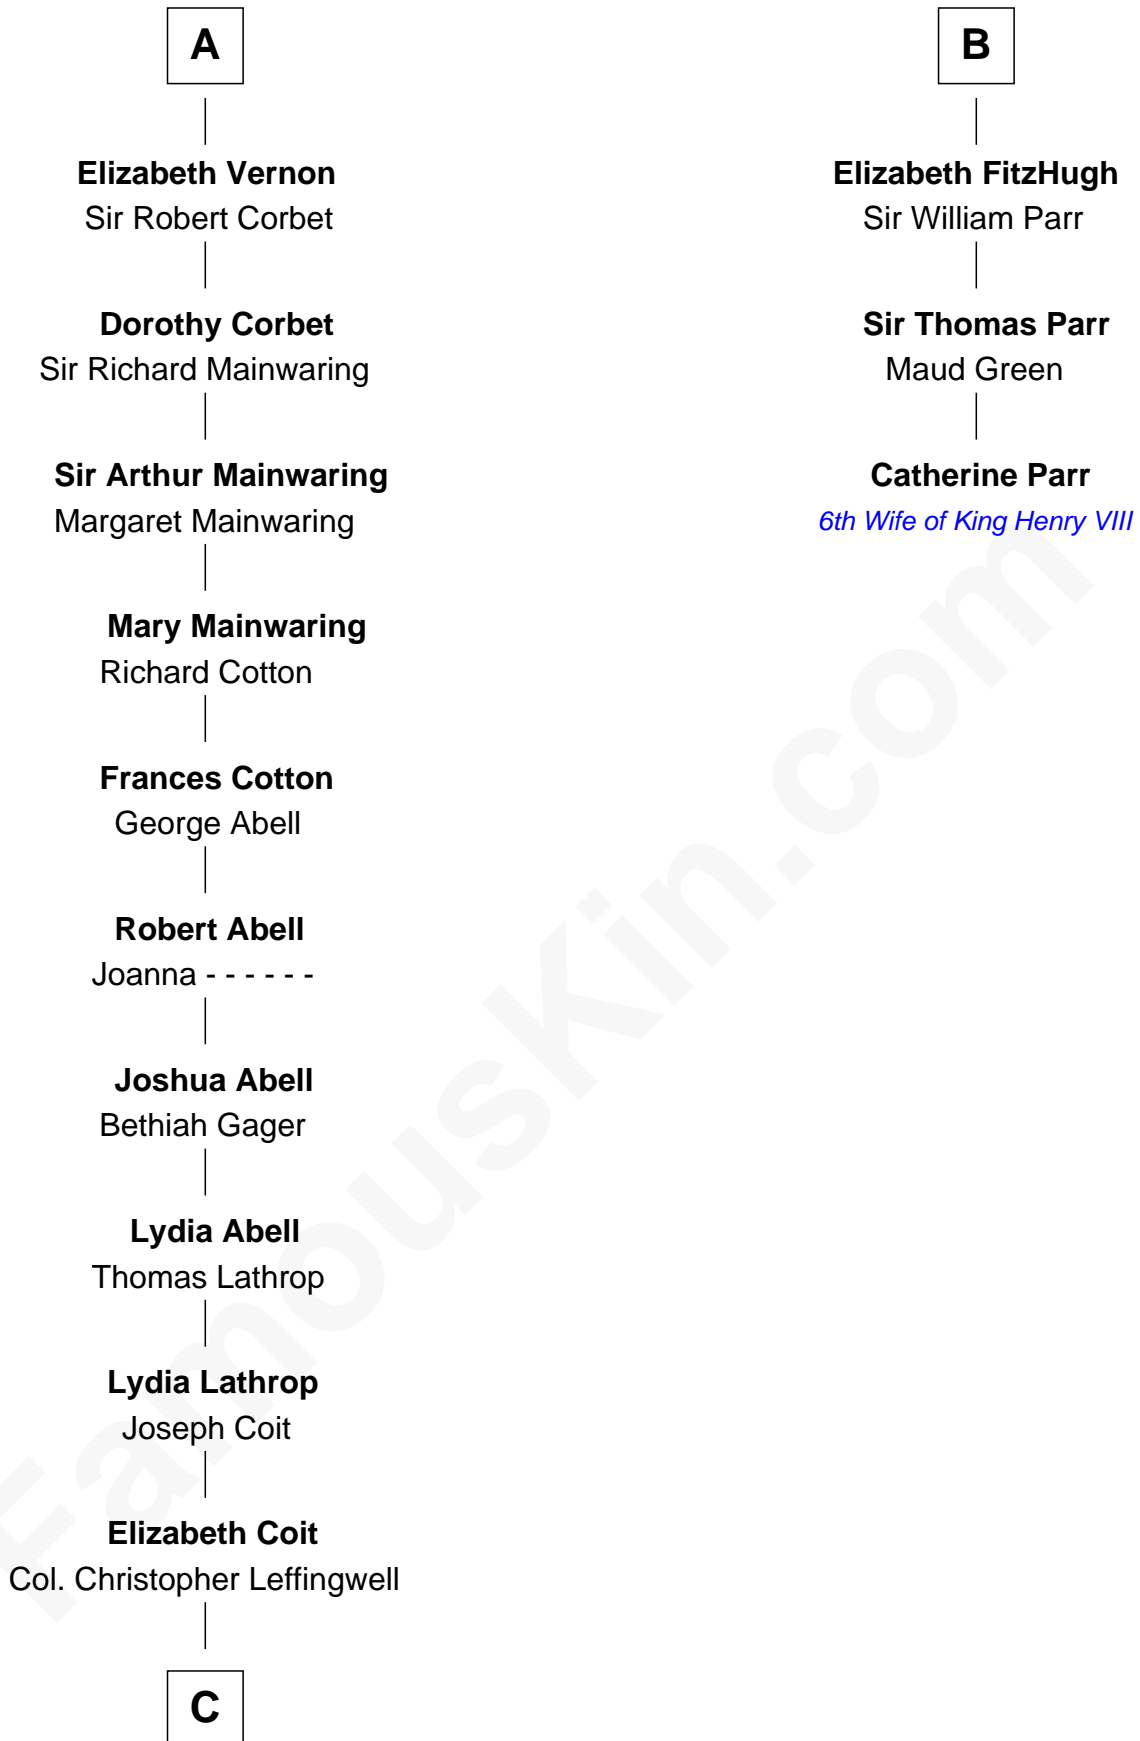

FamousKin.com Relationship Chart of

Allen Dulles

5th Director of the C.I.A.

9th cousin 12 times removed of

Catherine Parr

6th Wife of King Henry VIII

C

—
Joanna Leffingwell

Charles Lathrop

—
Harriet Wadsworth Lathrop

Rev. Miron Winslow

—
Harriet Lathrop Winslow

Rev. John Welsh Dulles

—
Allen Macy Dulles

Edith Foster

—
Allen Dulles