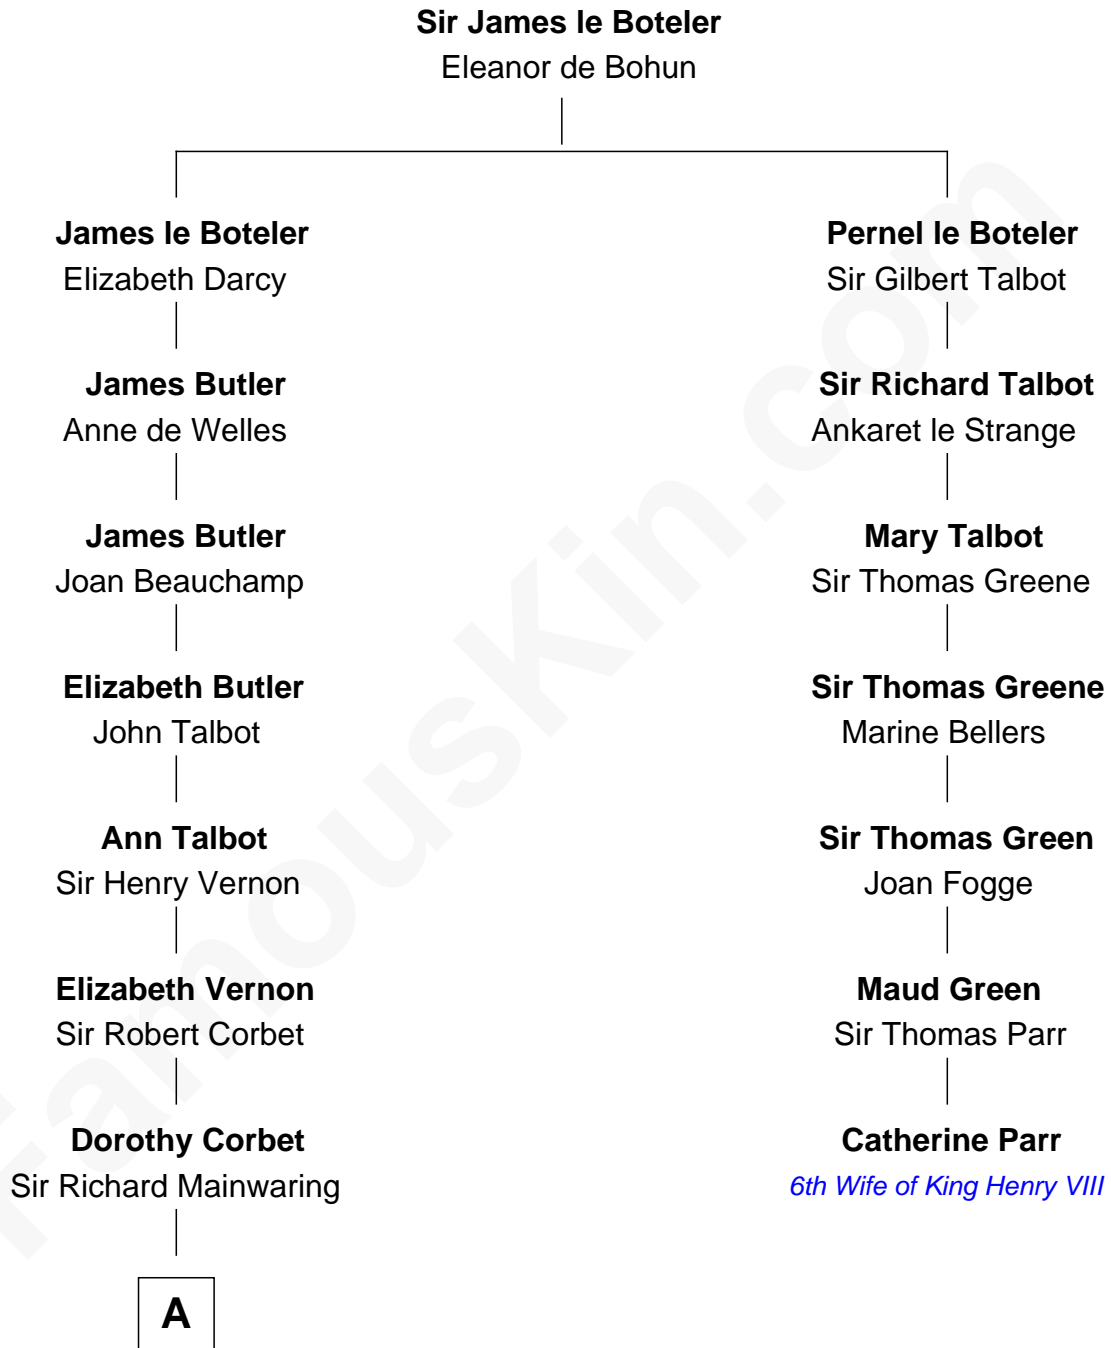

FamousKin.com Relationship Chart of

Allen Dulles

5th Director of the C.I.A.

6th cousin 13 times removed of

Catherine Parr

6th Wife of King Henry VIII

B

—
Harriet Lathrop Winslow