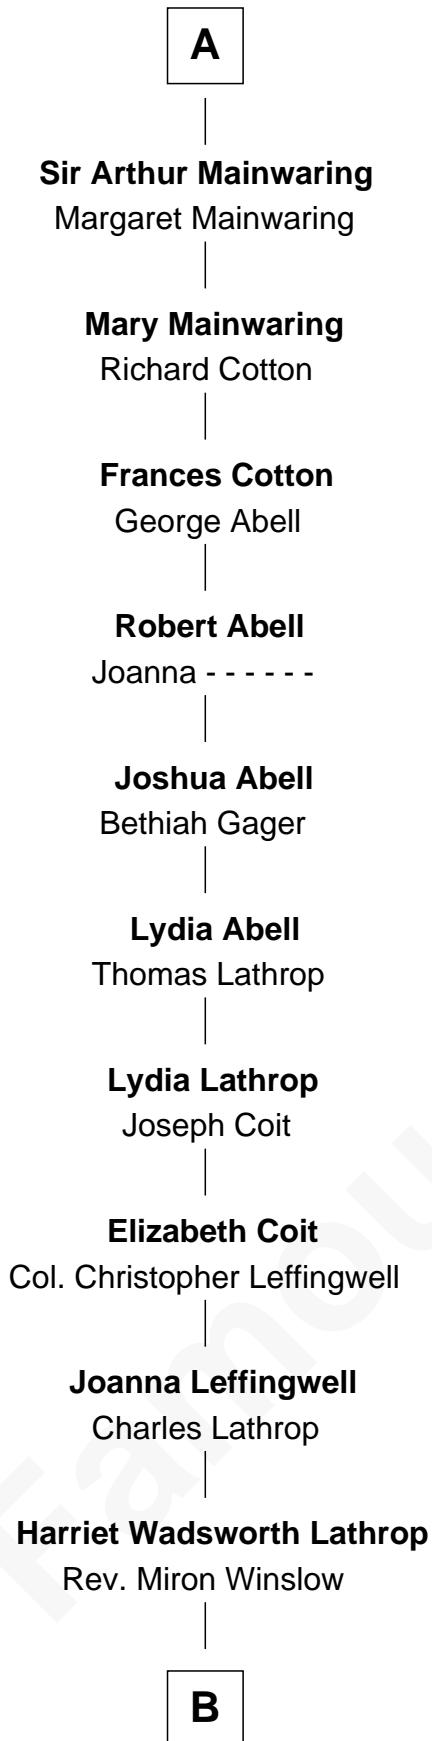

FamousKin.com Relationship Chart of

Allen Dulles

5th Director of the C.I.A.

6th cousin 13 times removed of

Catherine Parr

6th Wife of King Henry VIII

B

—
Harriet Lathrop Winslow

Rev. John Welsh Dulles

—
Allen Macy Dulles

Edith Foster

—
Allen Dulles

5th Director of the C.I.A.

FamousKin.com