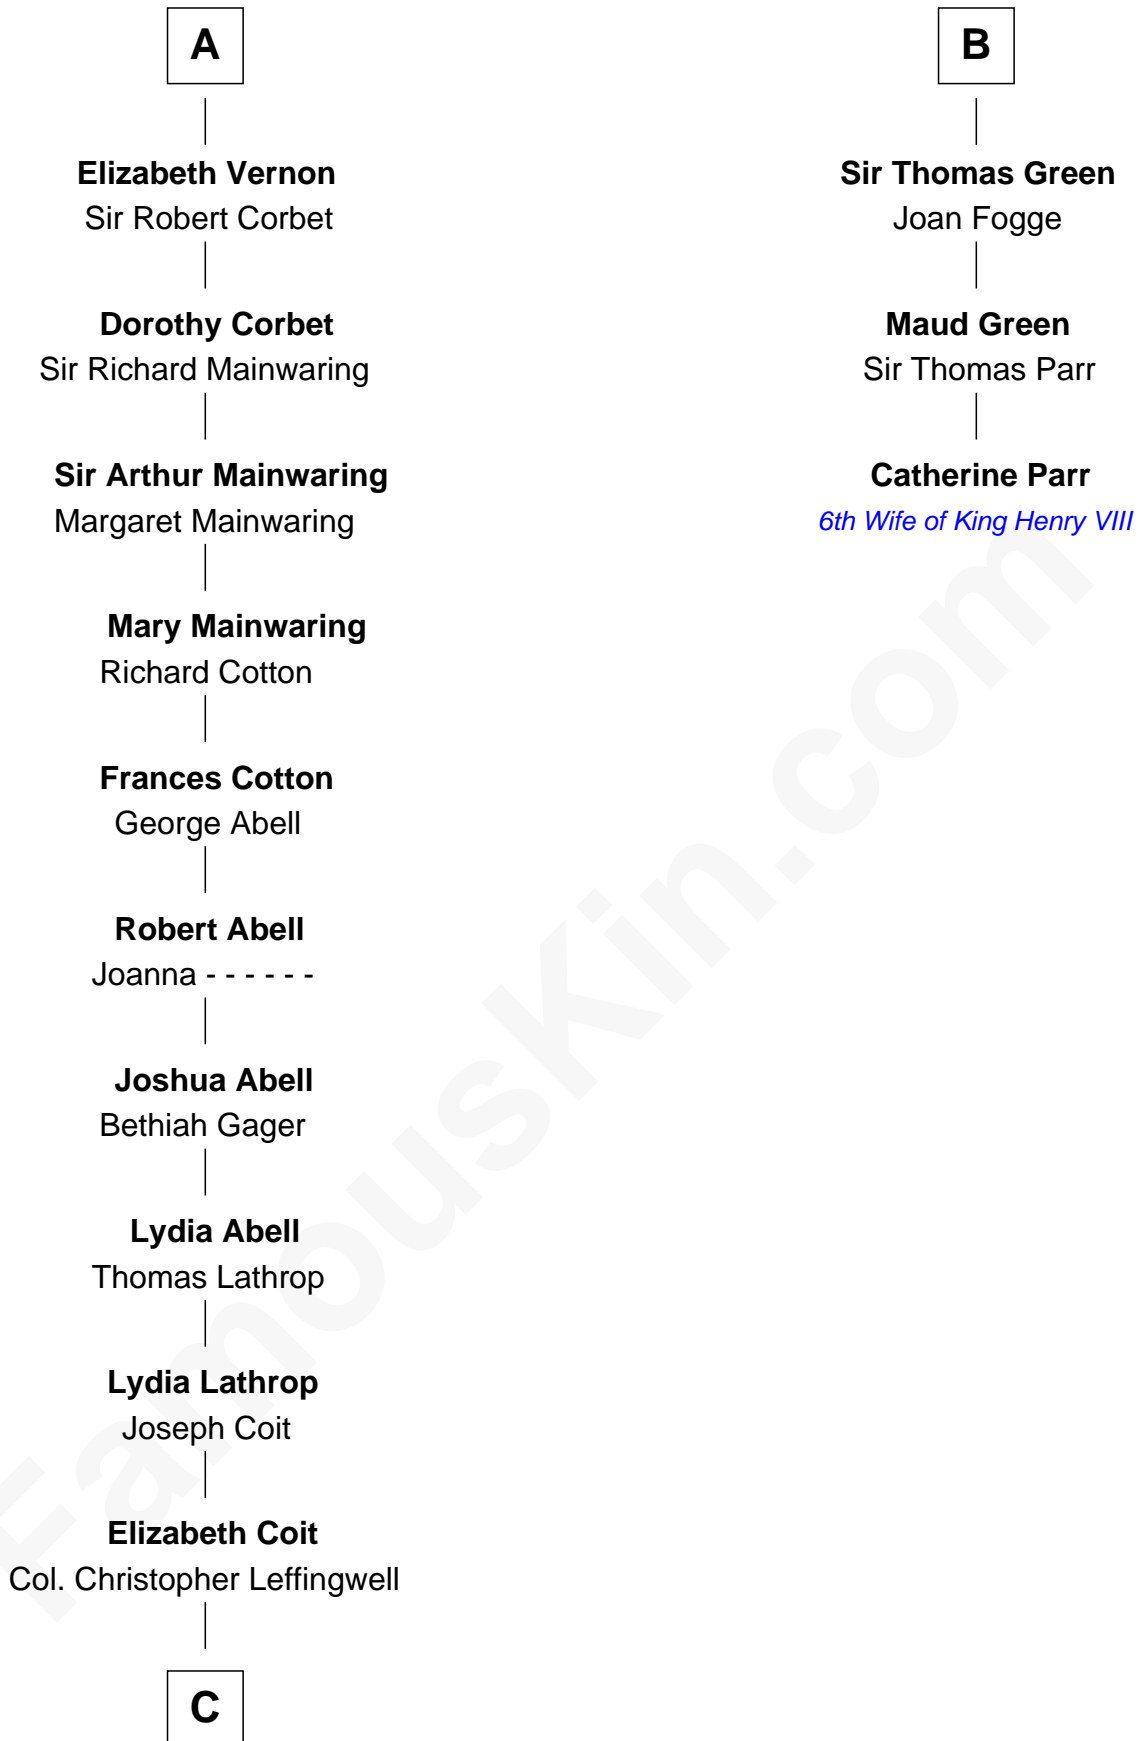

FamousKin.com Relationship Chart of

Allen Dulles

5th Director of the C.I.A.

9th cousin 12 times removed of

Catherine Parr

6th Wife of King Henry VIII

C

—
Joanna Leffingwell

Charles Lathrop

—
Harriet Wadsworth Lathrop

Rev. Miron Winslow

—
Harriet Lathrop Winslow

Rev. John Welsh Dulles

—
Allen Macy Dulles

Edith Foster

—
Allen Dulles