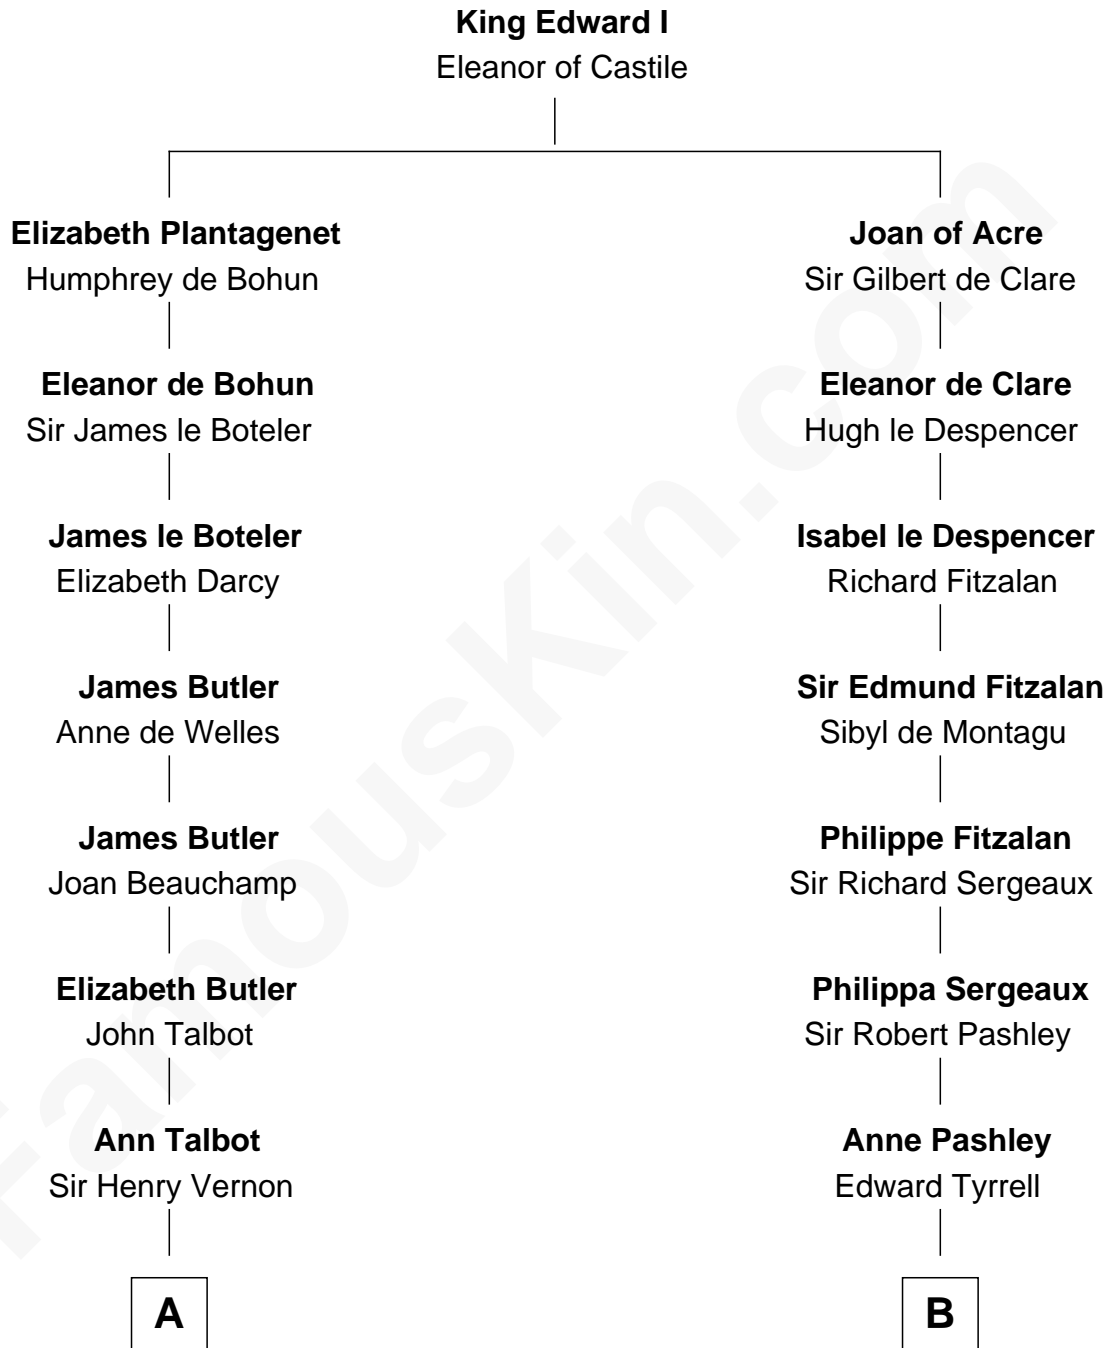

FamousKin.com Relationship Chart of

Allen Dulles

5th Director of the C.I.A.

20th cousin 1 time removed of

General James Longstreet

Confederate Army - U.S. Civil War

C

Joanna Leffingwell

Charles Lathrop

Harriet Wadsworth Lathrop

Rev. Miron Winslow

Harriet Lathrop Winslow

Rev. John Welsh Dulles

Allen Macy Dulles

Edith Foster

Allen Dulles