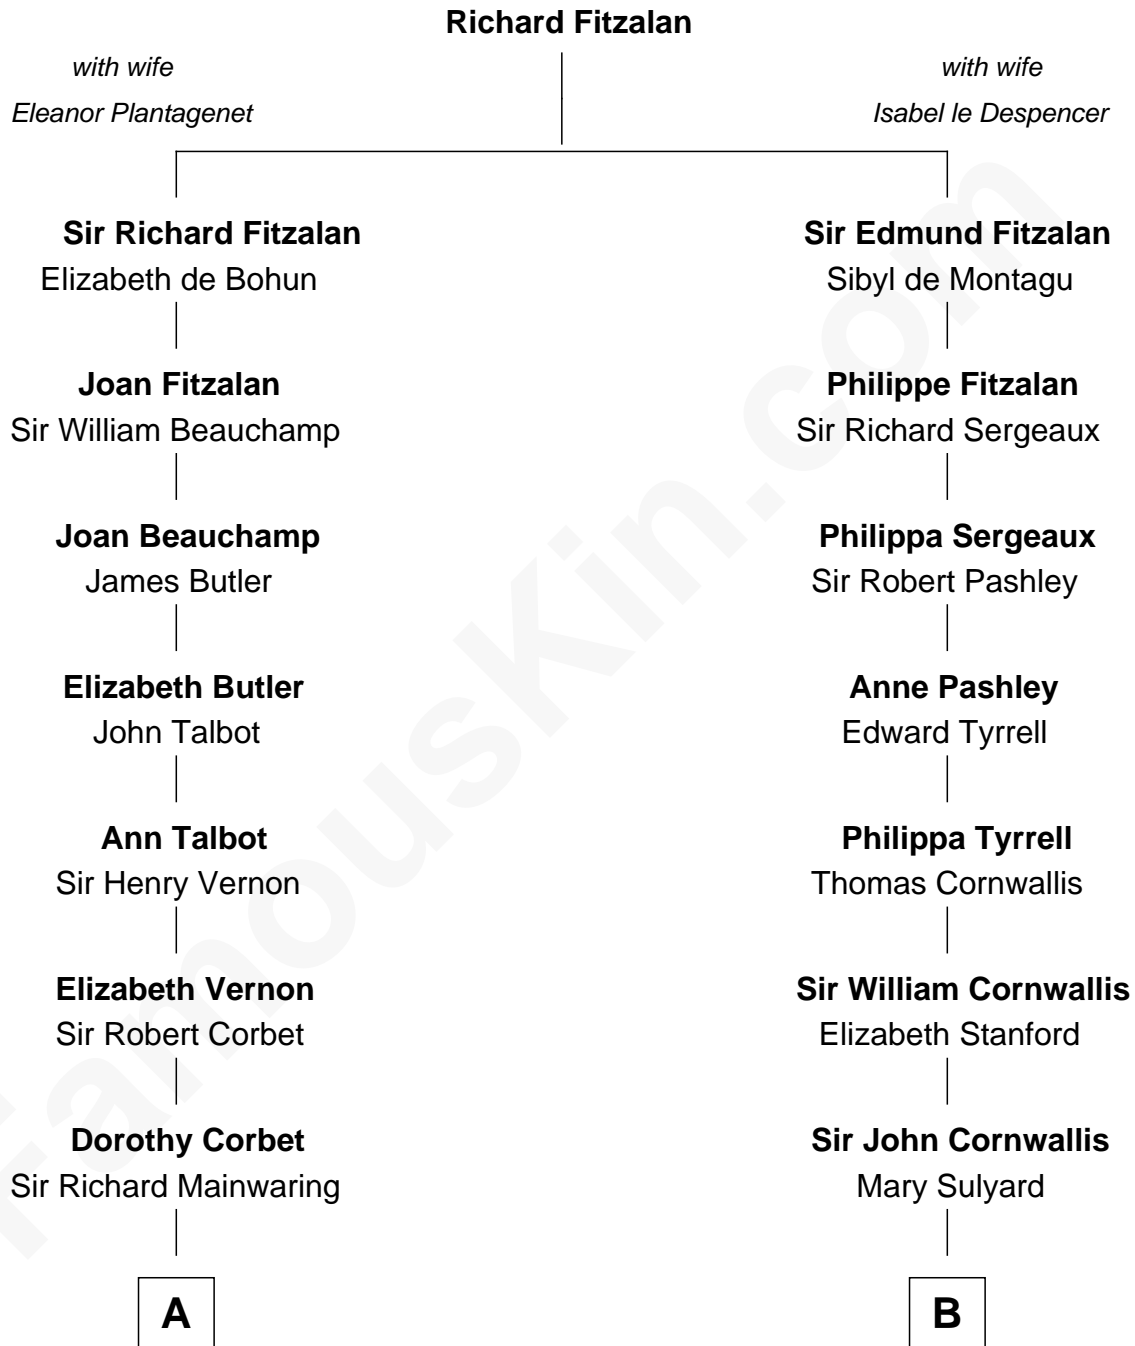

FamousKin.com Relationship Chart of

Allen Dulles

5th Director of the C.I.A.

17th cousin 2 times removed of

General James Longstreet

Confederate Army - U.S. Civil War

C

—
Harriet Lathrop Winslow