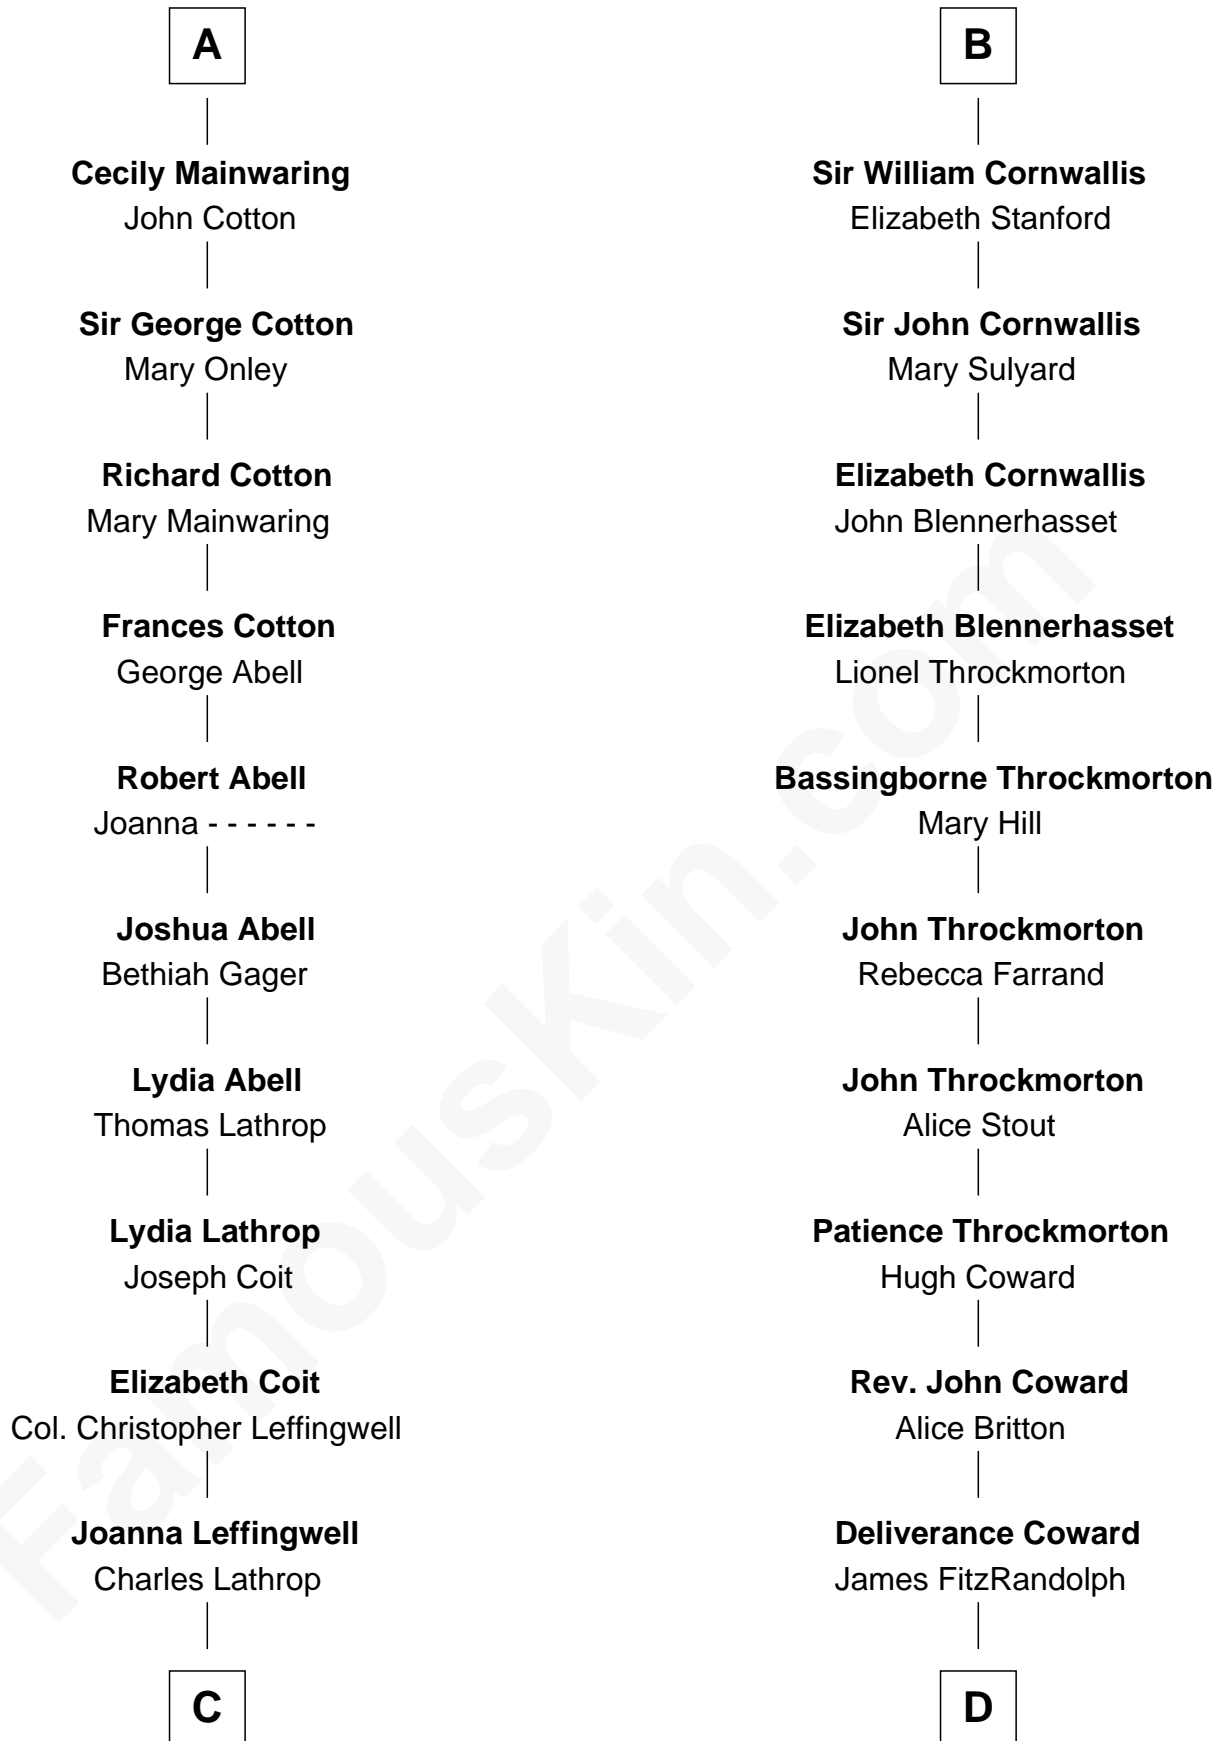

# FamousKin.com Relationship Chart of

**Allen Dulles**

*5th Director of the C.I.A.*

19th cousin 1 time removed of

**General James Longstreet**

*Confederate Army - U.S. Civil War*

**Sir Hugh le Despencer**

Isabella de Beauchamp

Eleanor de Clare

**Isabel le Despencer**

Richard Fitzalan

**Sir Edmund Fitzalan**

Sibyl de Montagu

**Philippe Fitzalan**

Sir Richard Sergeaux

**Philippa Sergeaux**

Sir Robert Pashley

**Anne Pashley**

Edward Tyrrell

**Philippa Tyrrell**

Thomas Cornwallis

**B**

**C**

**Harriet Wadsworth Lathrop**