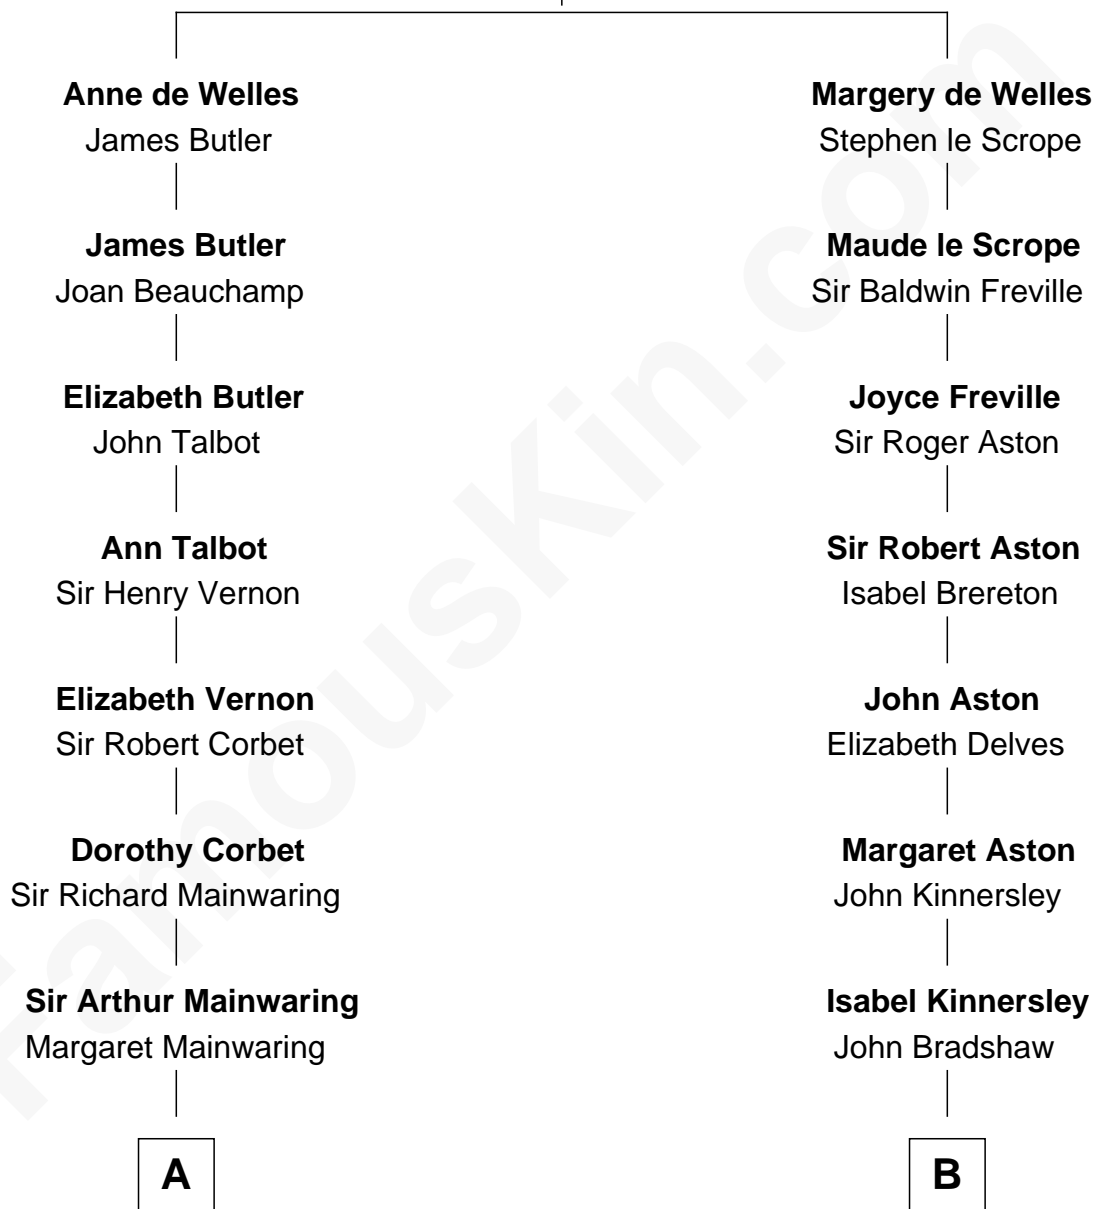

FamousKin.com Relationship Chart of

Allen Dulles

5th Director of the C.I.A.

17th cousin 1 time removed of

General James Longstreet

Confederate Army - U.S. Civil War

John de Welles

Maud de Roos

C

—
Allen Macy Dulles

Edith Foster

—
Allen Dulles

5th Director of the C.I.A.

FamousKin.com