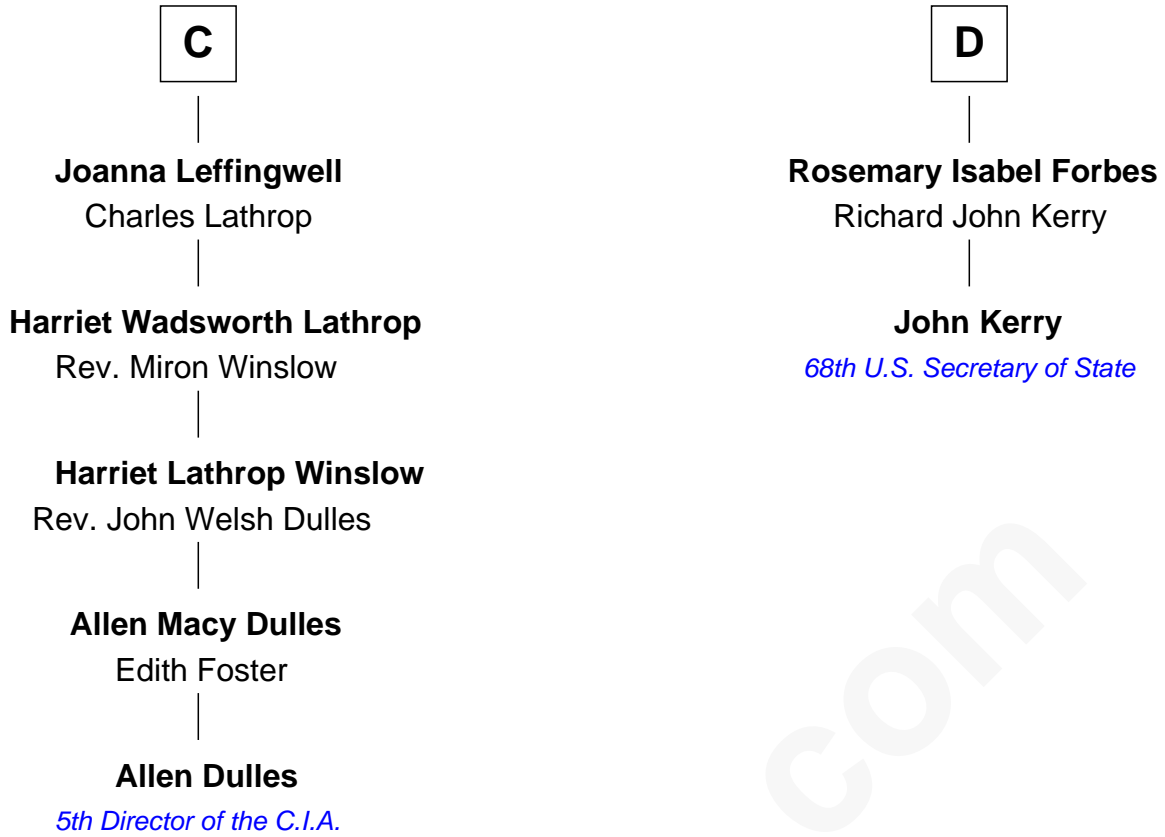

FamousKin.com Relationship Chart of

Allen Dulles

5th Director of the C.I.A.

18th cousin 3 times removed of

John Kerry

68th U.S. Secretary of State

FamousKin.com