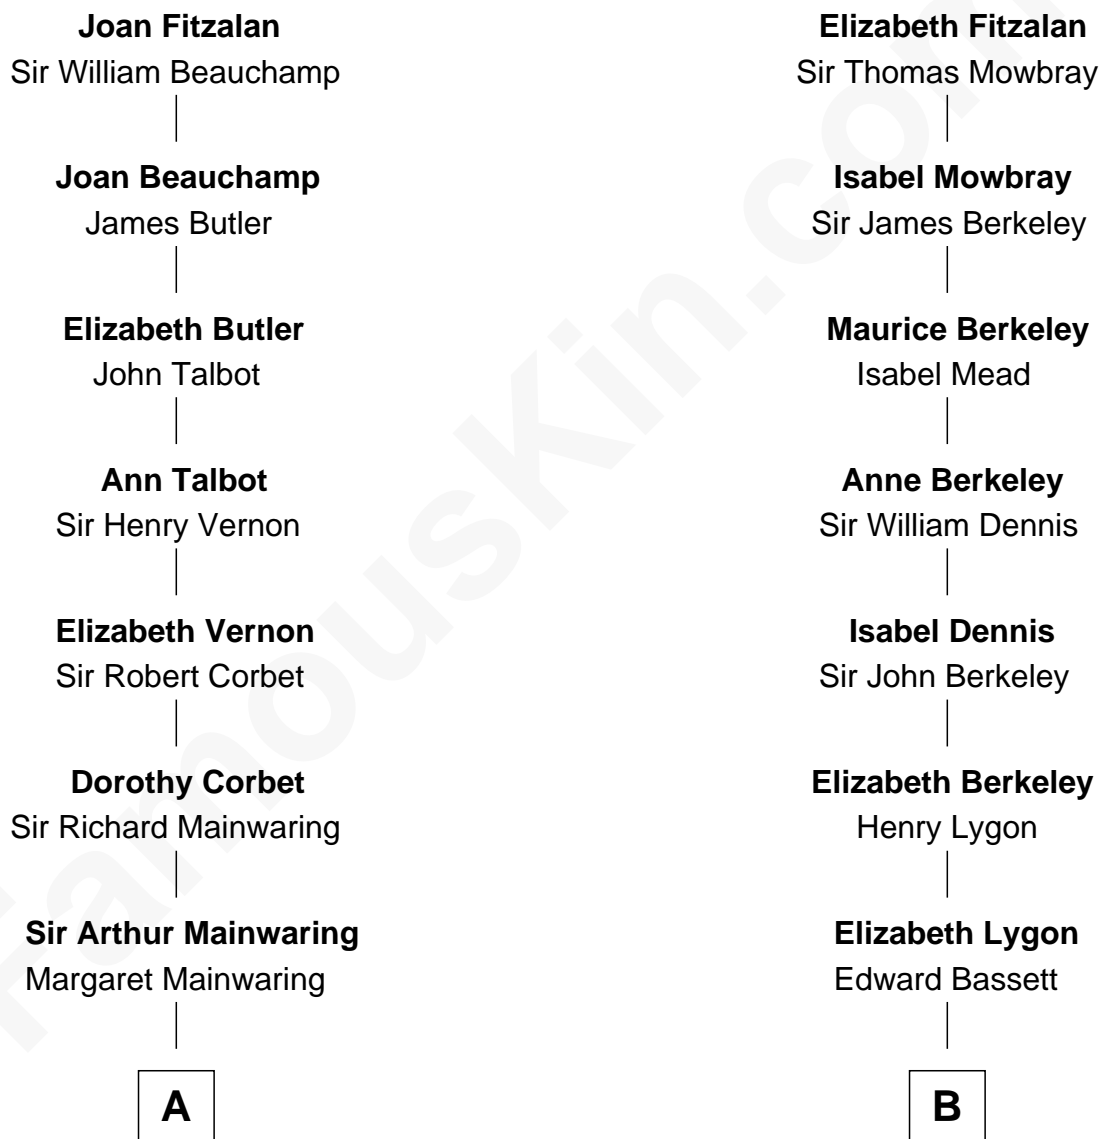

# FamousKin.com Relationship Chart of

**Allen Dulles**

*5th Director of the C.I.A.*

17th cousin 1 time removed of

**John Kerry**

*68th U.S. Secretary of State*

**Sir Richard Fitzalan**

Elizabeth de Bohun