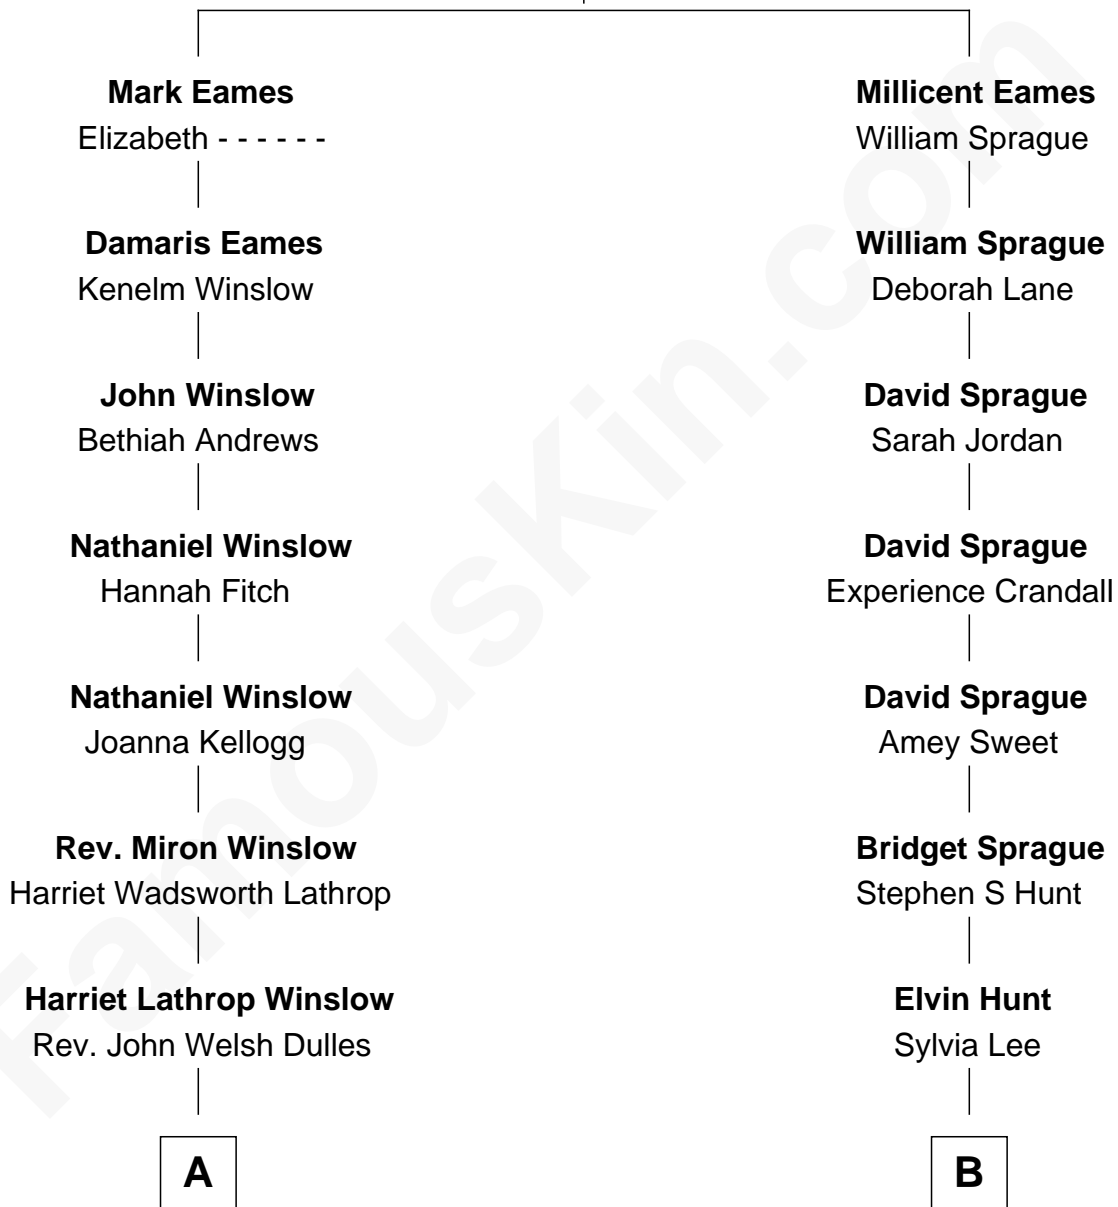

FamousKin.com Relationship Chart of

Allen Dulles

5th Director of the C.I.A.

8th cousin 2 times removed of

Lucille Ball

TV Actress - "I Love Lucy"

Anthony Eames

Margery - - - - -

A

Allen Macy Dulles

Edith Foster

Allen Dulles

5th Director of the C.I.A.

B

Reuben Hunt

Eveline Frances Bailey