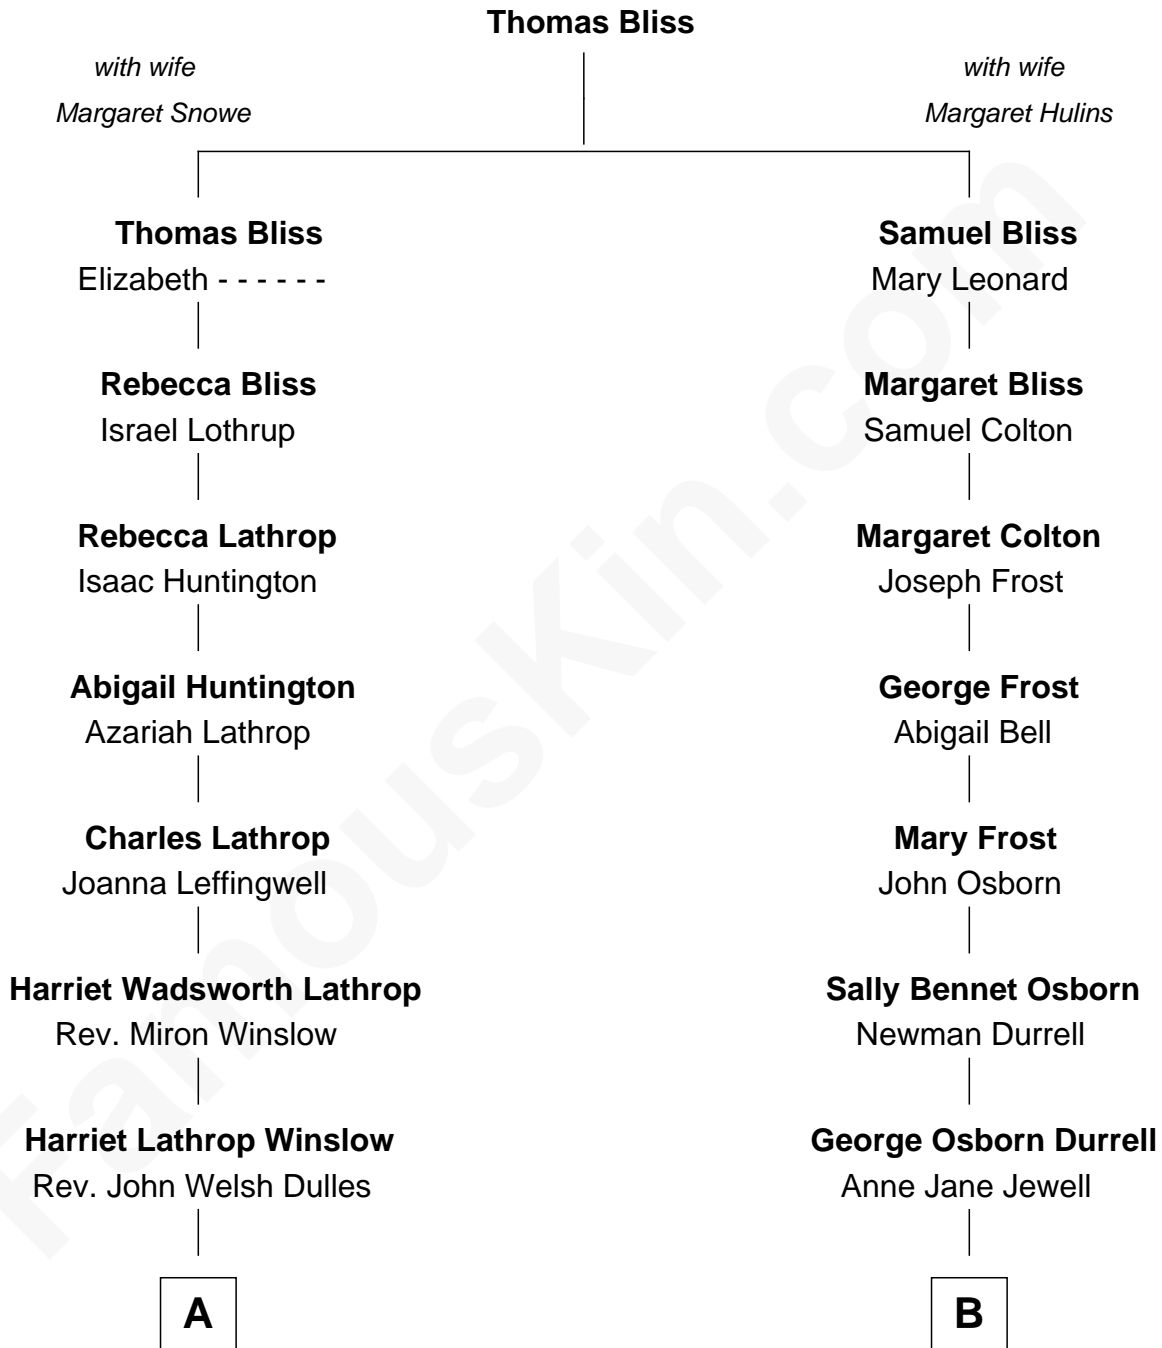

FamousKin.com Relationship Chart of

Allen Dulles

5th Director of the C.I.A.

8th cousin 1 time removed of

Lucille Ball

TV Actress - "I Love Lucy"

A

Allen Macy Dulles

Edith Foster

Allen Dulles

5th Director of the C.I.A.

B

Nellie Rebecca Durrell

Jasper Clinton Ball

Henry Durrell Ball

Desiree Evelyn Hunt