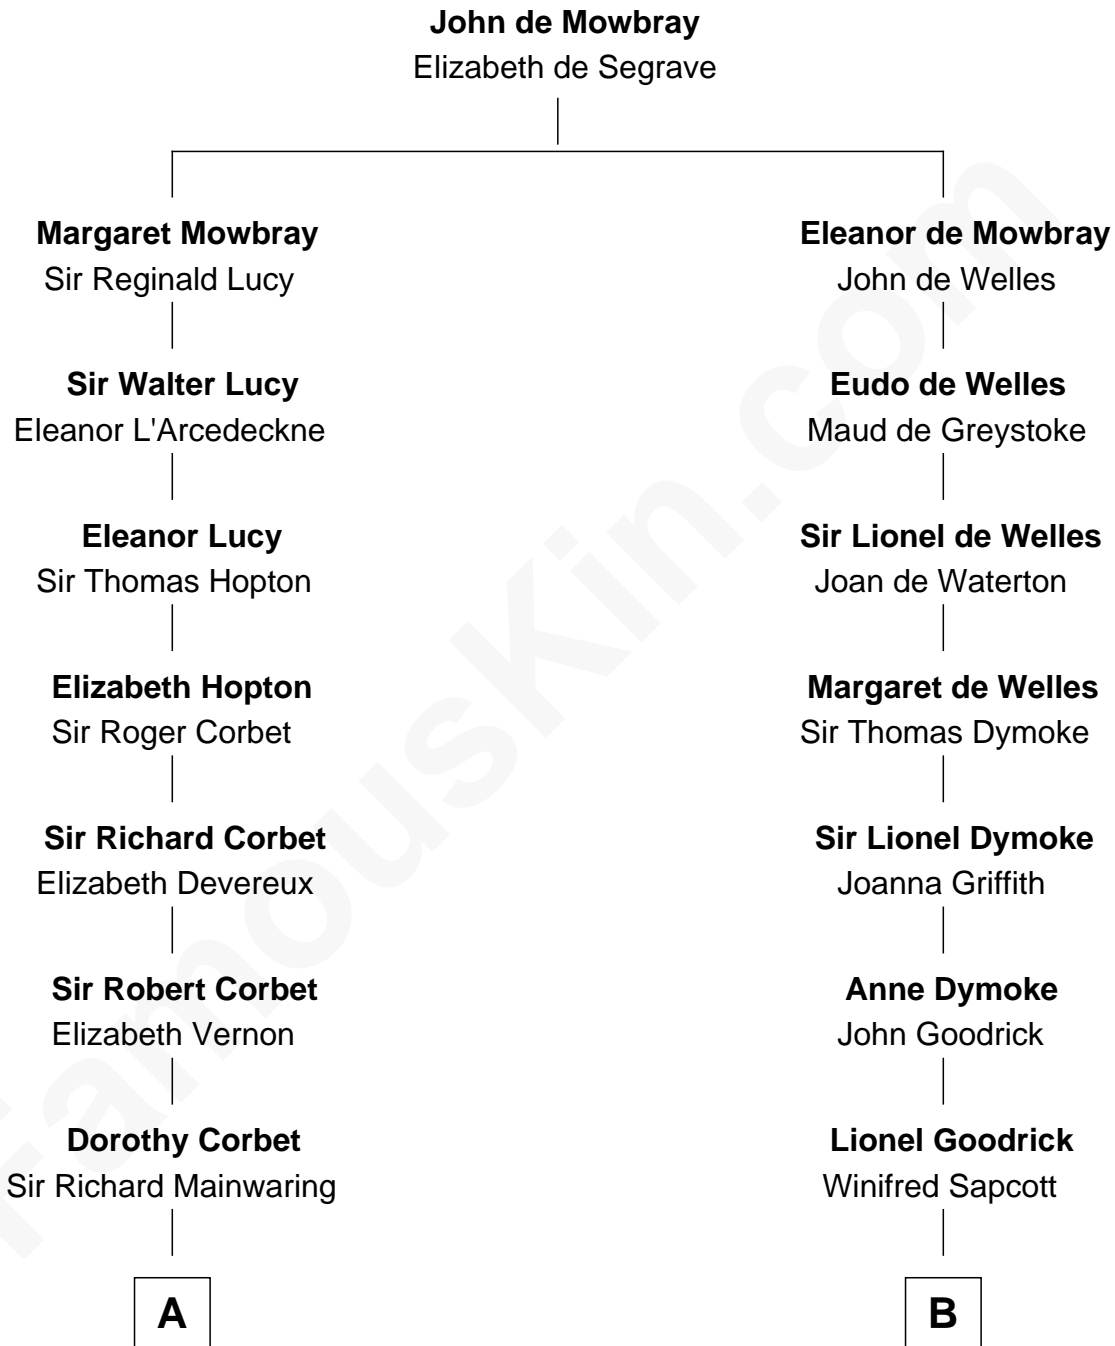

FamousKin.com Relationship Chart of

Allen Dulles

5th Director of the C.I.A.

19th cousin of

Lucille Ball

TV Actress - "I Love Lucy"

C

Harriet Lathrop Winslow
Rev. John Welsh Dulles

Allen Macy Dulles
Edith Foster

Allen Dulles
5th Director of the C.I.A.

D

Nellie Rebecca Durrell
Jasper Clinton Ball

Henry Durrell Ball
Desiree Evelyn Hunt

Lucille Ball
TV Actress - "I Love Lucy"

FamousKin.com