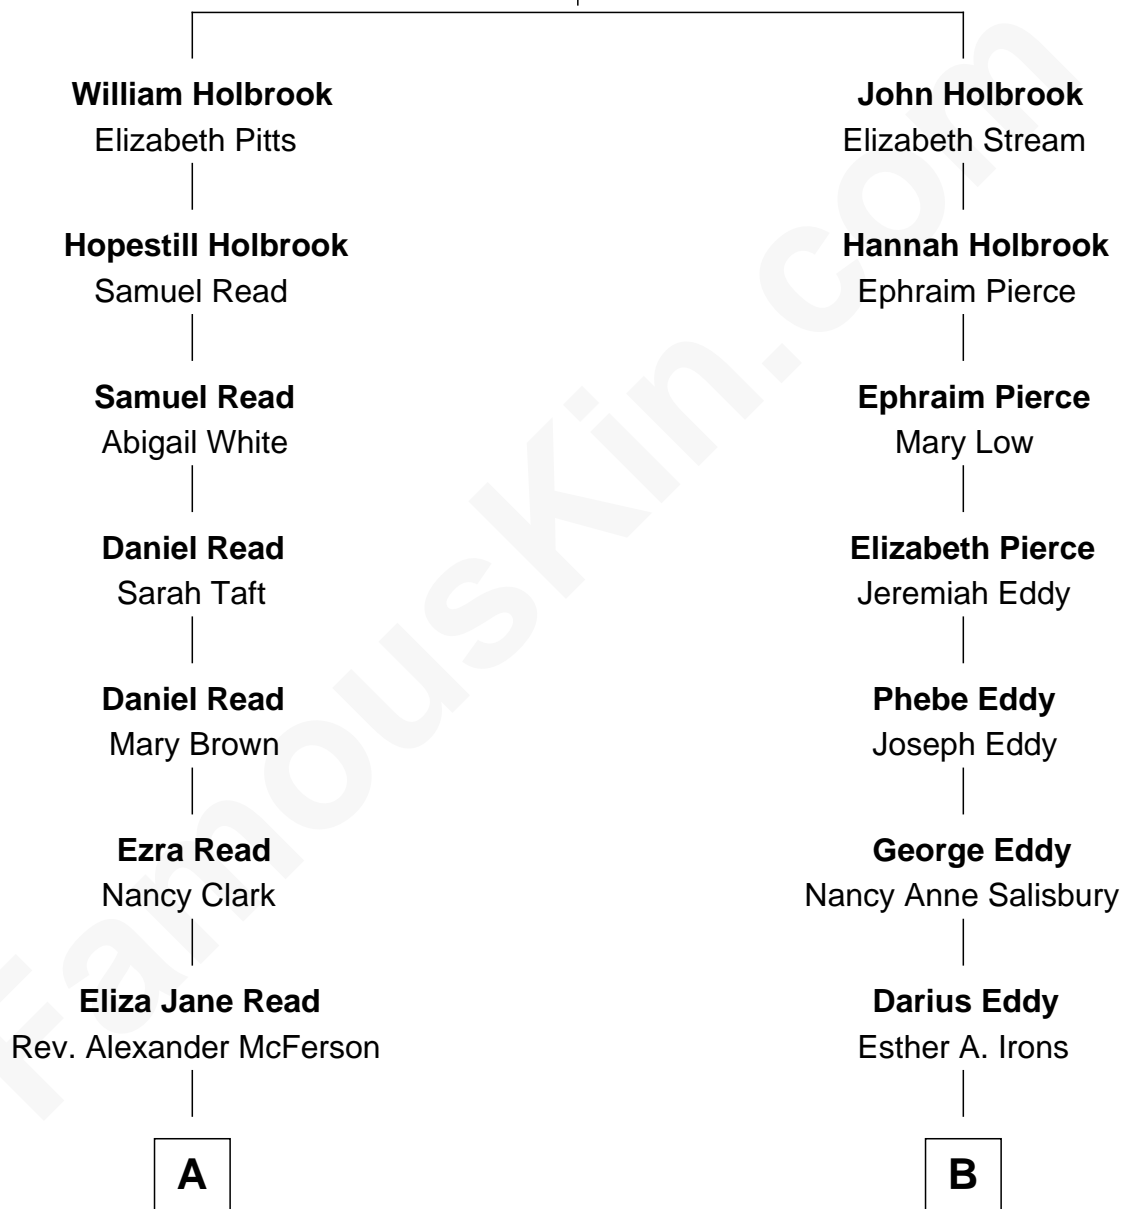

FamousKin.com Relationship Chart of

Allen Dulles

5th Director of the C.I.A.

9th cousin of

Nelson Eddy

Movie Actor and Singer

Thomas Holbrook

Jane Powys