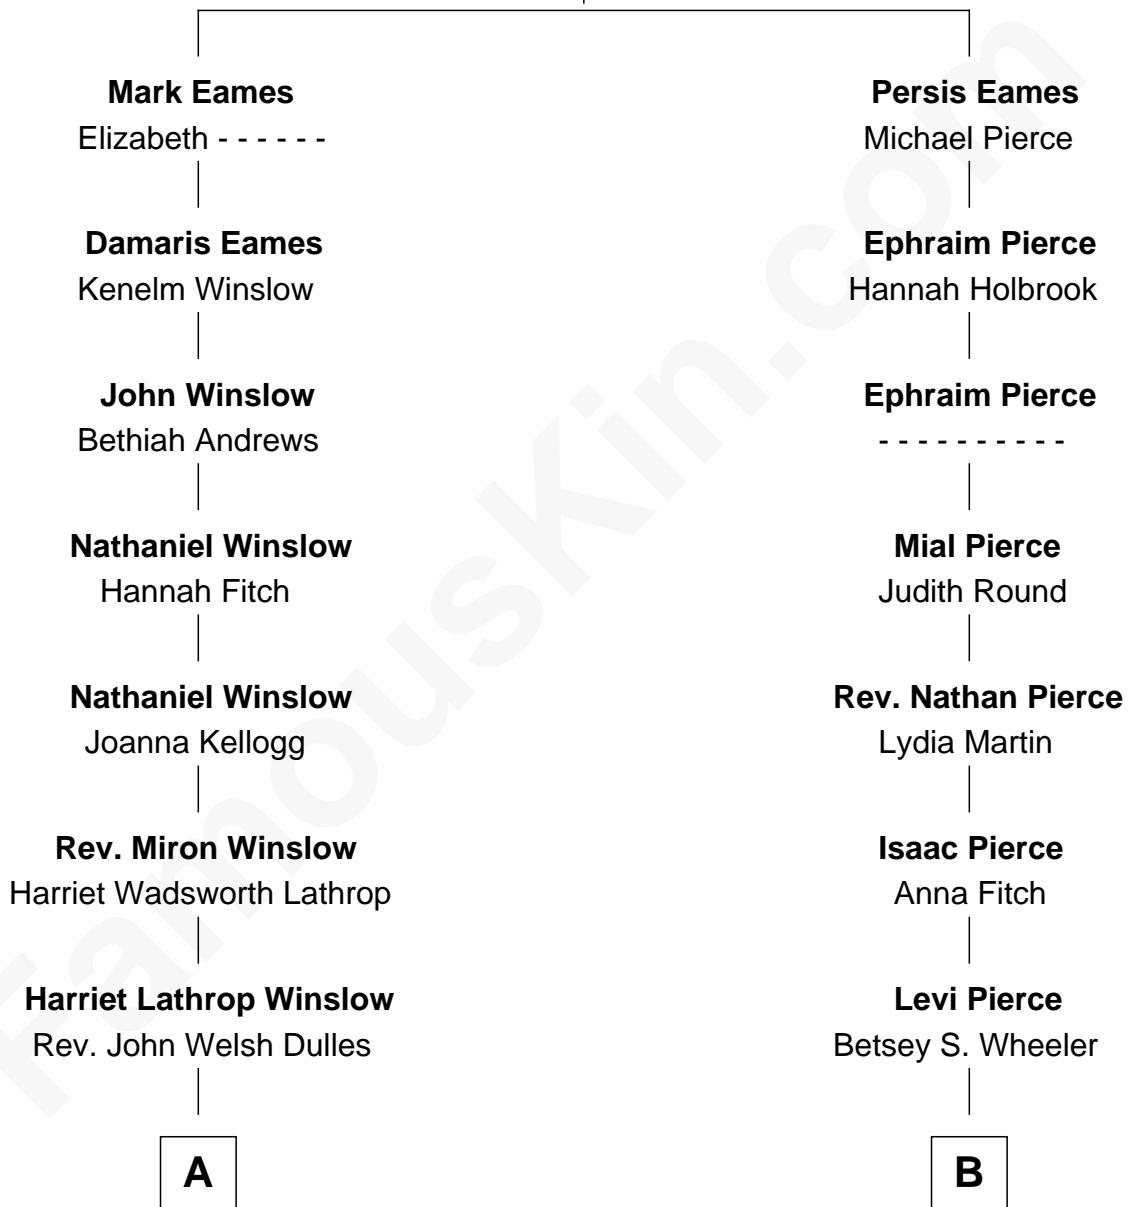

# FamousKin.com Relationship Chart of

**Allen Dulles**

*5th Director of the C.I.A.*

8th cousin 4 times removed of

**Jeb Bush**

*43rd Governor of Florida*

**Anthony Eames**

Margery - - - - -

**A**

**Allen Macy Dulles**

Edith Foster

**Allen Dulles**

*5th Director of the C.I.A.*

**B**

**Elizabeth Slade Pierce**

Cortland Philip Livingston Butler

**Mary Elizabeth Butler**

Robert Emmet Sheldon

**Flora Sheldon**

Samuel Prescott Bush

**Prescott Sheldon Bush**

Dorothy Wear Walker

**George Herbert Walker Bush**

Barbara Pierce