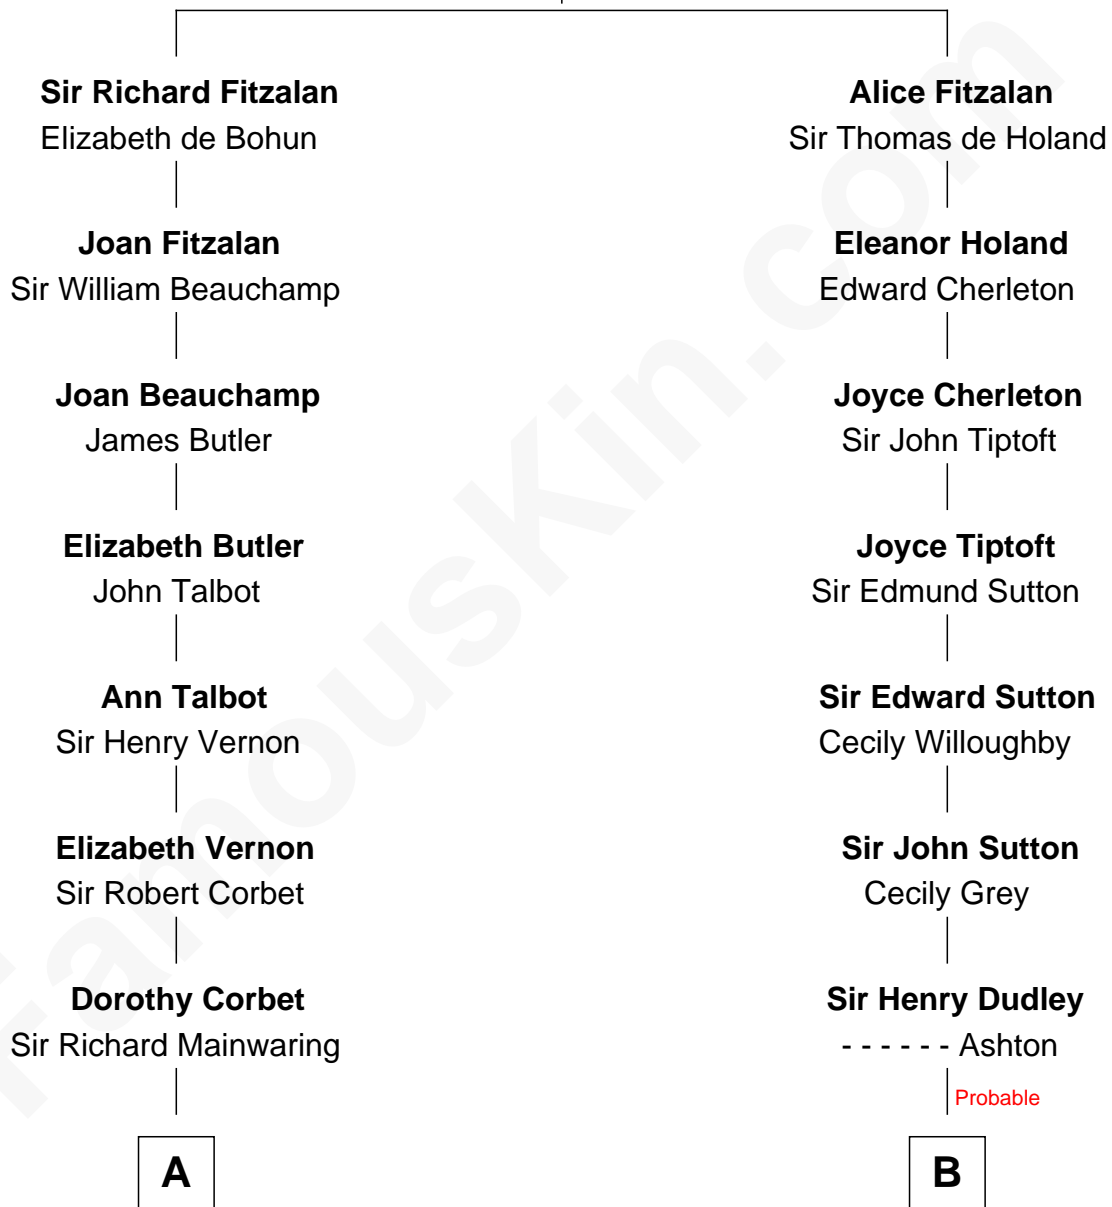

# FamousKin.com Relationship Chart of

**Allen Dulles**

*5th Director of the C.I.A.*

16th cousin 3 times removed of

**John Brown**

*American Abolitionist*

**Richard Fitzalan**  
Eleanor Plantagenet

**C**

—  
**Harriet Lathrop Winslow**

Rev. John Welsh Dulles

—  
**Allen Macy Dulles**

Edith Foster

—  
**Allen Dulles**

*5th Director of the C.I.A.*

FamousKin.com