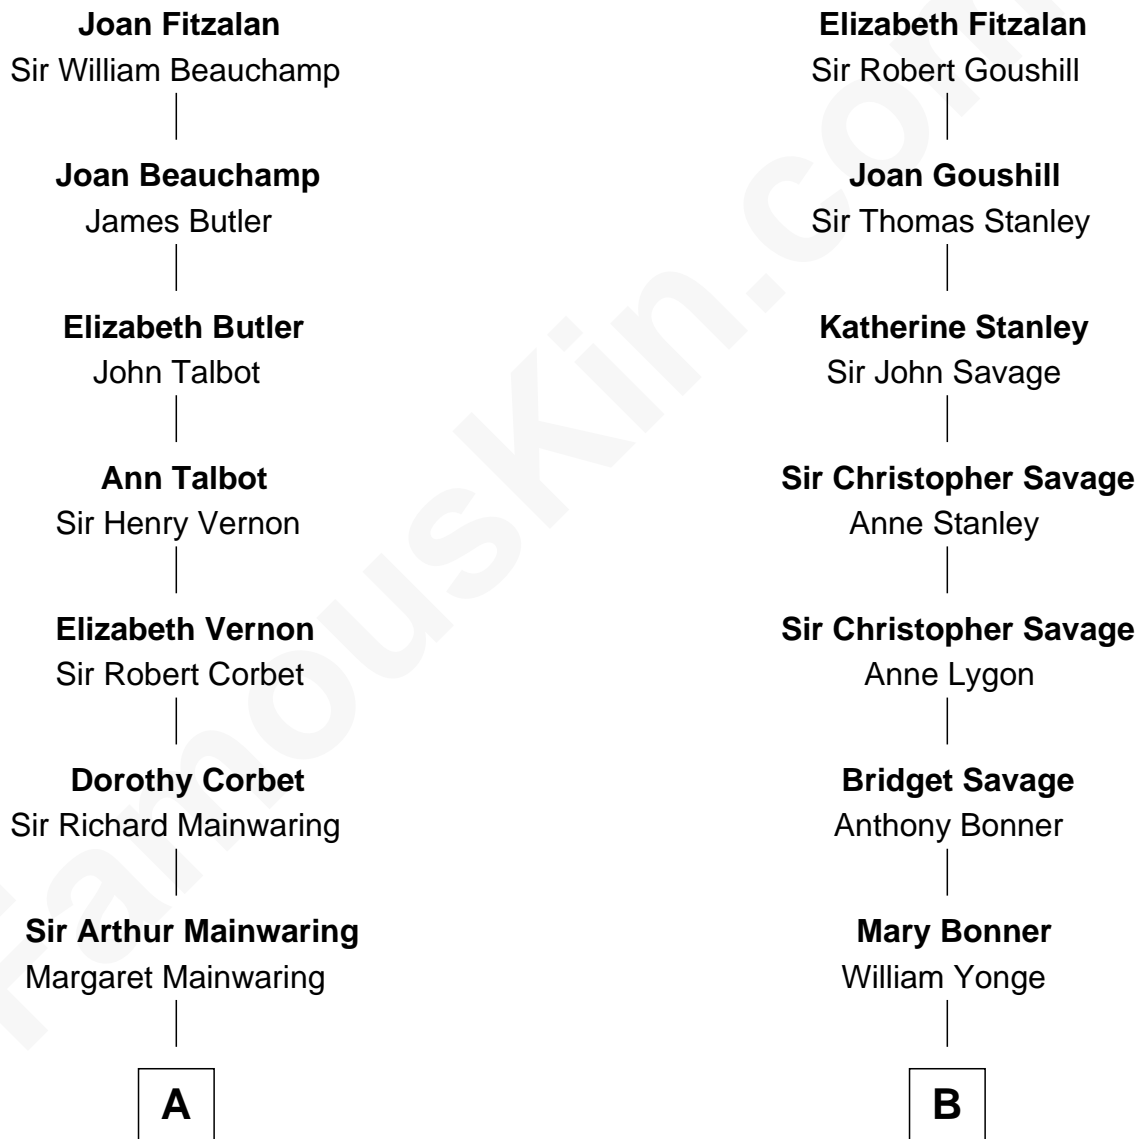

# FamousKin.com Relationship Chart of

**Allen Dulles**

*5th Director of the C.I.A.*

17th cousin 1 time removed of

**Thomas Pynchon**

*American Novelist*

**Sir Richard Fitzalan**

Elizabeth de Bohun

**C**

Allen Macy Dulles

Edith Foster

Allen Dulles

*5th Director of the C.I.A.*

FamousKin.com