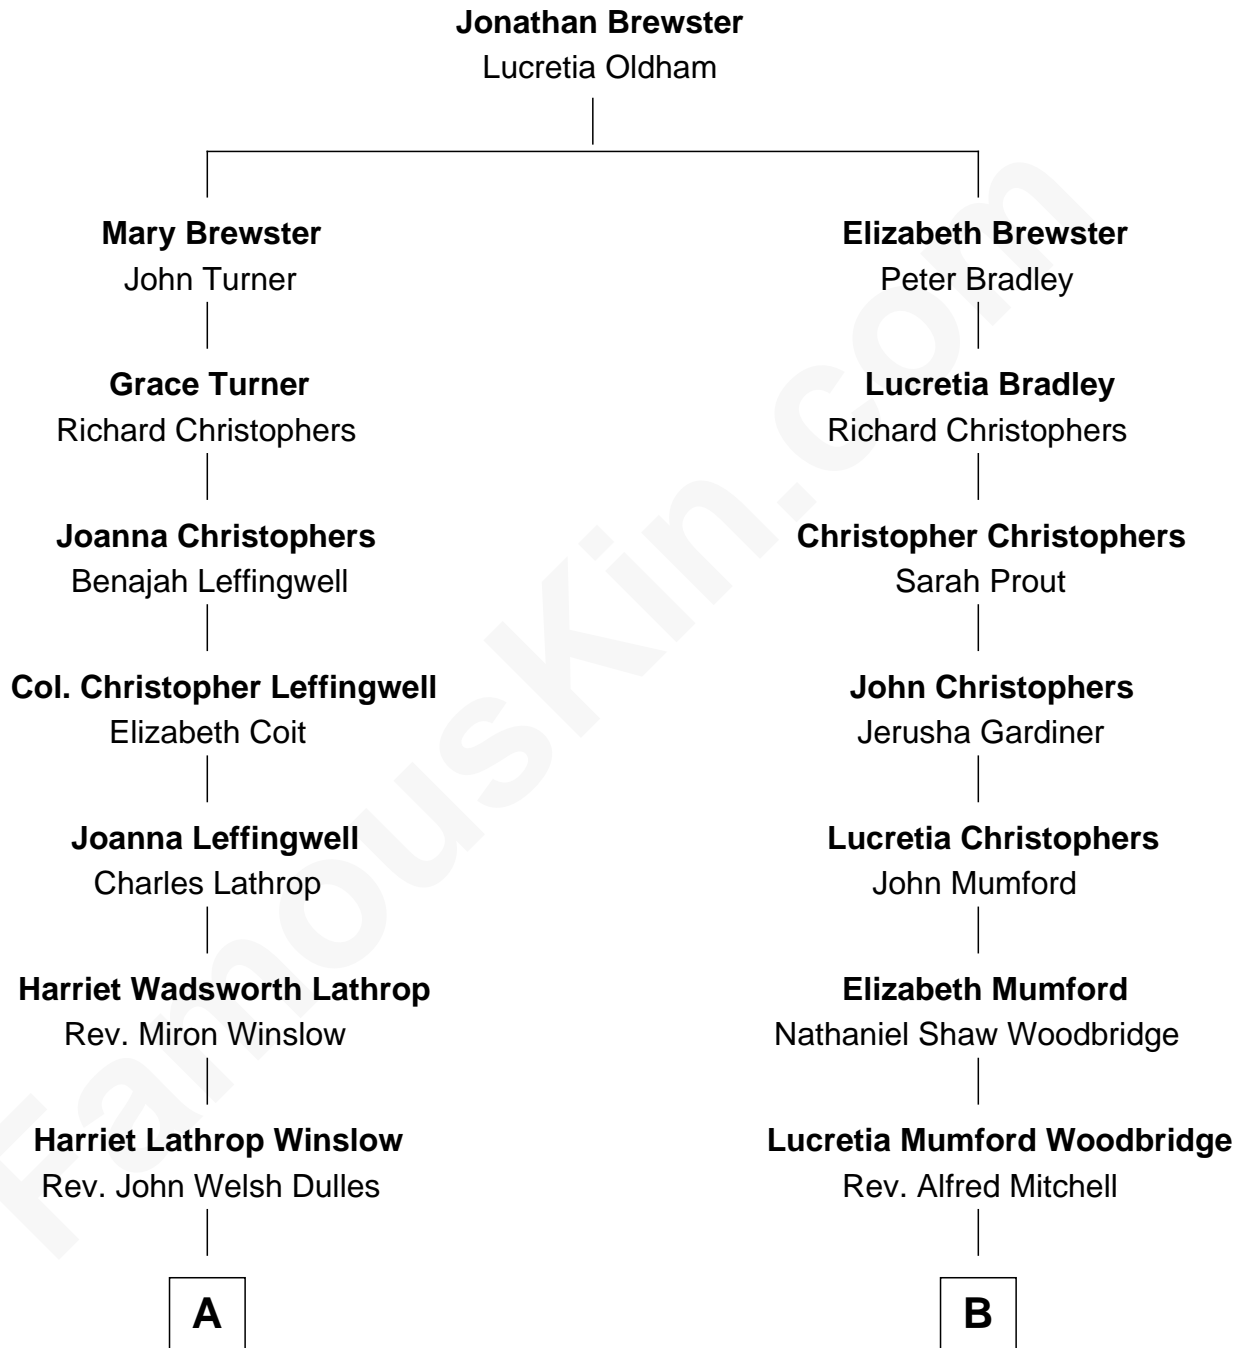

# FamousKin.com Relationship Chart of

**Allen Dulles**

*5th Director of the C.I.A.*

8th cousin 4 times removed of

**Paget Brewster**

*TV Actress*

**A**

**Allen Macy Dulles**

Edith Foster

**Allen Dulles**

*5th Director of the C.I.A.*

**B**

**Donald Grant Mitchell**

Mary Frances Pringle

**Mary Pringle Mitchell**

Edward Larned Ryerson

**Donald Mitchell Ryerson**

Isabelle McGenniss

**Joan Ryerson**

George Washington Wales Brewster

**Galen Brewster**

Hathaway Tew

**Paget Brewster**

*TV Actress*