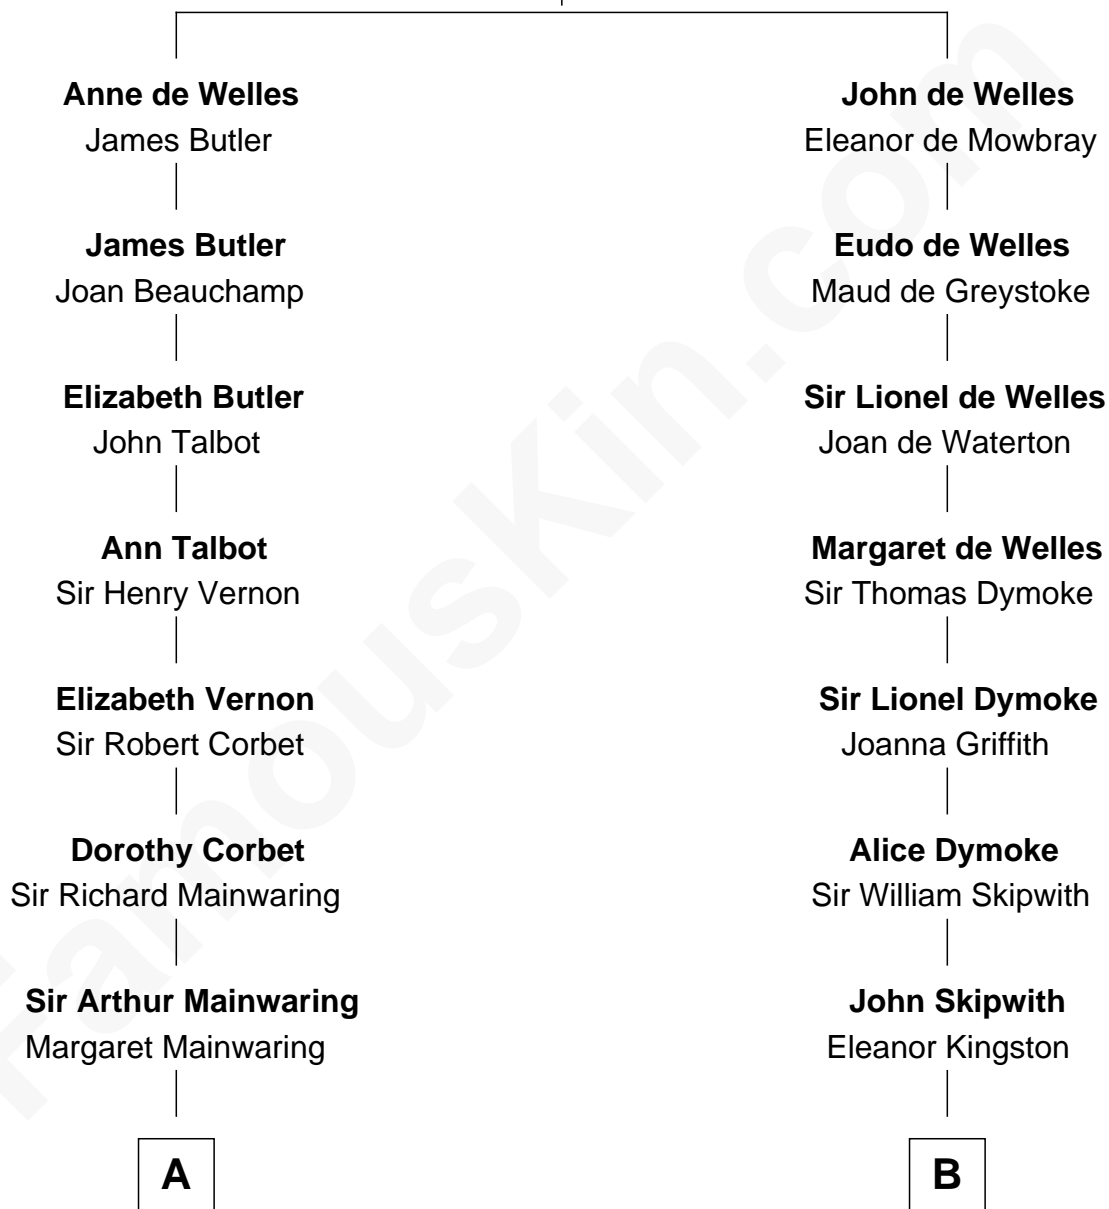

FamousKin.com Relationship Chart of

Allen Dulles

5th Director of the C.I.A.

18th cousin 1 time removed of

Paget Brewster

TV Actress

John de Welles

Maud de Roos

C

Allen Macy Dulles

Edith Foster

Allen Dulles

5th Director of the C.I.A.

D

Joan Ryerson

George Washington Wales Brewster

Galen Brewster

Hathaway Tew

Paget Brewster

TV Actress

FamousKin.com