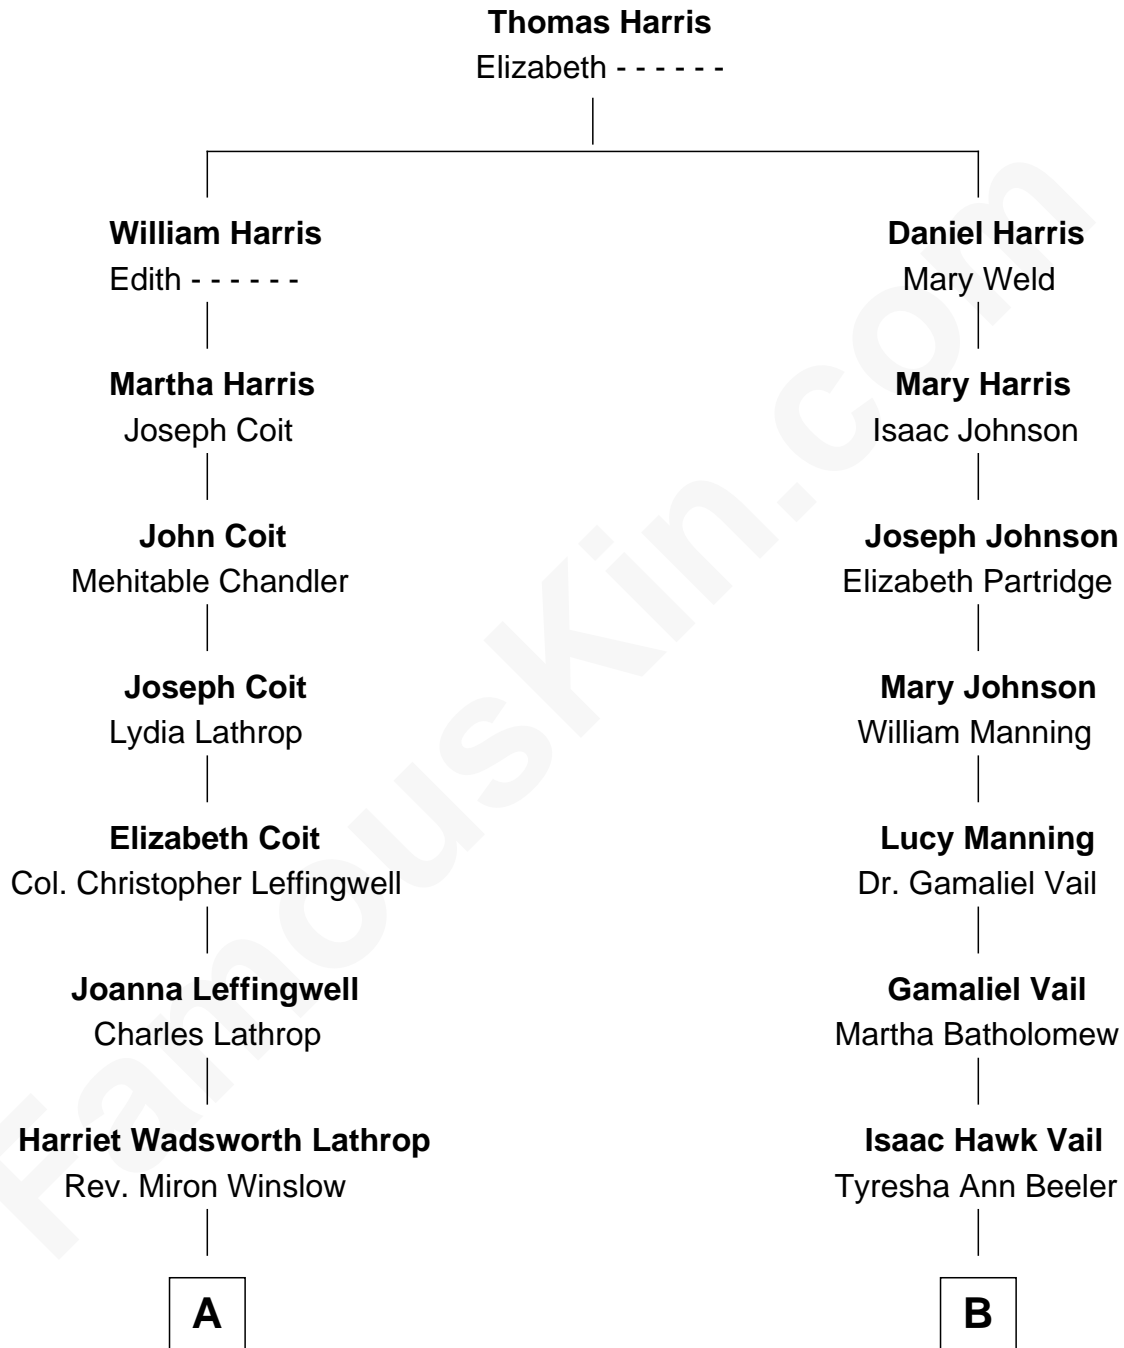

FamousKin.com Relationship Chart of

Allen Dulles

5th Director of the C.I.A.

9th cousin 1 time removed of

Marie Osmond

Singer, Actress and Doll Designer

A

Harriet Lathrop Winslow
Rev. John Welsh Dulles

Allen Macy Dulles
Edith Foster

Allen Dulles
5th Director of the C.I.A.

B

Martha Tyresha Vail
Thomas Lorenzo Van Noy

Agnes LaVerna Van Noy
Rulon Osmond

George Virl Osmond
Olive May Davis

Marie Osmond
Singer, Actress and Doll Designer

FamousKin.com